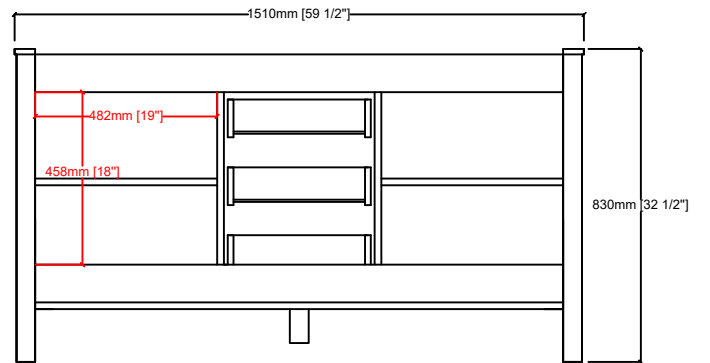

# MARSYAS VELUTI 60"

Length: 60"  
 Width: 22"  
 Height: 34"

MIRROR

TOP

FRONT VIEW

BACK VIEW

SIDE VIEW

**LM343360**