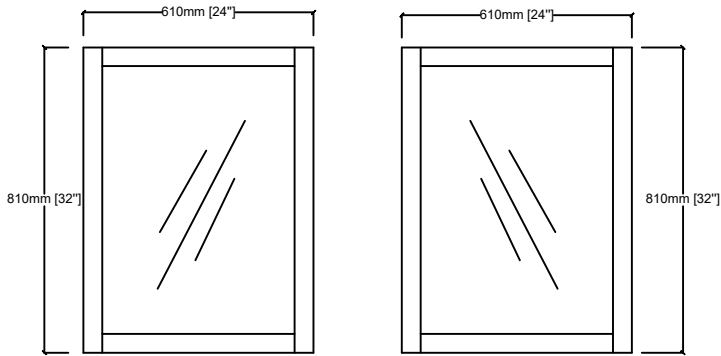

# MARSYAS VELUTI 60"

Length: 60"  
 Width: 22"  
 Height: 34"

MIRROR

TOP

FRONT VIEW

BACK VIEW

SIDE VIEW

**LM343360**