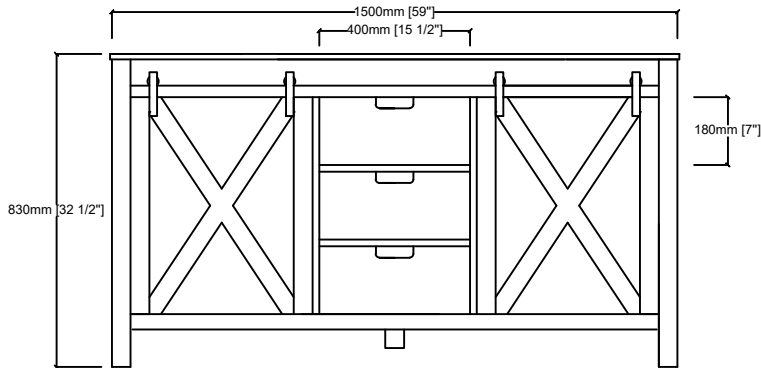

# MARSYAS VELUTI 60"

Length: 60"  
 Width: 22"  
 Height: 34"

MIRROR

TOP

FRONT VIEW

BACK VIEW

SIDE VIEW

**LM343360**