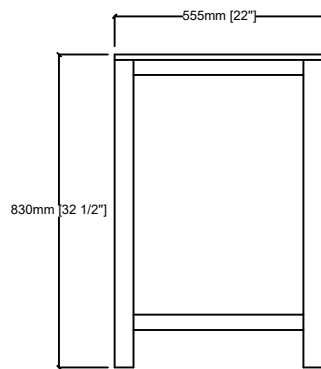

# MARSYAS VELUTI 60"

Length: 60"  
 Width: 22"  
 Height: 34"

MIRROR

TOP

FRONT VIEW

BACK VIEW

SIDE VIEW

**LM343360**