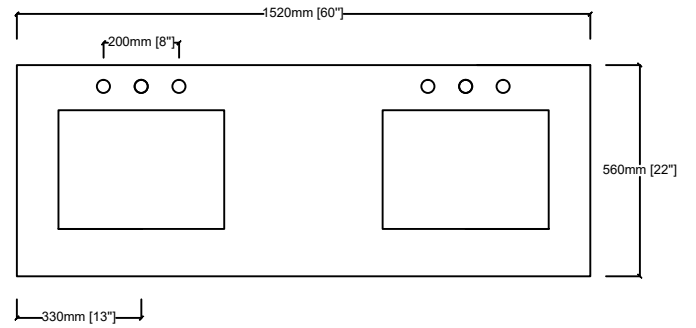

# MARSYAS VELUTI 60"

Length: 60"  
 Width: 22"  
 Height: 34"

MIRROR

TOP

FRONT VIEW

BACK VIEW

SIDE VIEW

**LM343360**