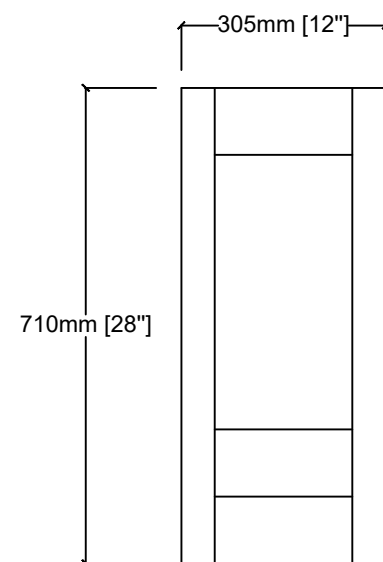

# VOLEZ SIDE CABINET

Length: 12"

Width: 17"

Height: 28"

TOP

SIDE VIEW

FRONT VIEW

BACK VIEW

LV281712