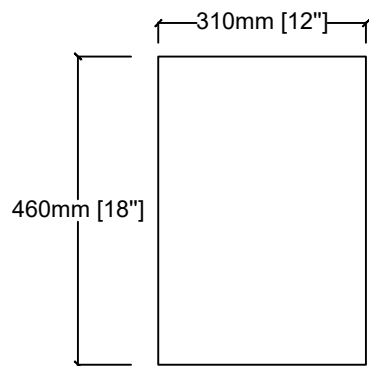

# VOLEZ SIDE CABINET

Length: 12"

Width: 17"

Height: 28"

TOP

SIDE VIEW

FRONT VIEW

BACK VIEW