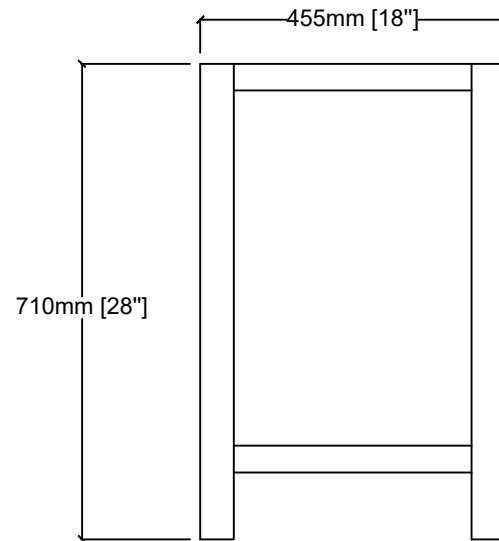

# VOLEZ SIDE CABINET

Length: 12"

Width: 17"

Height: 28"

TOP

SIDE VIEW

FRONT VIEW

BACK VIEW

LV281712