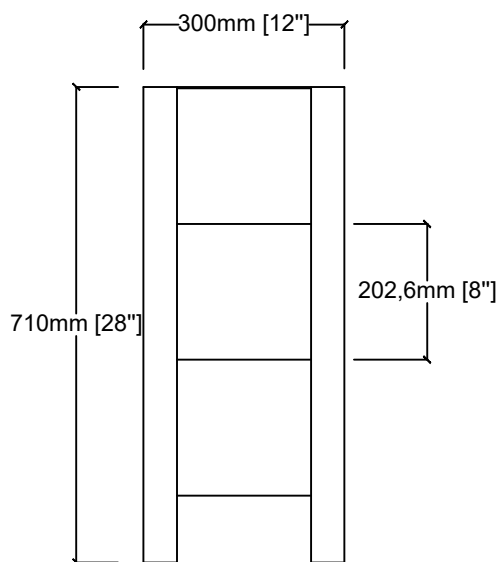

# VOLEZ SIDE CABINET

Length: 12"

Width: 17"

Height: 28"

TOP

SIDE VIEW

FRONT VIEW

BACK VIEW

LV281712