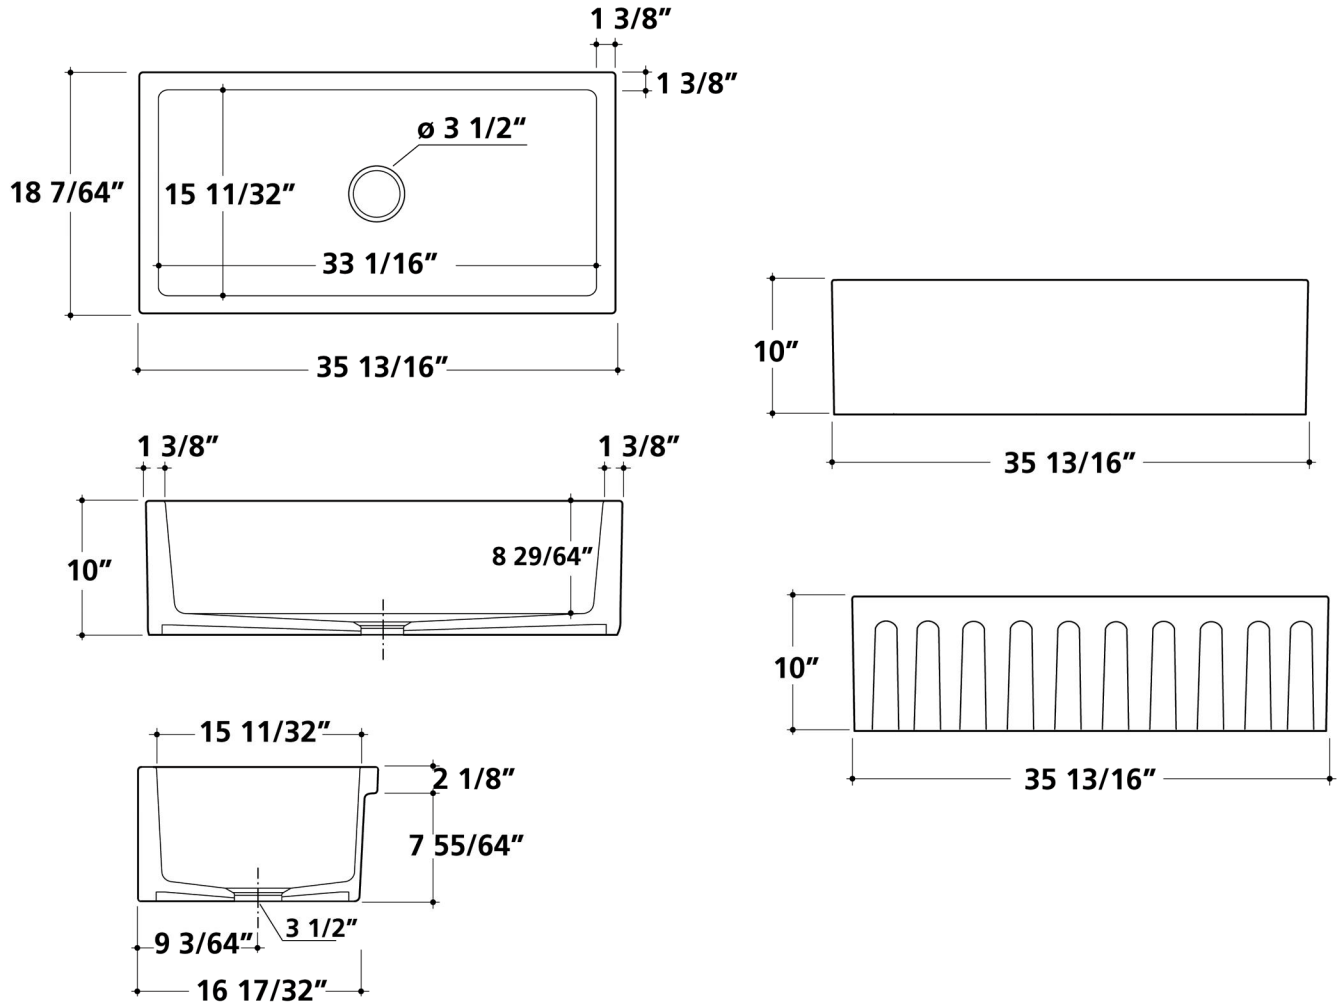

MAIDSTONE

www.MaidstoneSupply.com

Fireclay Fluted Sink - Hollow

Part No:139-SB10

Approximate Measurements

Contact Maidstone for additional information and specifications. For complete warranty information and a list of dealers visit www.MaidstoneSupply.com. All products and specifications are subject to change without notice. Maidstone is not responsible for typographical and/or dimensional errors. Typographical errors are subject to correction.

Note: Rough-in dimensions may vary +/- 1/2" and are subject to change. No responsibility is assumed by Maidstone.