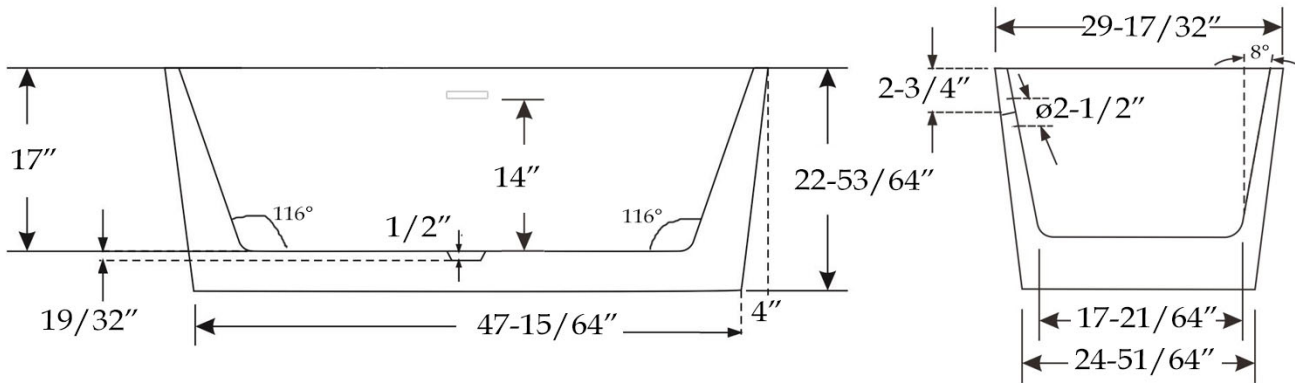

MAIDSTONE

www.MaidstoneSupply.com

Acrylic Contemporary Tub

Part No: 22010

Volume: 41 gal Weight: 80 lbs

Contact Maidstone for additional information and specifications. For complete warranty information and a list of dealers visit www.MaidstoneSupply.com. All products and specifications are subject to change without notice. Maidstone is not responsible for typographical and/or dimensional errors. Typographical errors are subject to correction.

Note: Rough-in dimensions may vary +/- 1/2" and are subject to change. No responsibility is assumed by Maidstone.