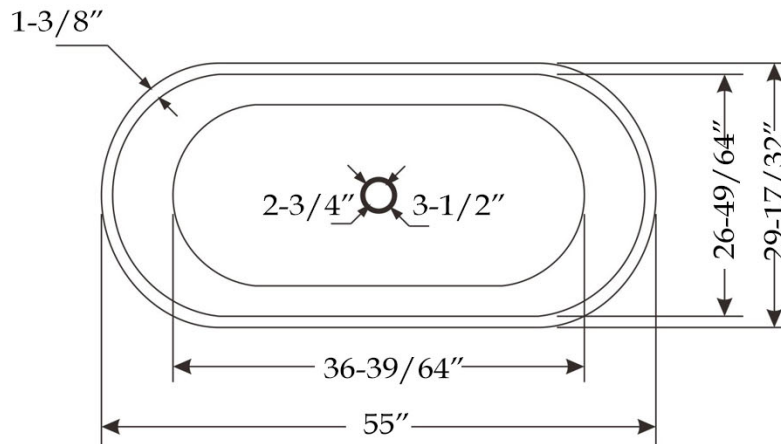

MAIDSTONE

www.MaidstoneSupply.com

Acrylic Contemporary Tub

Part No: 22010

Volume: 41 gal Weight: 80 lbs

Contact Maidstone for additional information and specifications. For complete warranty information and a list of dealers visit www.MaidstoneSupply.com. All products and specifications are subject to change without notice. Maidstone is not responsible for typographical and/or dimensional errors. Typographical errors are subject to correction.

Note: Rough-in dimensions may vary +/- 1/2" and are subject to change. No responsibility is assumed by Maidstone.