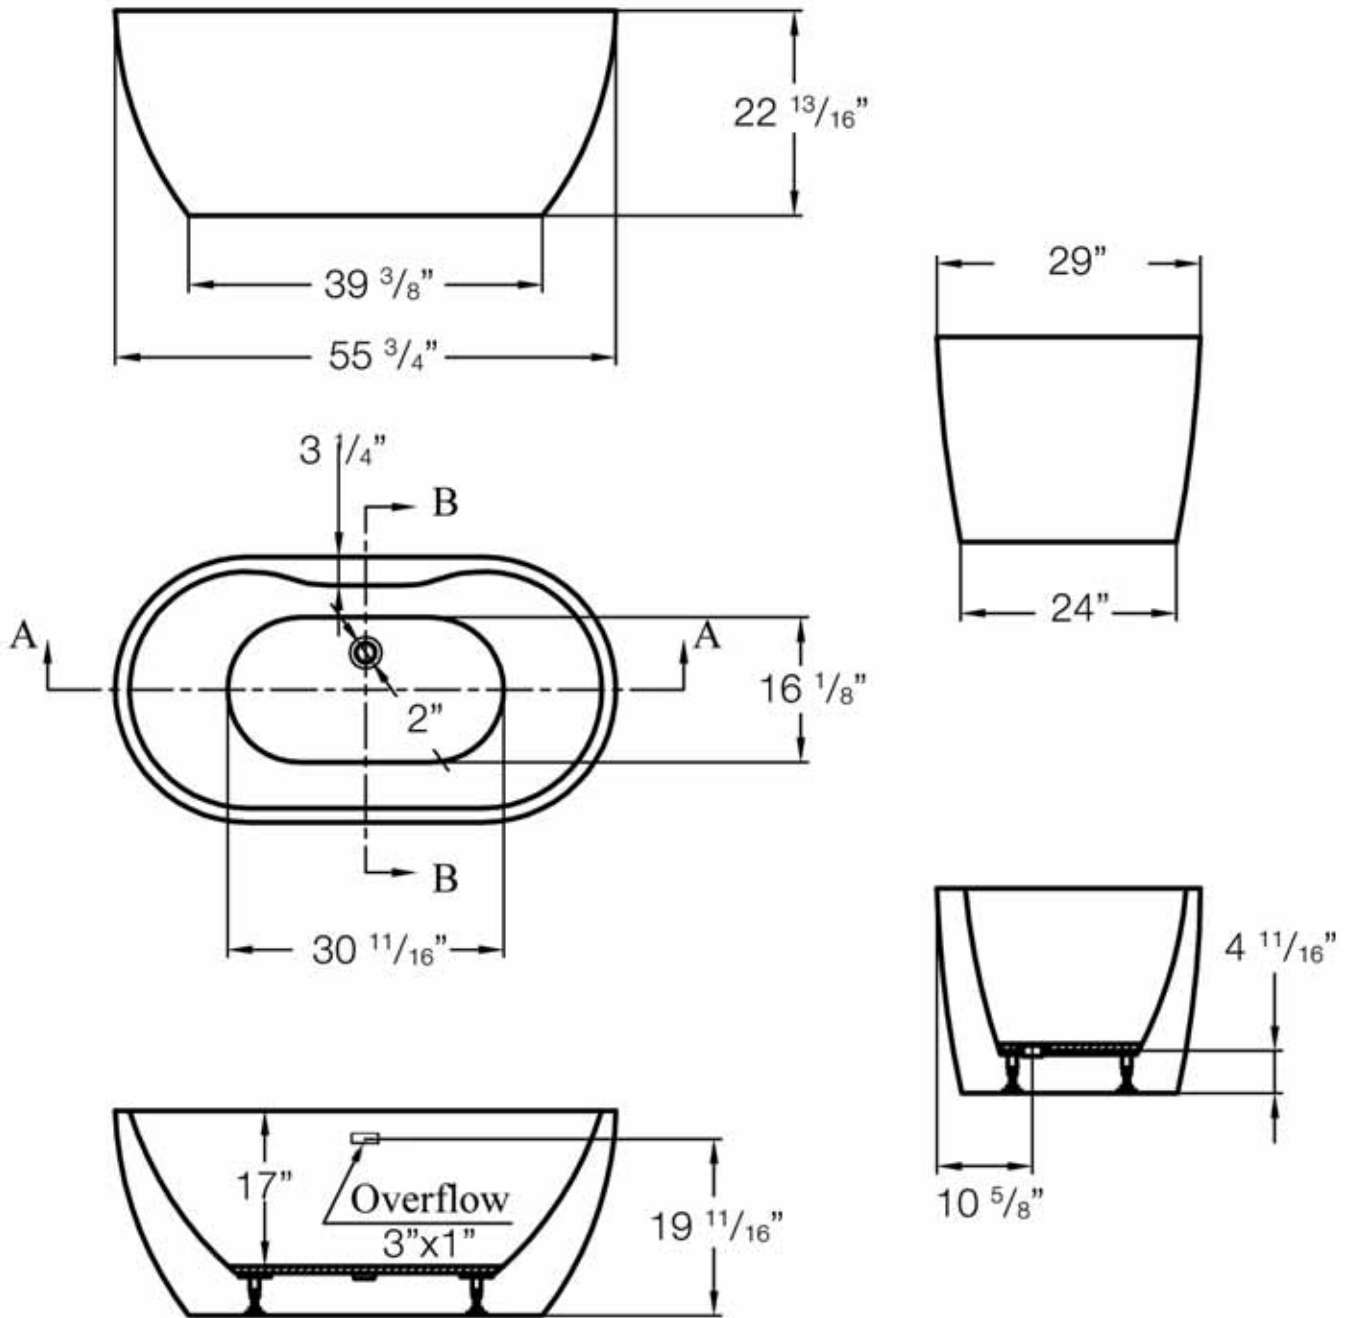

MAIDSTONE

www.MaidstoneSupply.com

Double End Freestanding Tub

Part No: 220MZ-55

Contact Maidstone for additional information and specifications. For complete warranty information and a list of dealers visit www.MaidstoneSupply.com. All products and specifications are subject to change without notice. Maidstone is not responsible for typographical and/or dimensional errors. Typographical errors are subject to correction.

Note: Rough-in dimensions may vary +/- 1/2" and are subject to change. No responsibility is assumed by Maidstone.