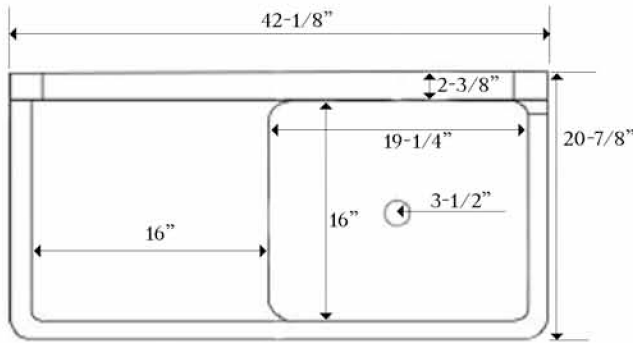

MAIDSTONE

www.MaidstoneSupply.com

Cast Iron Farmhouse Sink

Part No: CV-MONGO

Top View

Side View

Front View

Back View

Note: Rough-in dimensions may vary +/- 1/2" and are subject to change. No responsibility is assumed by Maidstone.