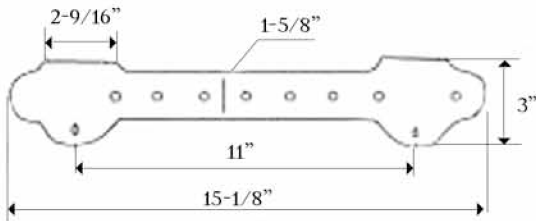

MAIDSTONE

www.MaidstoneSupply.com

Cast Iron Farmhouse Sink

Part No: CV-MONGO

Top View

Side View

Front View

Back View

Note: Rough-in dimensions may vary +/- 1/2" and are subject to change. No responsibility is assumed by Maidstone.