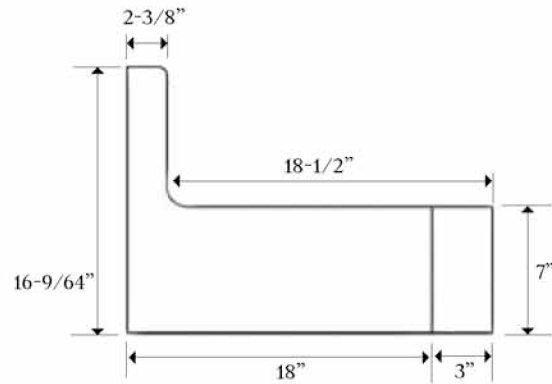

MAIDSTONE

www.MaidstoneSupply.com

Cast Iron Farmhouse Sink

Part No: CV-MONGO

Top View

Side View

Front View

Back View

Note: Rough-in dimensions may vary +/- 1/2" and are subject to change. No responsibility is assumed by Maidstone.