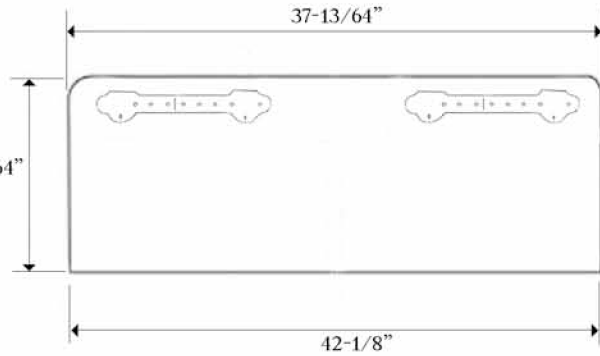

MAIDSTONE

www.MaidstoneSupply.com

Cast Iron Farmhouse Sink

Part No: CV-MONGO

Top View

Side View

Front View

Back View

Note: Rough-in dimensions may vary +/- 1/2" and are subject to change. No responsibility is assumed by Maidstone.