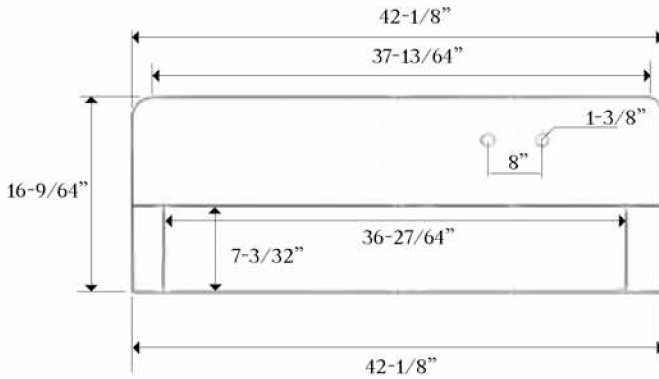

MAIDSTONE

www.MaidstoneSupply.com

Cast Iron Farmhouse Sink

Part No: CV-MONGO

Top View

Side View

Front View

Back View

Note: Rough-in dimensions may vary +/- 1/2" and are subject to change. No responsibility is assumed by Maidstone.