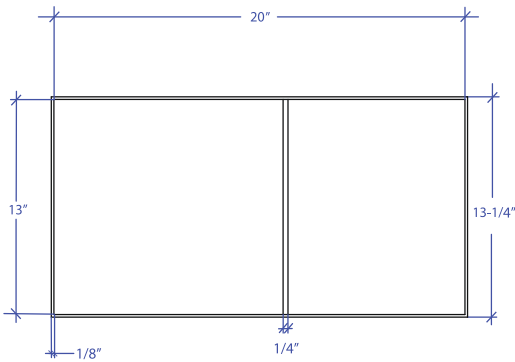

BATLLÓ MBVB-302RGSB

*ADA compliant

- **FEATURES**
16-gauge type 304 stainless steel
- **TECHNICAL INFORMATION**
External dimension: 20-1/4"Lx13-1/4"Wx3-3/4"D
Basin dimensions: 20"Lx13"Wx2-1/4"D
- **FINISHES**
Rose Gold Satin Brushed stainless steel
- **INSTALLATION OPTIONS**
Top-mount
- **TOP-MOUNT INSTALLATION**