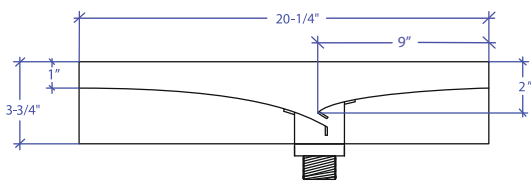

PROJECT INFORMATION			
Project			
Date	/ /	QTY	
Specifier			
Contact			
Note