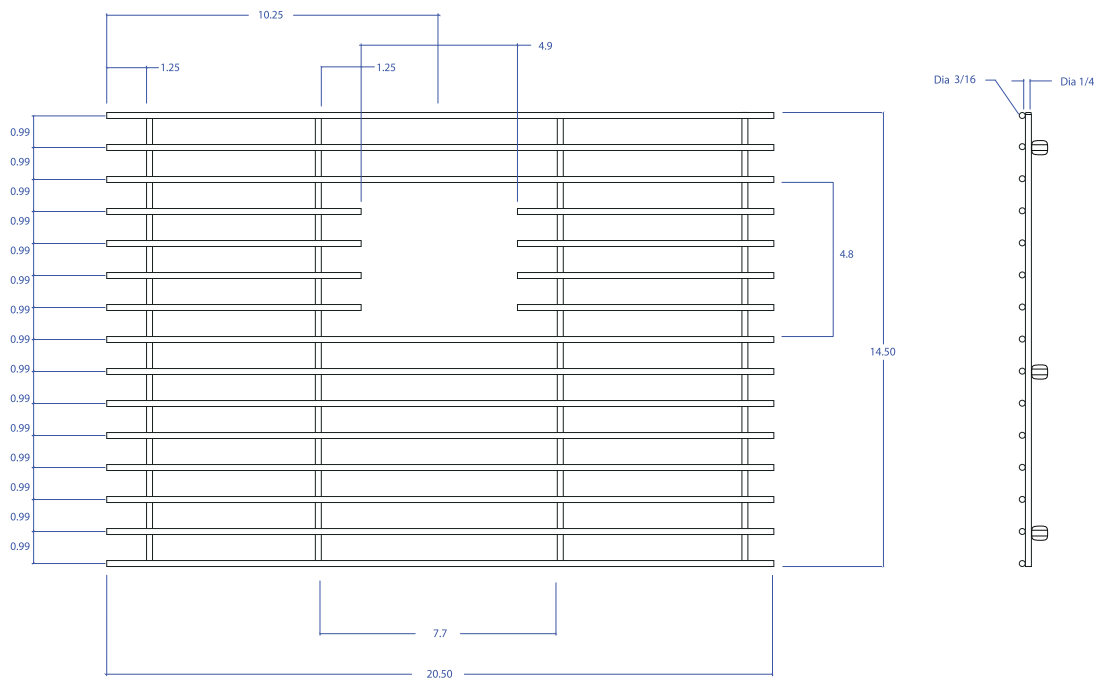

*All measurements are in inches.

PROJECT INFORMATION			
Project			
Date	/ /	QTY	
Specifier			
Contact			
Note