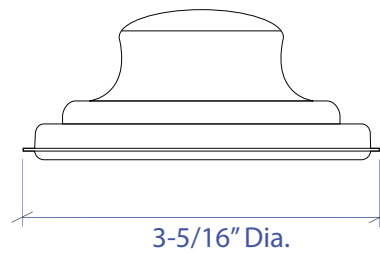

DISPOSAL COLLAR MDC-101SB

- FEATURES**
 Stainless steel construct
 Removable stopper
- TECHNICAL INFORMATION**
 Intended for sink installation with 3-1/2" outlet
- FINISHES**
 Satin Brushed stainless steel

3-3/8" Dia.

PROJECT INFORMATION			
Project			
Date	/ /	QTY	
Specifier			
Contact			
Note			