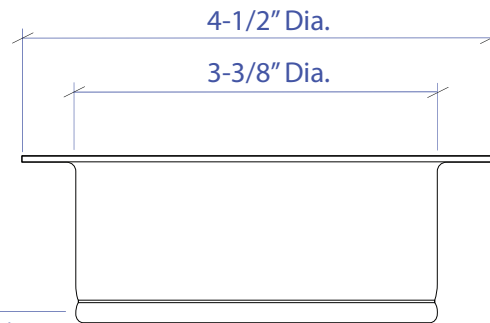

DISPOSAL COLLAR MDC-101SB

- FEATURES**
 Stainless steel construct
 Removable stopper
- TECHNICAL INFORMATION**
 Intended for sink installation with 3-1/2" outlet
- FINISHES**
 Satin Brushed stainless steel

3-3/8" Dia.

PROJECT INFORMATION			
Project			
Date	/ /	QTY	
Specifier			
Contact			
Note			