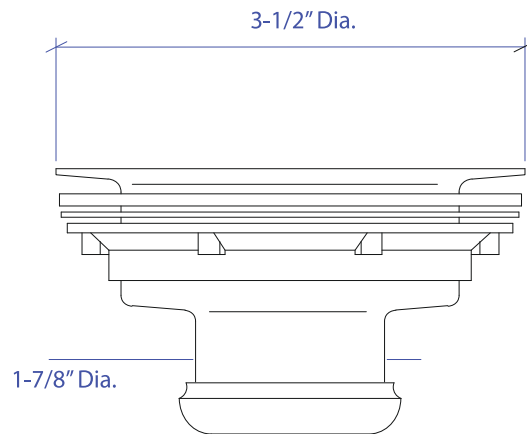

SINK STRAINER MKD-101GDSB

- FEATURES**
 Stainless steel construction
 Removable basket strainer
- TECHNICAL INFORMATION**
 Intended for sink installation with 3-1/2" outlet
 1-7/8" Connection
- FINISHES**
 Gold PVD Satin Brushed stainless steel