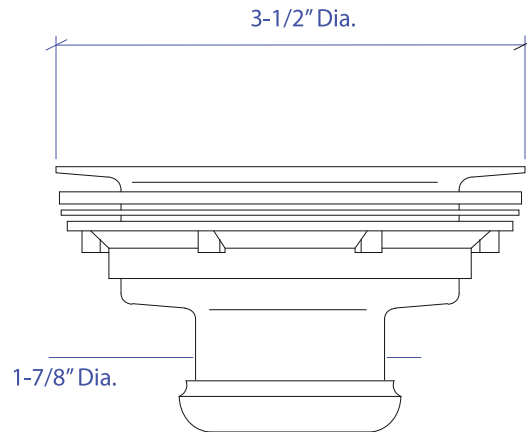

# SINK STRAINER MKD-101RGSB

- FEATURES**  
 Stainless steel construction  
 Removable basket strainer
- TECHNICAL INFORMATION**  
 Intended for sink installation with 3-1/2" outlet  
 1-7/8" Connection
- FINISHES**  
 Rose Gold PVD Satin Brushed stainless steel