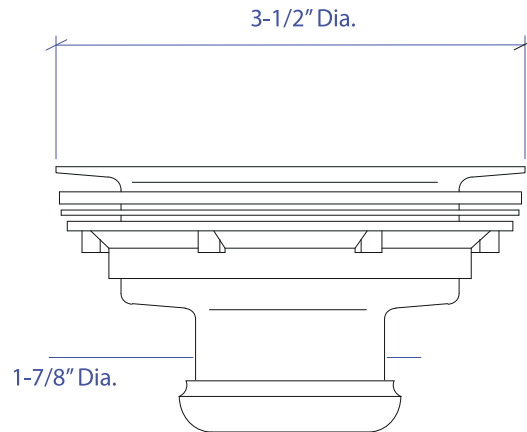

SINK STRAINER MKD-101SB

- **FEATURES**
 - Stainless steel construction
 - Removable basket strainer
- **TECHNICAL INFORMATION**
 - Intended for sink installation with 3-1/2" outlet
 - 1-7/8" Connection
- **FINISHES**
 - Satin Brushed stainless steel