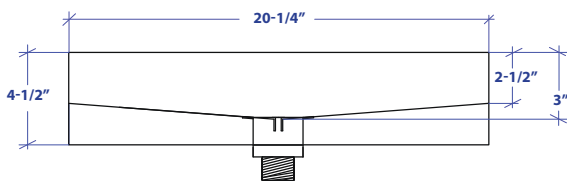

PROJECT INFORMATION			
Project			
Date	/ /	QTY	
Specifier			
Contact			
Note