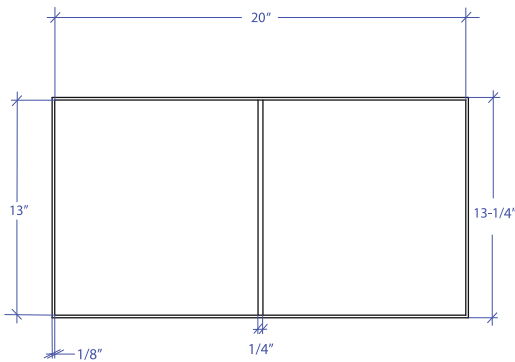

# VESSEL MVB-302GDSB

\*ADA compliant

- **FEATURES**  
16-gauge type 304 stainless steel
- **TECHNICAL INFORMATION**  
External dimension: 20-1/4"Lx13-1/4"Wx4-1/2"D  
Basin dimensions: 20"Lx13"Wx3"D
- **FINISHES**  
Gold PVD Satin Brushed stainless steel
- **INSTALLATION OPTIONS**  
Top-mount
- **TOP-MOUNT INSTALLATION**