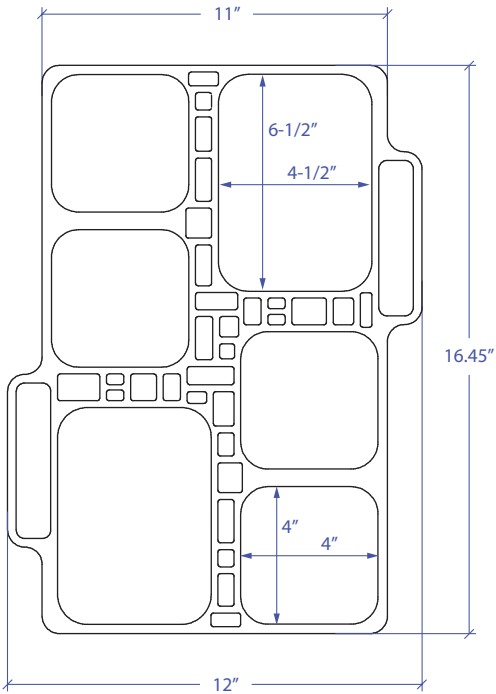

BAIN MARIE MWBMFLW-651SB

FEATURES

- 6 x Borosilicate Glass Bowl With Cover
- 1 x Stainless Steel Tray

TECHNICAL INFORMATION

- Tray: Solid 1/4" 304 Stainless Steel
- Glass Bowl: Borosilicate Glass

FINISHES

- Tray: Satin Brushed
- Glass Bowl: Clear

INCLUDED ACCESSORIES

- 4 x 4-3/8" x 4-3/8" x 2"D Borosilicate Glass Bowl
- 2 x 4-7/8" x 6-5/8" x 2.5"D Borosilicate Glass Bowl

PROJECT INFORMATION

Project			
Date	/	/	QTY
Specifier			
Contact			
Note			