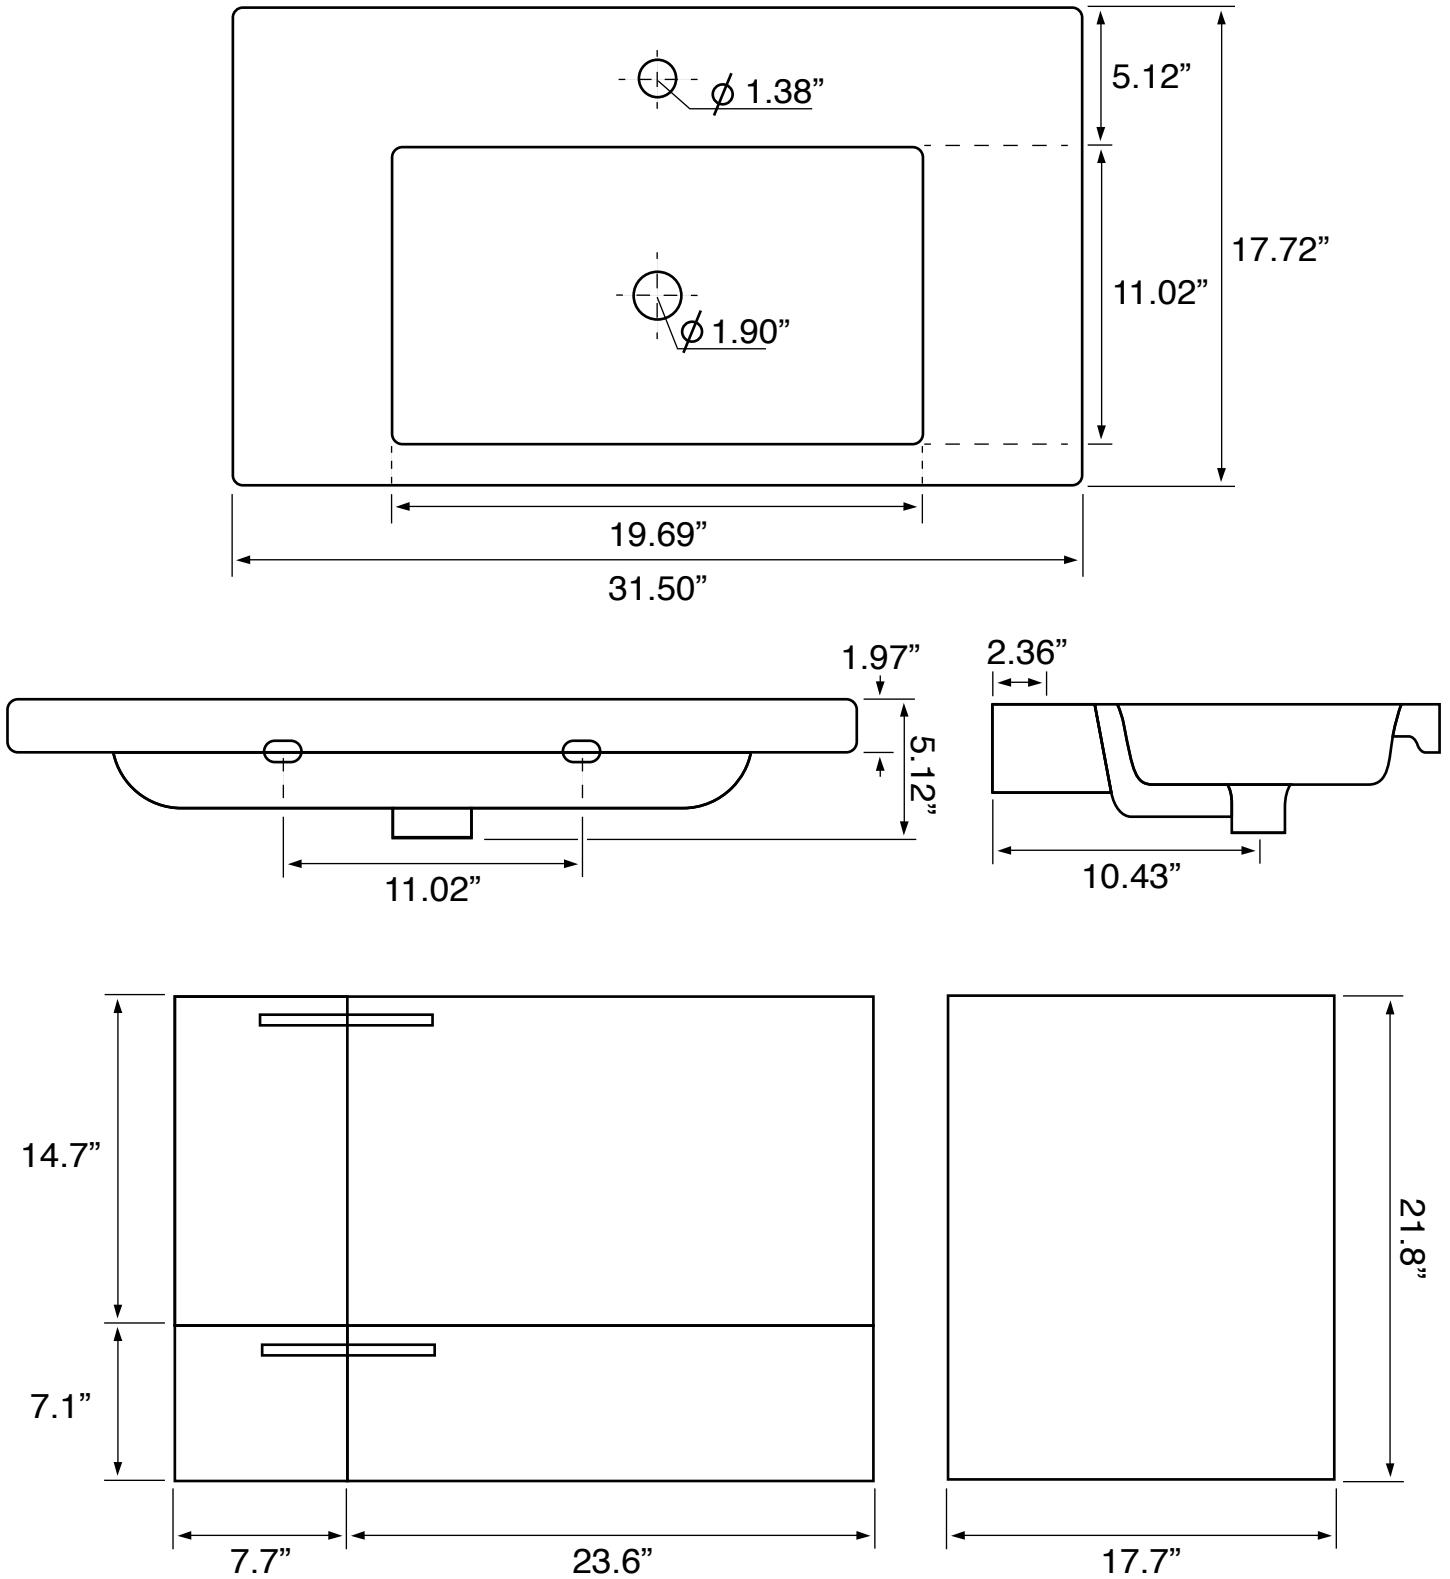

USA/Canada: 215.256.4197

Nameek's reserves the right to make revisions without notice to product specifications.
For more information, go to www.nameeks.com