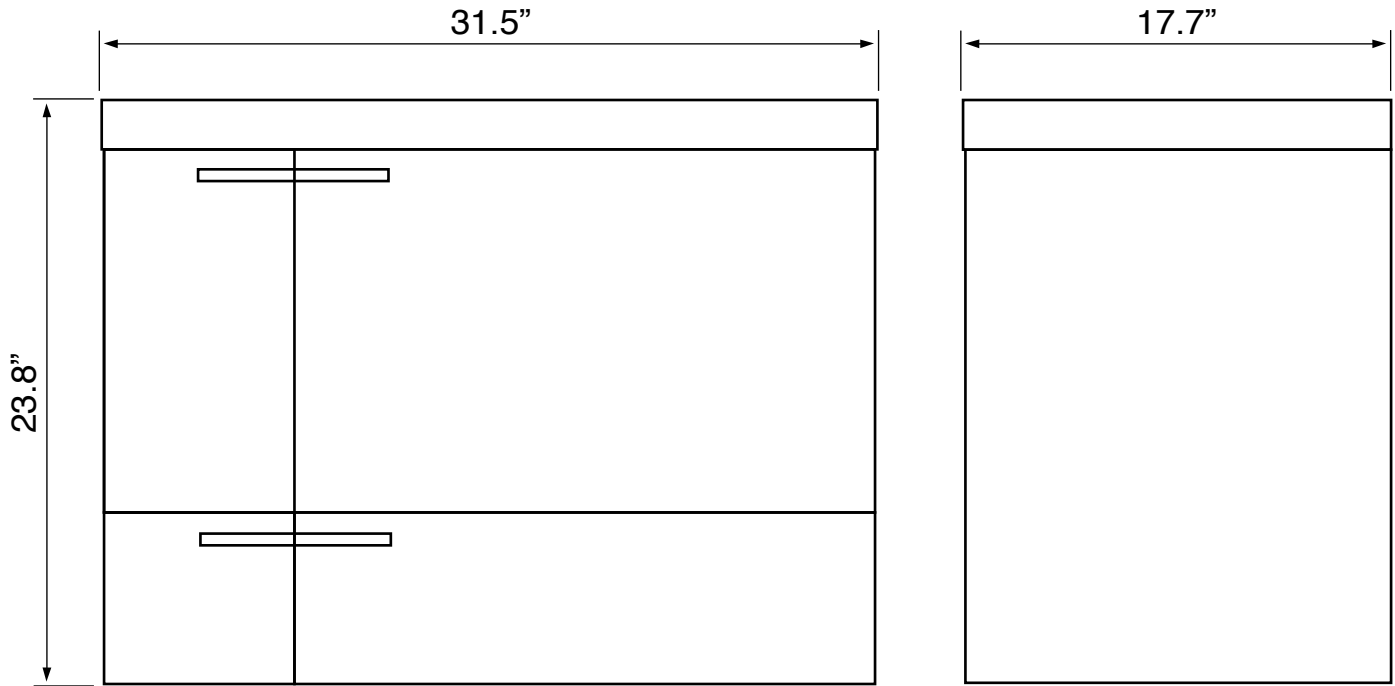

Features

- Modern design.
- Sink with overflow.
- Waterproof vanity panels.
- 2 doors.
- 1 soft-closing drawer.
- Ships fully assembled.
- Made in Italy.

Material

- White ceramic integrated sink.
- Engineered wood vanity base.
- Polished chrome brass handles.

Installation

- Wall mounted/floating installation.

Configurations

- Single hole.
- Three hole (special order).
- No hole (special order).

Nameek's One-Year Limited Warranty

See website for warranty information details.

Technical Information

Bowl type:	Single
Installation:	Wall mounted
Bowl dimensions:	Depth: 3.7"
	Length: 19.69"
	Width: 11.02"
Drain hole:	1.90"
Faucet hole:	1.38"
Hole configurations:	1

Notes

Install this product according to the installation instructions.