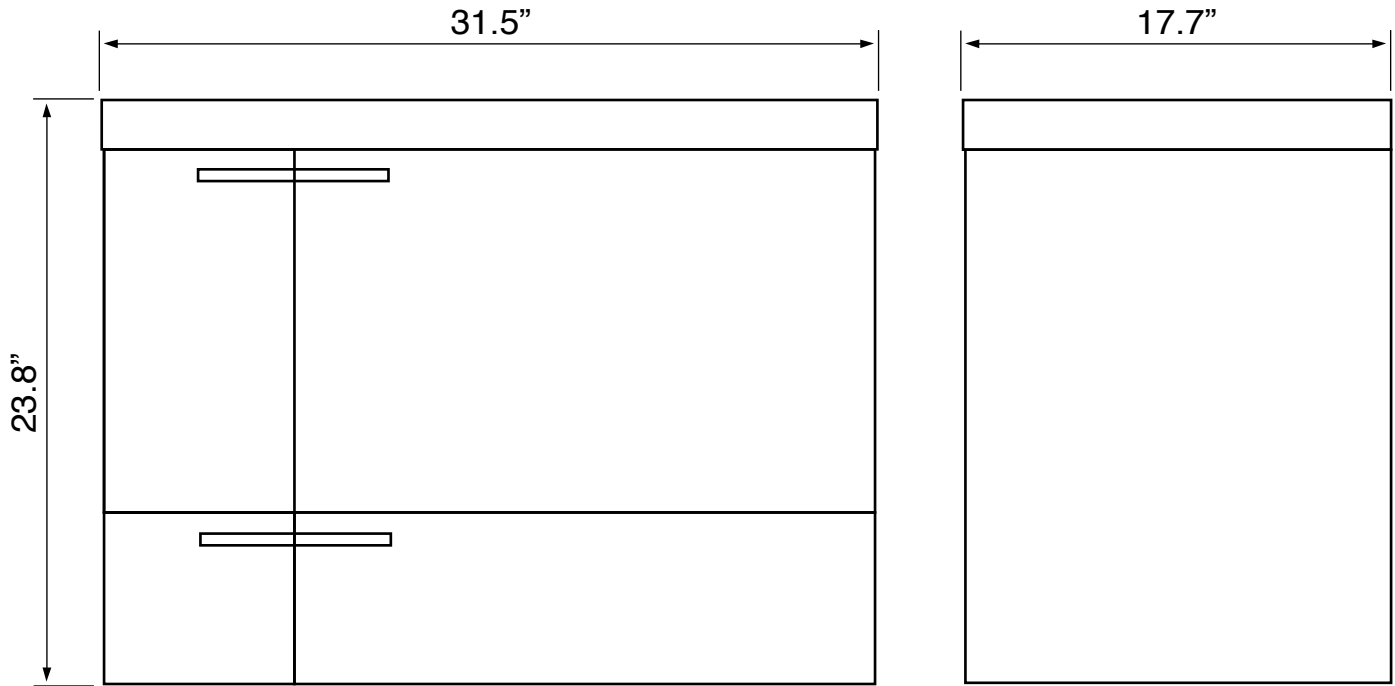

### Technical Information

Bowl type:	Single
Installation:	Wall mounted
Bowl dimensions:	Depth: 3.7"
	Length: 19.69"
	Width: 11.02"
Drain hole:	1.90"
Faucet hole:	1.38"
Hole configurations:	1