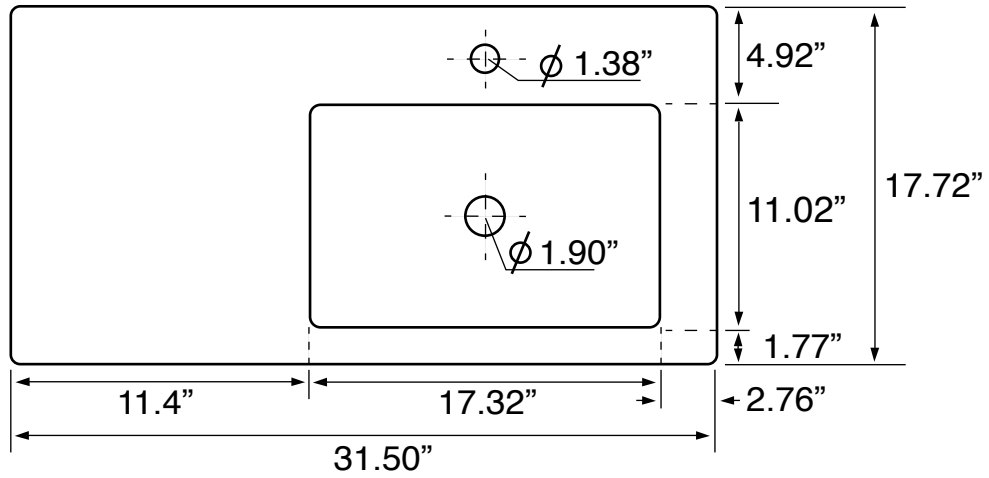

### Configurations

- Single hole.
- Three hole (special order).
- No hole (special order).

### Technical Information

Bowl type:	Single
Installation:	Wall mounted
Bowl dimensions:	Depth: 3.5"
	Length: 17.32"
	Width: 11.02"
Drain hole:	1.90"
Faucet hole:	1.38"
Hole configurations:	1