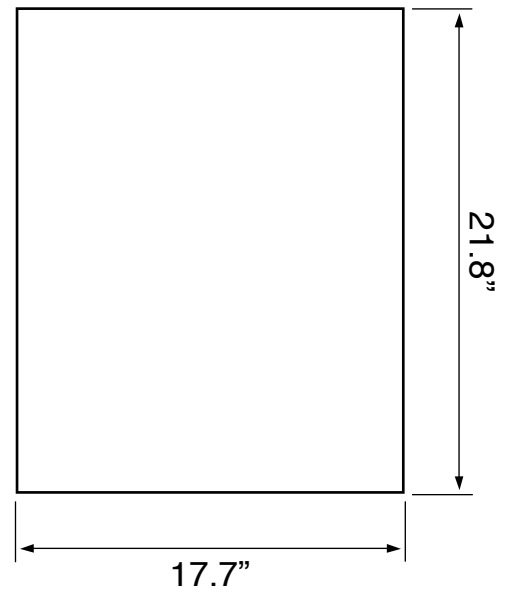

### Configurations

- Single hole.
- Three hole (special order).
- No hole (special order).

### Technical Information

Bowl type:	Single
Installation:	Wall mounted
Bowl dimensions:	Depth: 3.5"
	Length: 17.32"
	Width: 11.02"
Drain hole:	1.90"
Faucet hole:	1.38"
Hole configurations:	1