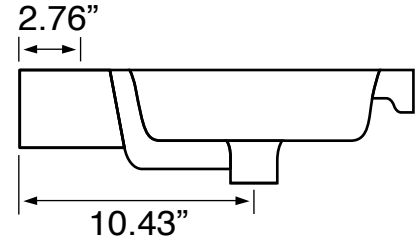

### Configurations

- Single hole.
- Three hole (special order).
- No hole (special order).

### Technical Information

Bowl type:	Single
Installation:	Wall mounted
Bowl dimensions:	Depth: 3.5"
	Length: 17.32"
	Width: 11.02"
Drain hole:	1.90"
Faucet hole:	1.38"
Hole configurations:	1