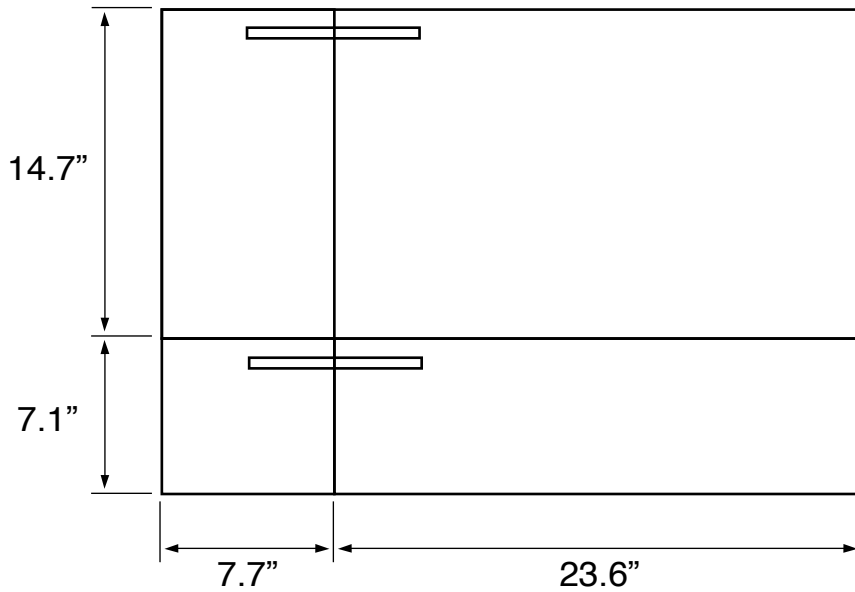

### Installation

- Wall mounted/floating installation.

### Configurations

- Single hole.
- Three hole (special order).
- No hole (special order).

### Technical Information

Bowl type:	Single
Installation:	Wall mounted
Bowl dimensions:	Depth: 3.5"
	Length: 17.32"
	Width: 11.02"
Drain hole:	1.90"
Faucet hole:	1.38"
Hole configurations:	1