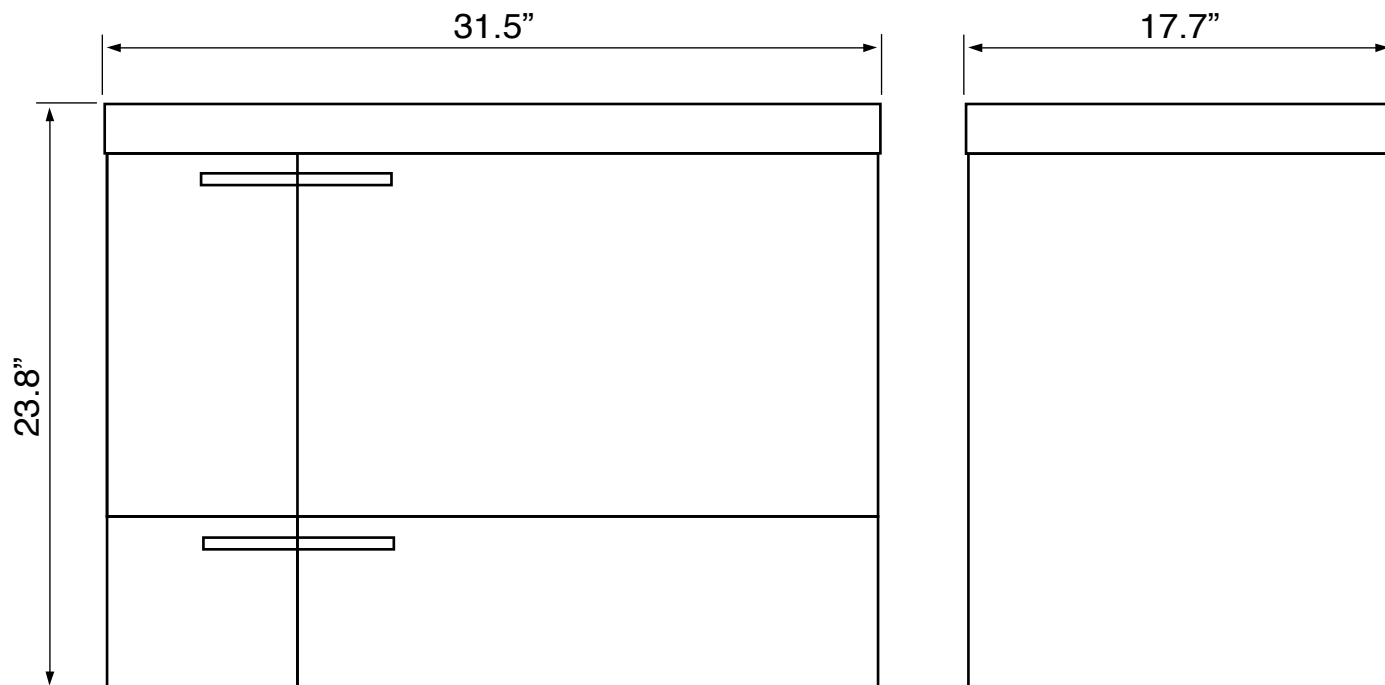

### Installation

- Wall mounted/floating installation.

### Configurations

- Single hole.
- Three hole (special order).
- No hole (special order).

### Technical Information

Bowl type:	Single
Installation:	Wall mounted
Bowl dimensions:	Depth: 3.5"
	Length: 17.32"
	Width: 11.02"
Drain hole:	1.90"
Faucet hole:	1.38"
Hole configurations:	1