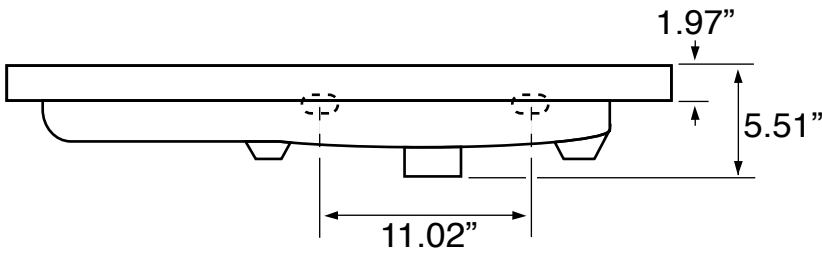

### Installation

- Wall mounted/floating installation.

### Configurations

- Single hole.
- Three hole (special order).
- No hole (special order).

### Technical Information

Bowl type:	Single
Installation:	Wall mounted
Bowl dimensions:	Depth: 3.5"
	Length: 17.32"
	Width: 11.02"
Drain hole:	1.90"
Faucet hole:	1.38"
Hole configurations:	1