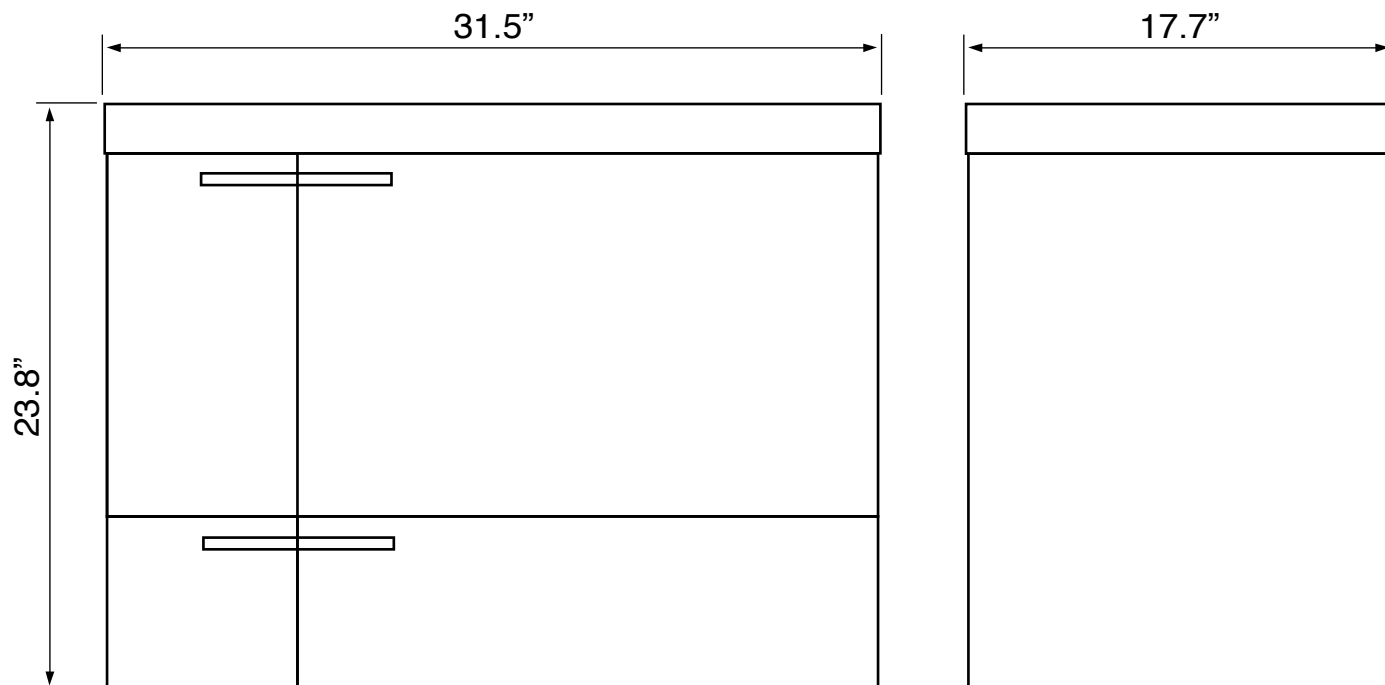

Features

- Modern design.
- Sink with overflow.
- Waterproof vanity panels.
- 2 doors.
- 1 soft-closing drawer.
- Ships fully assembled.
- Made in Italy.

Material

- White ceramic integrated sink.
- Engineered wood vanity base.
- Polished chrome brass handles.

Installation

- Wall mounted/floating installation.

Configurations

- Single hole.
- Three hole (special order).
- No hole (special order).

Nameek's One-Year Limited Warranty

See website for warranty information details.

Vanity Cabinet Color/Finish Details

Color	Description
	Larch Canapa

Technical Information

Bowl type:	Single
Installation:	Wall mounted
Bowl dimensions:	Depth: 3.5" Length: 17.32" Width: 11.02"
Drain hole:	1.90"
Faucet hole:	1.38"
Hole configurations:	1
Weight:	130 lbs