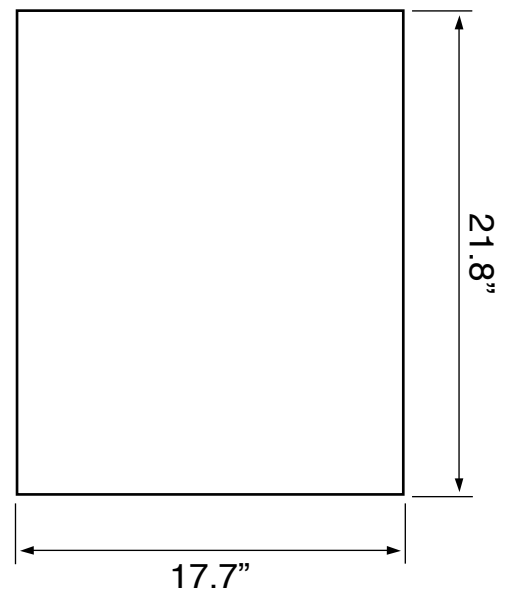

Vanity Cabinet Color/Finish Details

Color	Description
	Larch Canapa

Technical Information

Bowl type:	Single
Installation:	Wall mounted
Bowl dimensions:	Depth: 3.5" Length: 17.32" Width: 11.02"
Drain hole:	1.90"
Faucet hole:	1.38"
Hole configurations:	1
Weight:	130 lbs