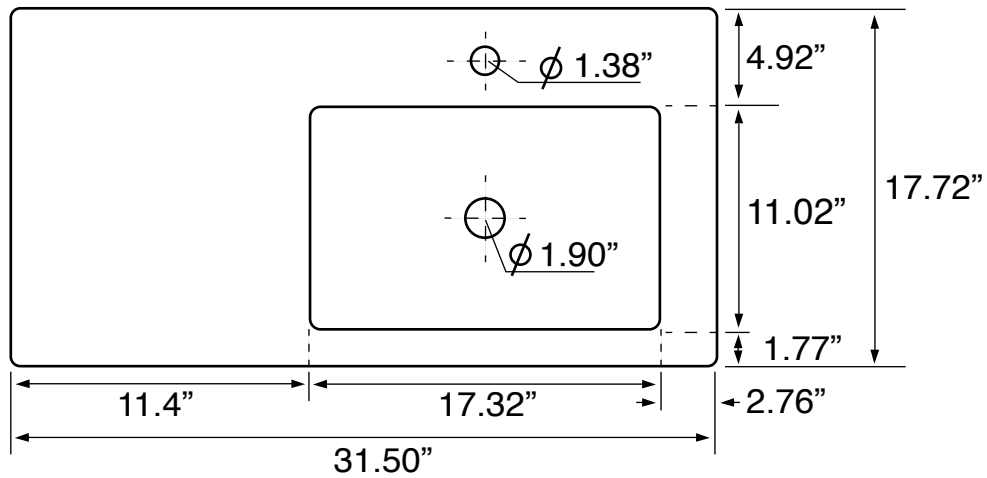

Installation

- Wall mounted/floating installation.

Configurations

- Single hole.
- Three hole (special order).
- No hole (special order).

Nameek's One-Year Limited Warranty

See website for warranty information details.

Vanity Cabinet Color/Finish Details

Color	Description
	Larch Canapa

Technical Information

Bowl type:	Single
Installation:	Wall mounted
Bowl dimensions:	Depth: 3.5" Length: 17.32" Width: 11.02"
Drain hole:	1.90"
Faucet hole:	1.38"
Hole configurations:	1
Weight:	130 lbs