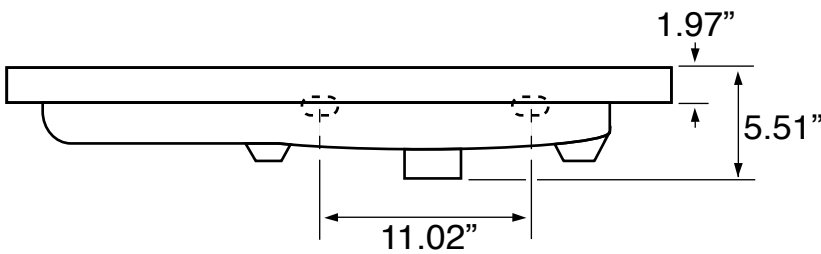

Features

- Modern design.
- Sink with overflow.
- Waterproof vanity panels.
- 2 doors.
- 1 soft-closing drawer.
- Ships fully assembled.
- Made in Italy.

Material

- White ceramic integrated sink.
- Engineered wood vanity base.
- Polished chrome brass handles.

Installation

- Wall mounted/floating installation.

Configurations

- Single hole.
- Three hole (special order).
- No hole (special order).

Nameek's One-Year Limited Warranty

See website for warranty information details.

Vanity Cabinet Color/Finish Details

Color	Description
	Larch Canapa

Technical Information

Bowl type:	Single
Installation:	Wall mounted
Bowl dimensions:	Depth: 3.5" Length: 17.32" Width: 11.02"
Drain hole:	1.90"
Faucet hole:	1.38"
Hole configurations:	1
Weight:	130 lbs