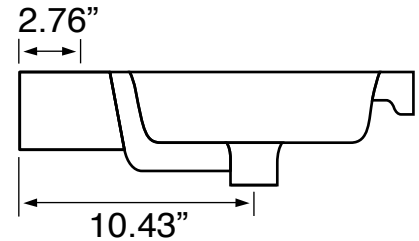

Installation

- Wall mounted/floating installation.

Configurations

- Single hole.
- Three hole (special order).
- No hole (special order).

Nameek's One-Year Limited Warranty

See website for warranty information details.

Vanity Cabinet Color/Finish Details

Color	Description
	Larch Canapa

Technical Information

Bowl type:	Single
Installation:	Wall mounted
Bowl dimensions:	Depth: 3.5" Length: 17.32" Width: 11.02"
Drain hole:	1.90"
Faucet hole:	1.38"
Hole configurations:	1
Weight:	130 lbs