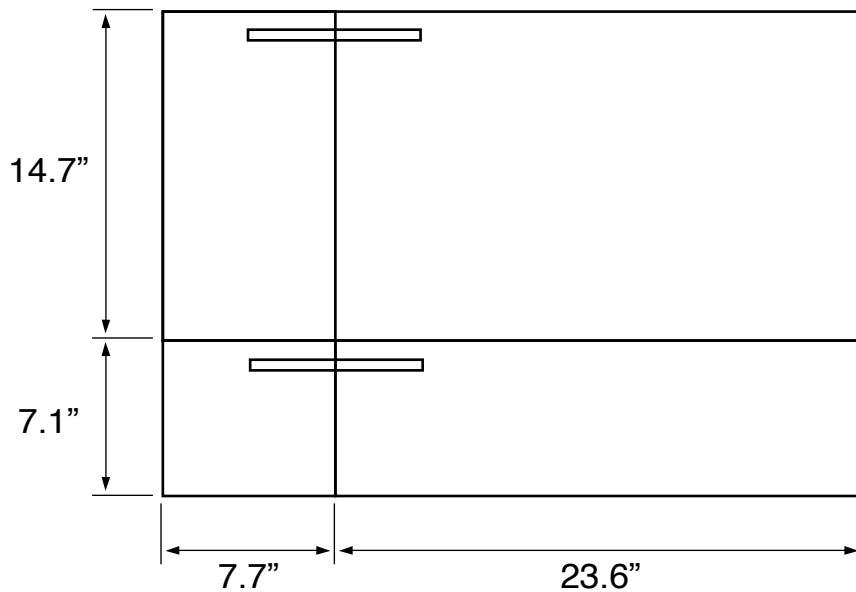

Installation

- Wall mounted/floating installation.

Configurations

- Single hole.
- Three hole (special order).
- No hole (special order).

Nameek's One-Year Limited Warranty

See website for warranty information details.

Vanity Cabinet Color/Finish Details

Color	Description
	Larch Canapa

Technical Information

Bowl type:	Single
Installation:	Wall mounted
Bowl dimensions:	Depth: 3.5" Length: 17.32" Width: 11.02"
Drain hole:	1.90"
Faucet hole:	1.38"
Hole configurations:	1
Weight:	130 lbs