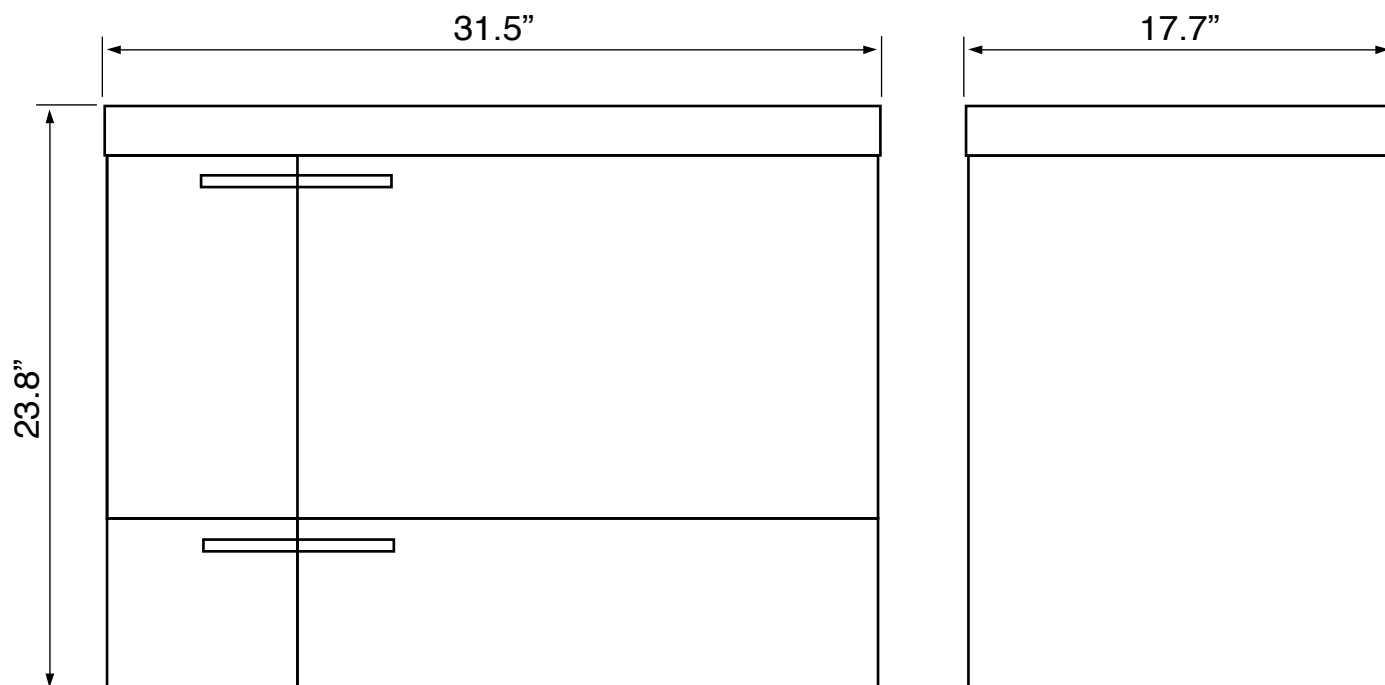

Features

- Modern design.
- Sink with overflow.
- Waterproof vanity panels.
- 2 doors.
- 1 soft-closing drawer.
- Ships fully assembled.
- Made in Italy.

Material

- White ceramic integrated sink.
- Engineered wood vanity base.
- Polished chrome brass handles.

Installation

- Wall mounted/floating installation.

Configurations

- Single hole.
- Three hole (special order).
- No hole (special order).

Nameek's One-Year Limited Warranty

See website for warranty information details.

Vanity Cabinet Color/Finish Details

Color	Description
	Grey Walnut

Technical Information

Bowl type:	Single
Installation:	Wall mounted
Bowl dimensions:	Depth: 3.7"
	Length: 19.69"
	Width: 11.02"
Drain hole:	1.90"
Faucet hole:	1.38"
Hole configurations:	1
Weight:	130 lbs