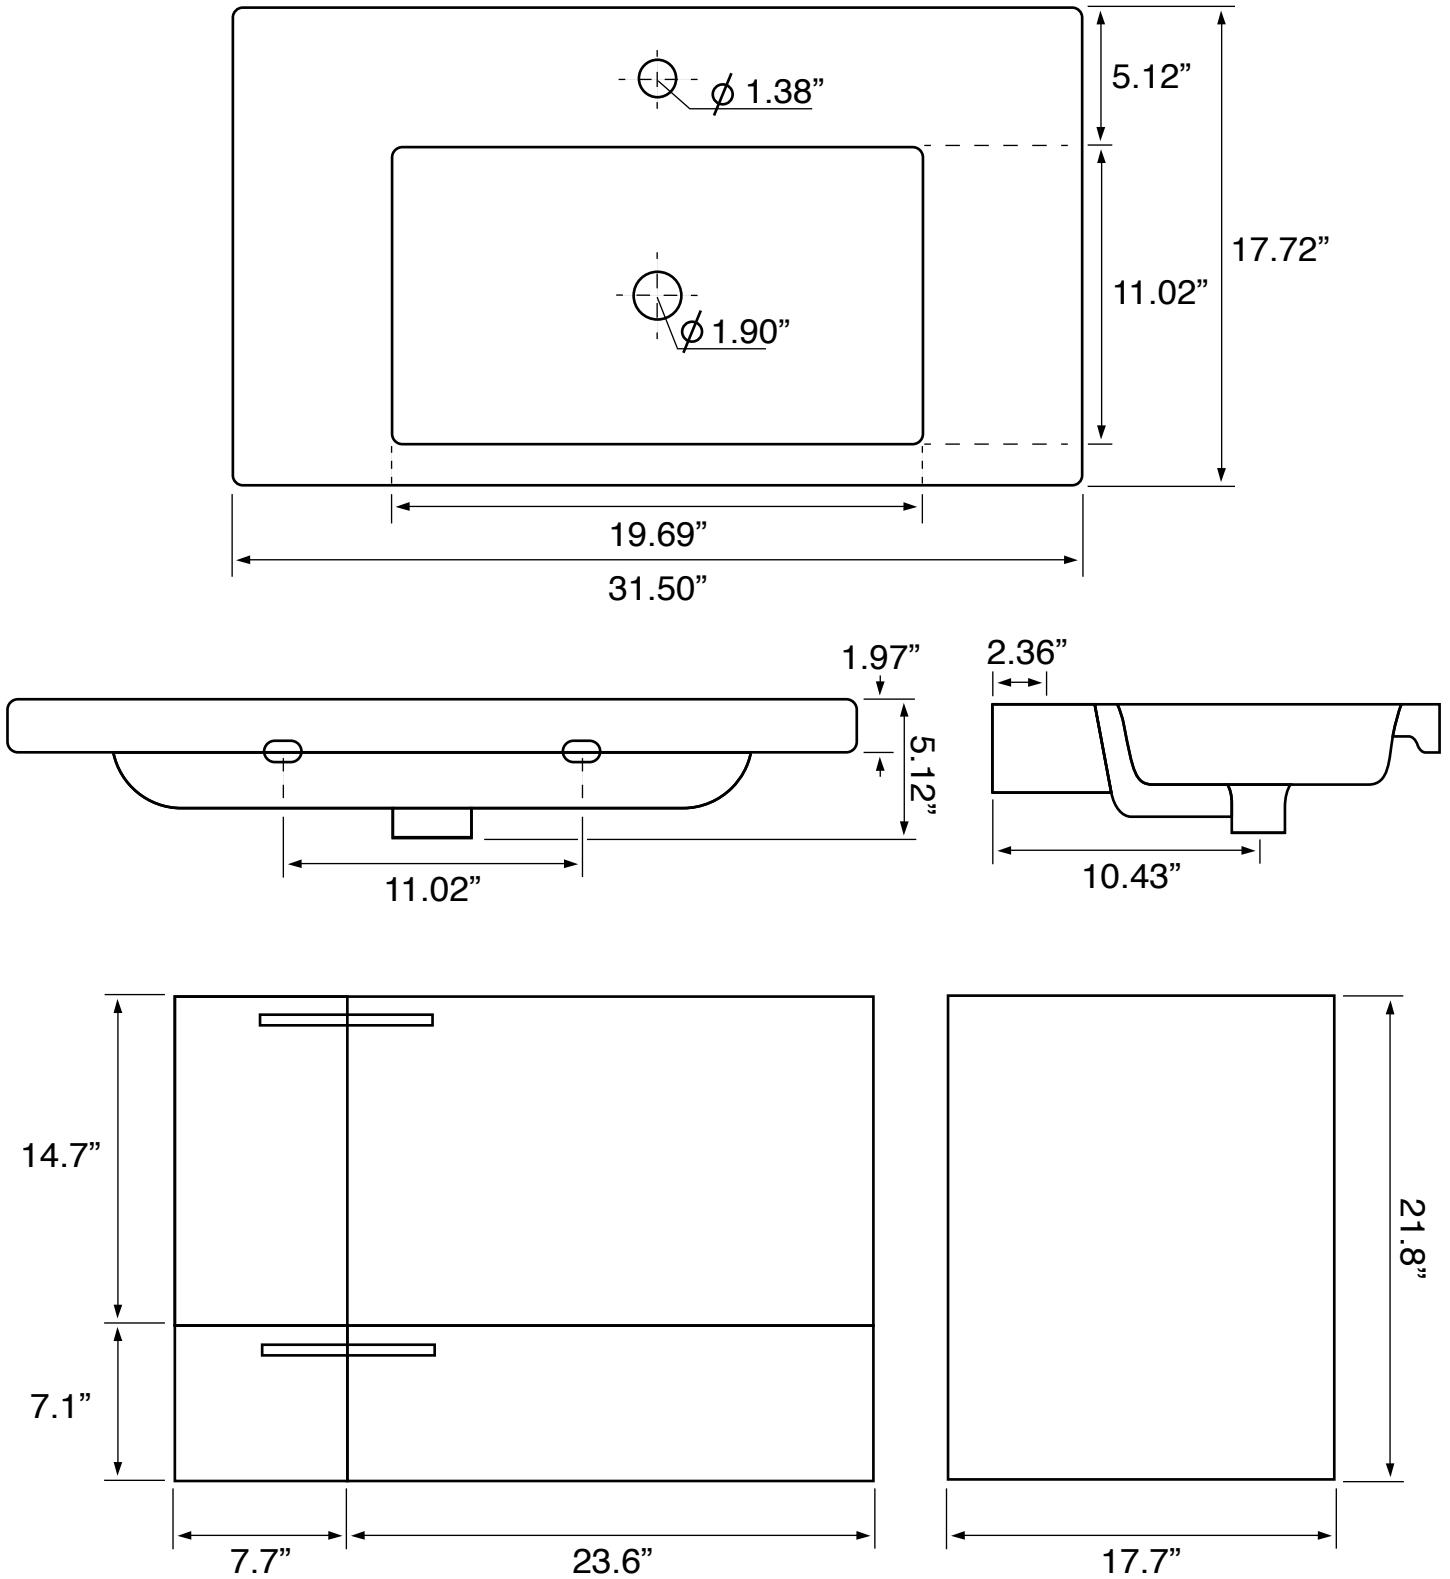

Features

- Modern design.
- Sink with overflow.
- Waterproof vanity panels.
- 2 doors.
- 1 soft-closing drawer.
- Ships fully assembled.
- Made in Italy.

Material

- White ceramic integrated sink.
- Engineered wood vanity base.
- Polished chrome brass handles.

Installation

- Wall mounted/floating installation.

Configurations

- Single hole.
- Three hole (special order).
- No hole (special order).

Nameek's One-Year Limited Warranty

See website for warranty information details.

Vanity Cabinet Color/Finish Details

Color	Description
	Grey Walnut

Technical Information

Bowl type:	Single
Installation:	Wall mounted
Bowl dimensions:	Depth: 3.7"
	Length: 19.69"
	Width: 11.02"
Drain hole:	1.90"
Faucet hole:	1.38"
Hole configurations:	1
Weight:	130 lbs