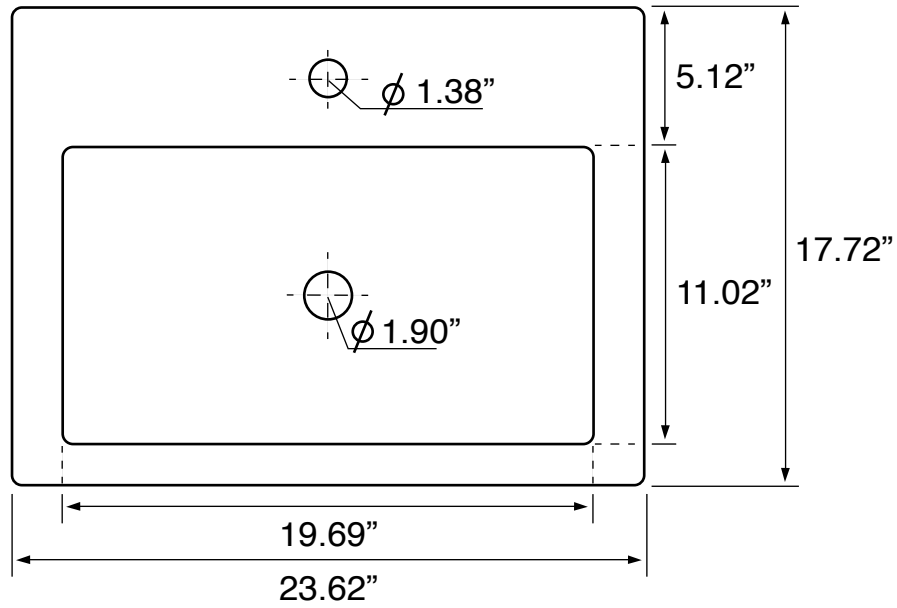

### Configurations

- Single hole.
- Three hole (special order).
- No hole (special order).

### Technical Information

Bowl type:	Single
Installation:	Wall mounted
Bowl dimensions:	Depth: 3.54"
	Length: 19.69"
	Width: 11.02"
Drain hole:	1.90"
Faucet hole:	1.38"
Hole configurations:	1
Weight:	105 lbs