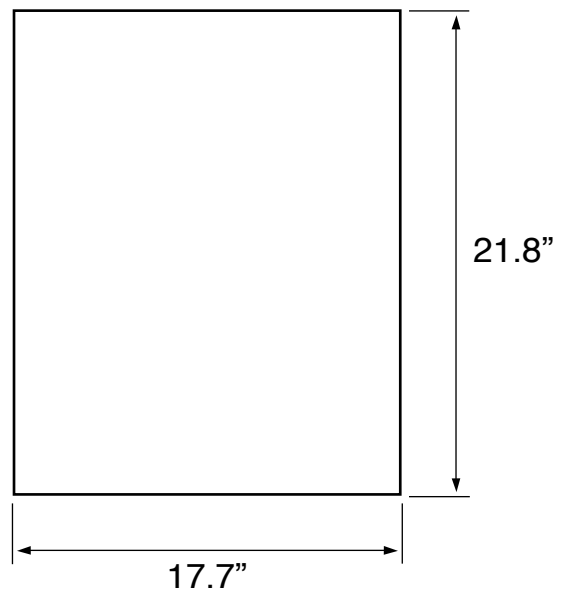

### Configurations

- Single hole.
- Three hole (special order).
- No hole (special order).

### Technical Information

Bowl type:	Single
Installation:	Wall mounted
Bowl dimensions:	Depth: 3.54"
	Length: 19.69"
	Width: 11.02"
Drain hole:	1.90"
Faucet hole:	1.38"
Hole configurations:	1
Weight:	105 lbs