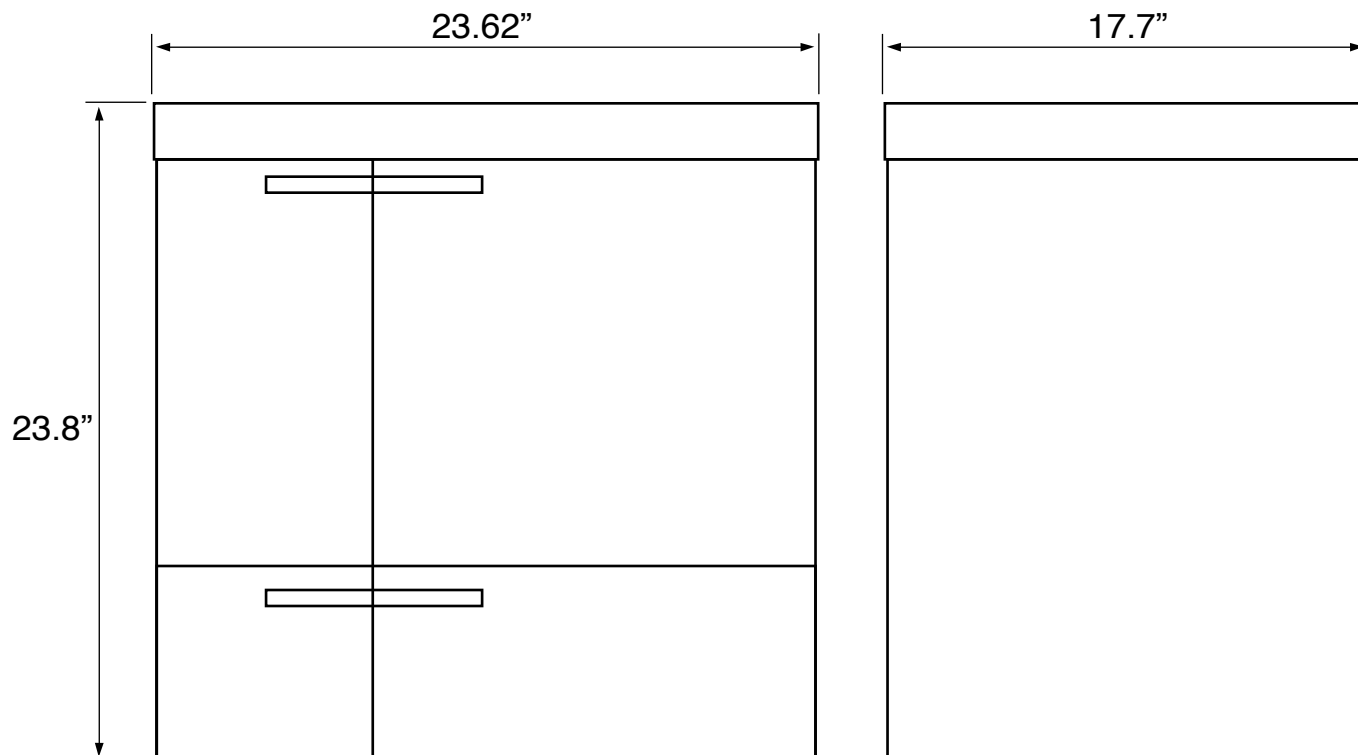

### Installation

- Wall mounted/floating installation.

### Configurations

- Single hole.
- Three hole (special order).
- No hole (special order).

### Technical Information

Bowl type:	Single
Installation:	Wall mounted
Bowl dimensions:	Depth: 3.54"
	Length: 19.69"
	Width: 11.02"
Drain hole:	1.90"
Faucet hole:	1.38"
Hole configurations:	1
Weight:	105 lbs