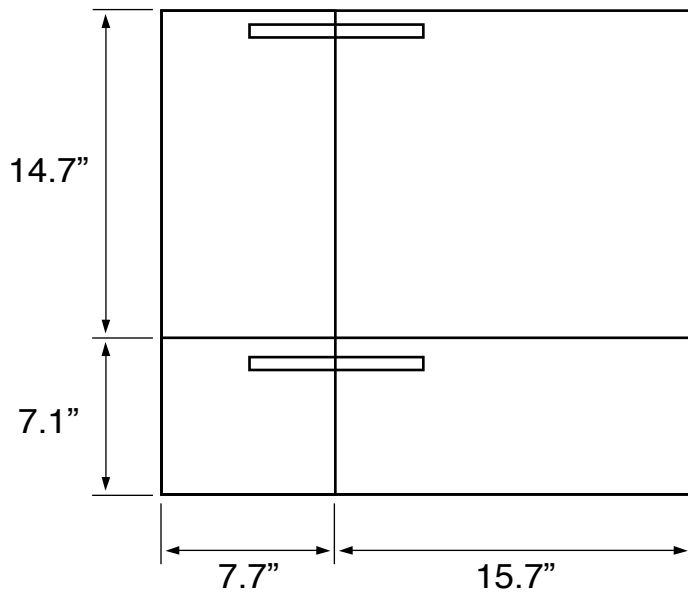

### Configurations

- Single hole.
- Three hole (special order).
- No hole (special order).

### Technical Information

Bowl type:	Single
Installation:	Wall mounted
Bowl dimensions:	Depth: 3.54"
	Length: 19.69"
	Width: 11.02"
Drain hole:	1.90"
Faucet hole:	1.38"
Hole configurations:	1
Weight:	105 lbs