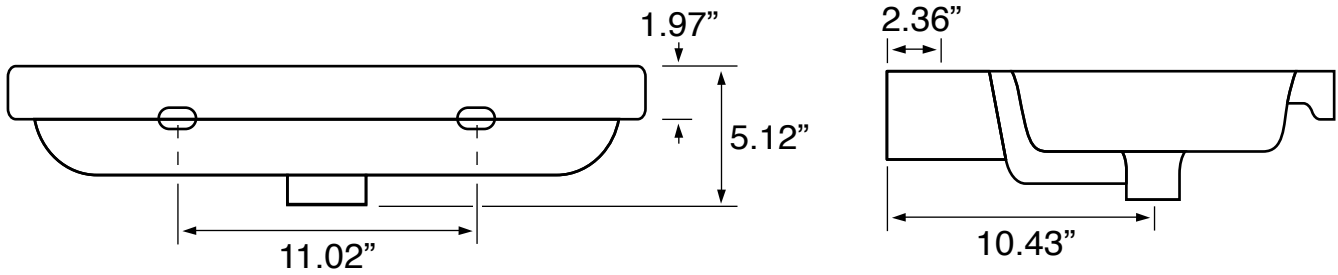

### Installation

- Wall mounted/floating installation.

### Configurations

- Single hole.
- Three hole (special order).
- No hole (special order).

### Technical Information

Bowl type:	Single
Installation:	Wall mounted
Bowl dimensions:	Depth: 3.54"
	Length: 19.69"
	Width: 11.02"
Drain hole:	1.90"
Faucet hole:	1.38"
Hole configurations:	1
Weight:	105 lbs