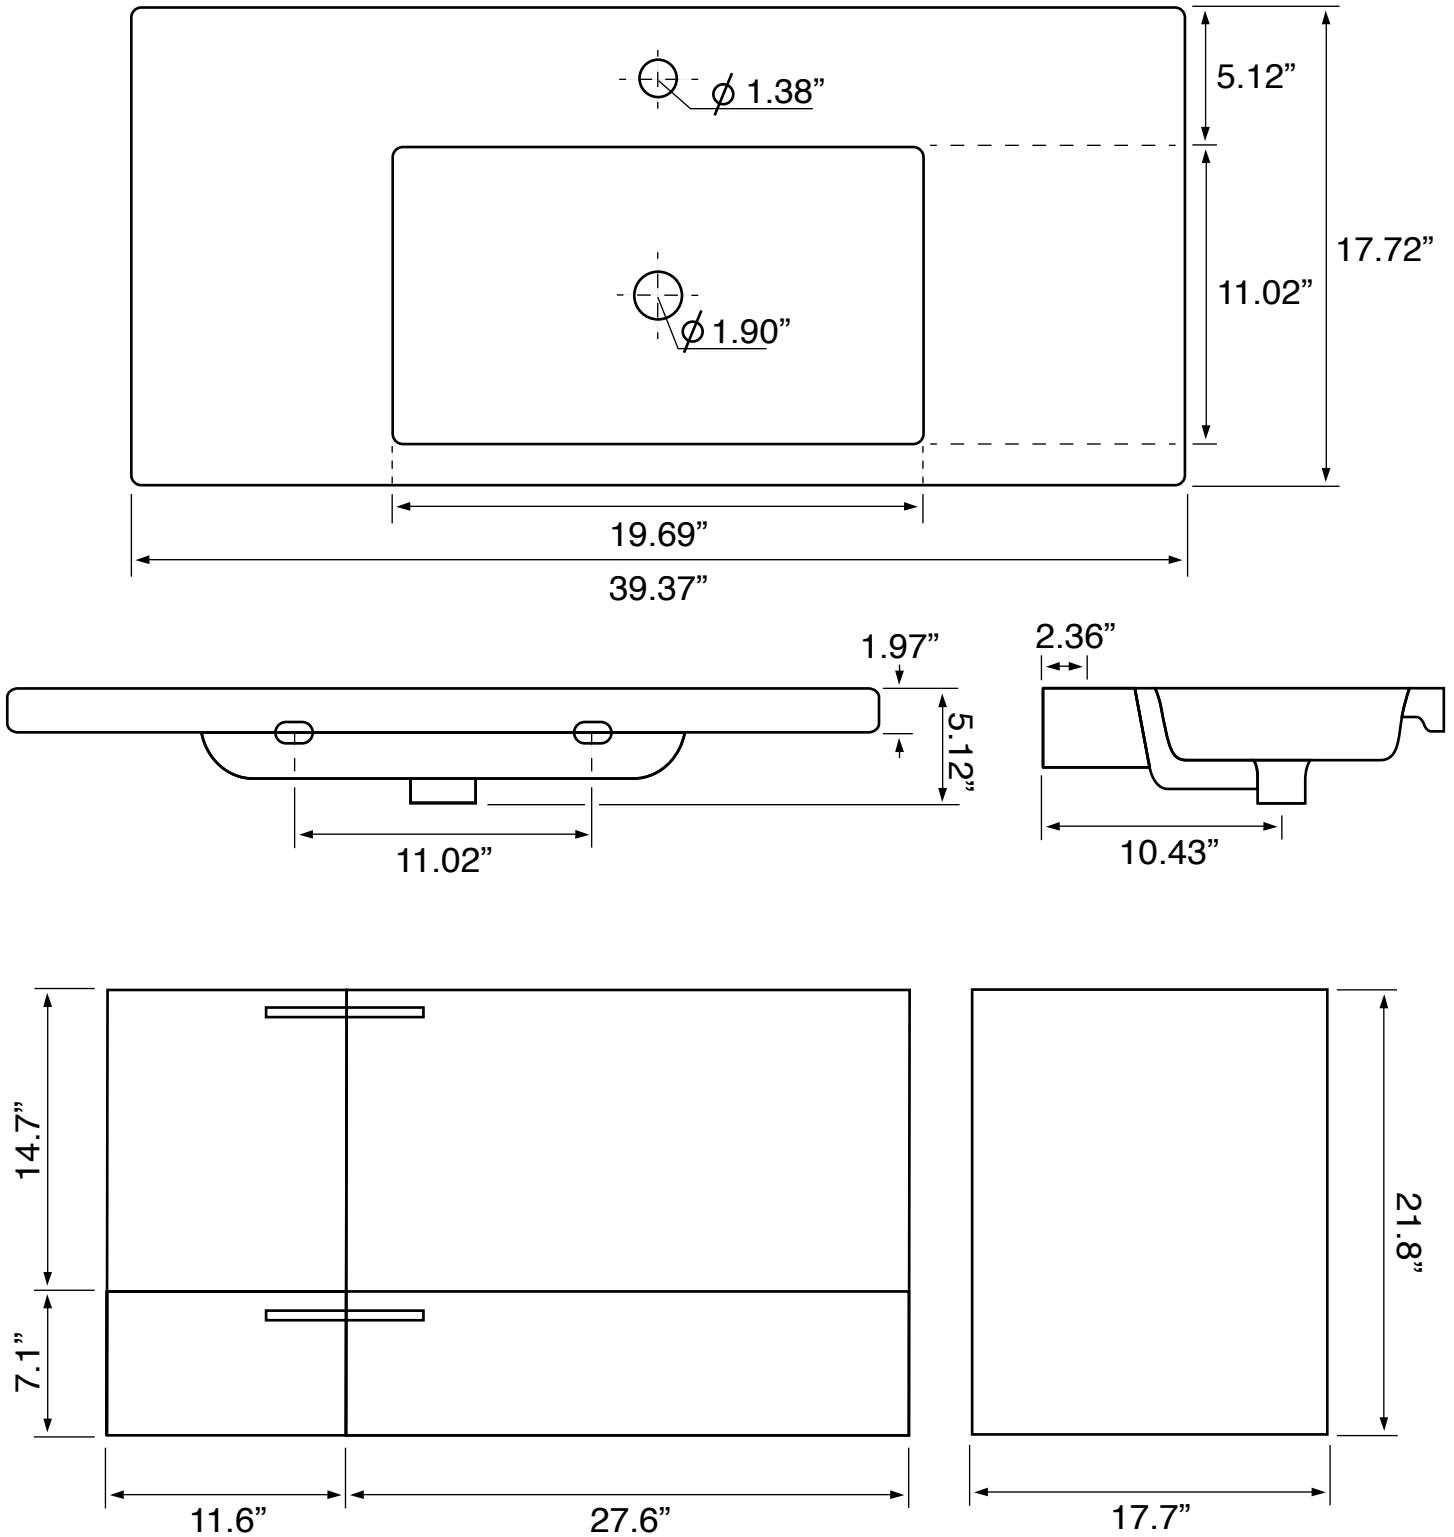

Features

- Modern design.
- Sink with overflow.
- Waterproof vanity panels.
- 2 doors.
- 1 soft-closing drawer.
- 4 polished chrome cabinet feet.
- Ships fully assembled.
- Made in Italy.

Material

- White ceramic integrated sink.
- Engineered wood vanity base.
- Polished chrome brass handles.
- Polished chrome vanity feet.

Installation

- Floor standing installation.

Configurations

- Single hole.
- Three hole (special order).
- No hole (special order).

Nameek's One-Year Limited Warranty

See website for warranty information details.

Vanity Cabinet Color/Finish Details

Color	Description
	Grey Walnut

Technical Information

Bowl type:	Single
Installation:	Floor standing
Bowl dimensions:	Depth: 3.5"
	Length: 19.69"
	Width: 11.02"
Drain hole:	1.90"
Faucet hole:	1.38"
Hole configurations:	1
Weight:	150 lbs