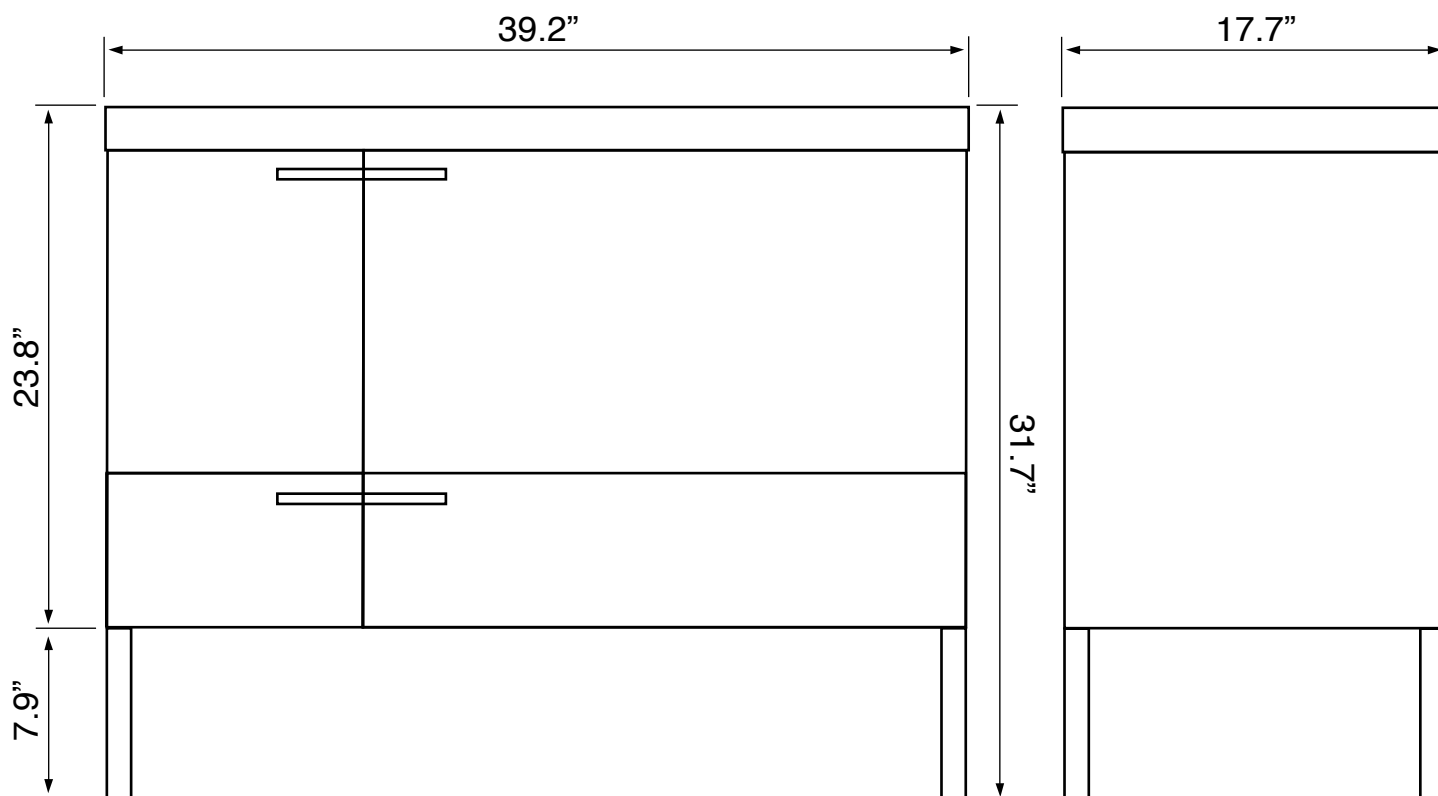

Features

- Modern design.
- Sink with overflow.
- Waterproof vanity panels.
- 2 doors.
- 1 soft-closing drawer.
- 4 polished chrome cabinet feet.
- Ships fully assembled.
- Made in Italy.

Material

- White ceramic integrated sink.
- Engineered wood vanity base.
- Polished chrome brass handles.
- Polished chrome vanity feet.

Installation

- Floor standing installation.

Configurations

- Single hole.
- Three hole (special order).
- No hole (special order).

Nameek's One-Year Limited Warranty

See website for warranty information details.

Vanity Cabinet Color/Finish Details

Color	Description
	Grey Walnut

Technical Information

Bowl type:	Single
Installation:	Floor standing
Bowl dimensions:	Depth: 3.5"
	Length: 19.69"
	Width: 11.02"
Drain hole:	1.90"
Faucet hole:	1.38"
Hole configurations:	1
Weight:	150 lbs