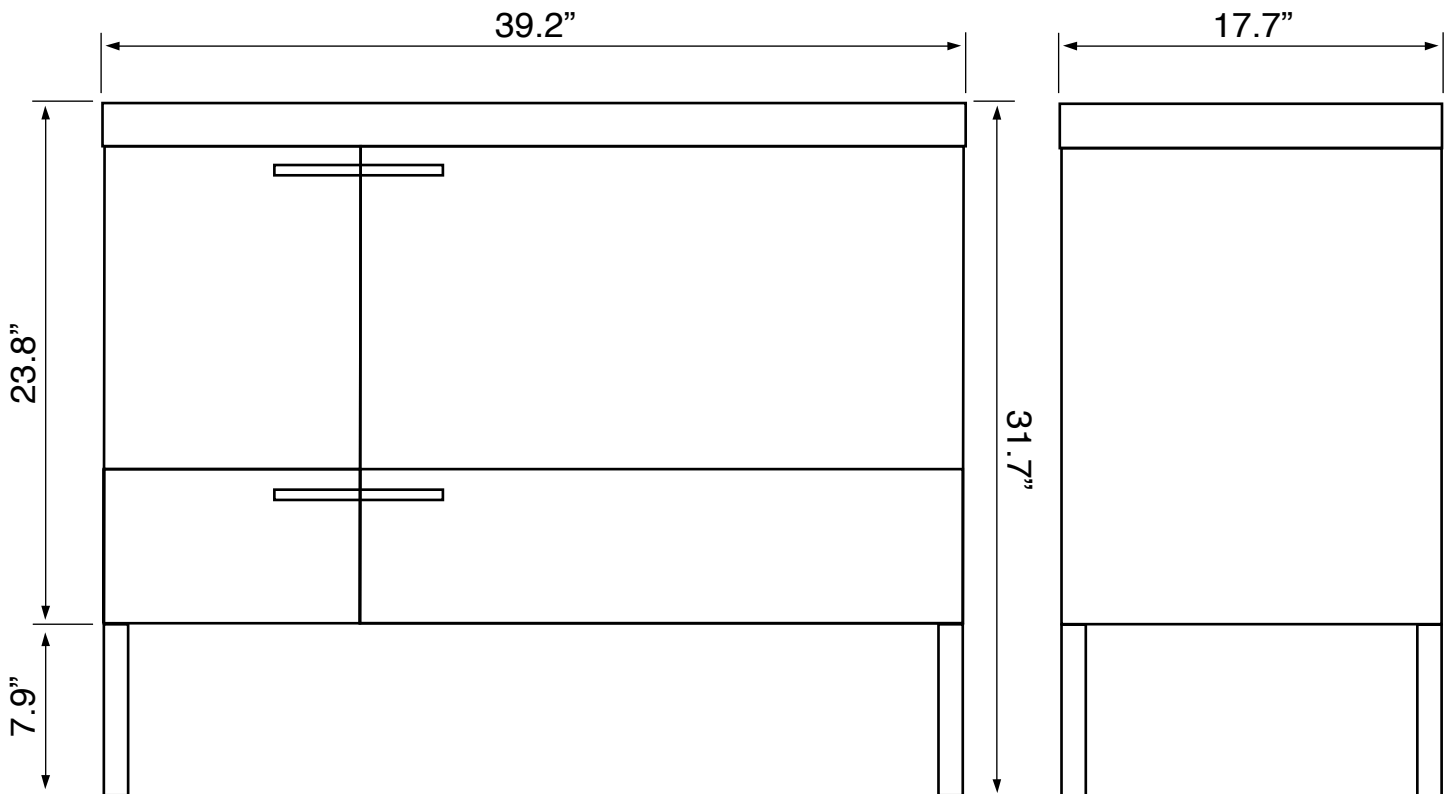

Features

- Modern design.
- Sink with overflow.
- Waterproof vanity panels.
- 2 doors.
- 1 soft-closing drawer.
- 4 polished chrome cabinet feet.
- Ships fully assembled.
- Made in Italy.

Material

- White ceramic integrated sink.
- Engineered wood vanity base.
- Polished chrome brass handles.
- Polished chrome brass vanity feet.

Installation

- Floor standing installation.

Configurations

- Single hole.
- Three hole (special order).
- No hole (special order).

Nameek's One-Year Limited Warranty

See website for warranty information details.

Vanity Cabinet Color/Finish Details

Color	Description
	Larch Canapa

Technical Information

Bowl type:	Single
Installation:	Floor standing
Bowl dimensions:	Depth: 3.5"
	Length: 19.69"
	Width: 11.02"
Drain hole:	1.90"
Faucet hole:	1.38"
Hole configurations:	1
Weight:	150 lbs