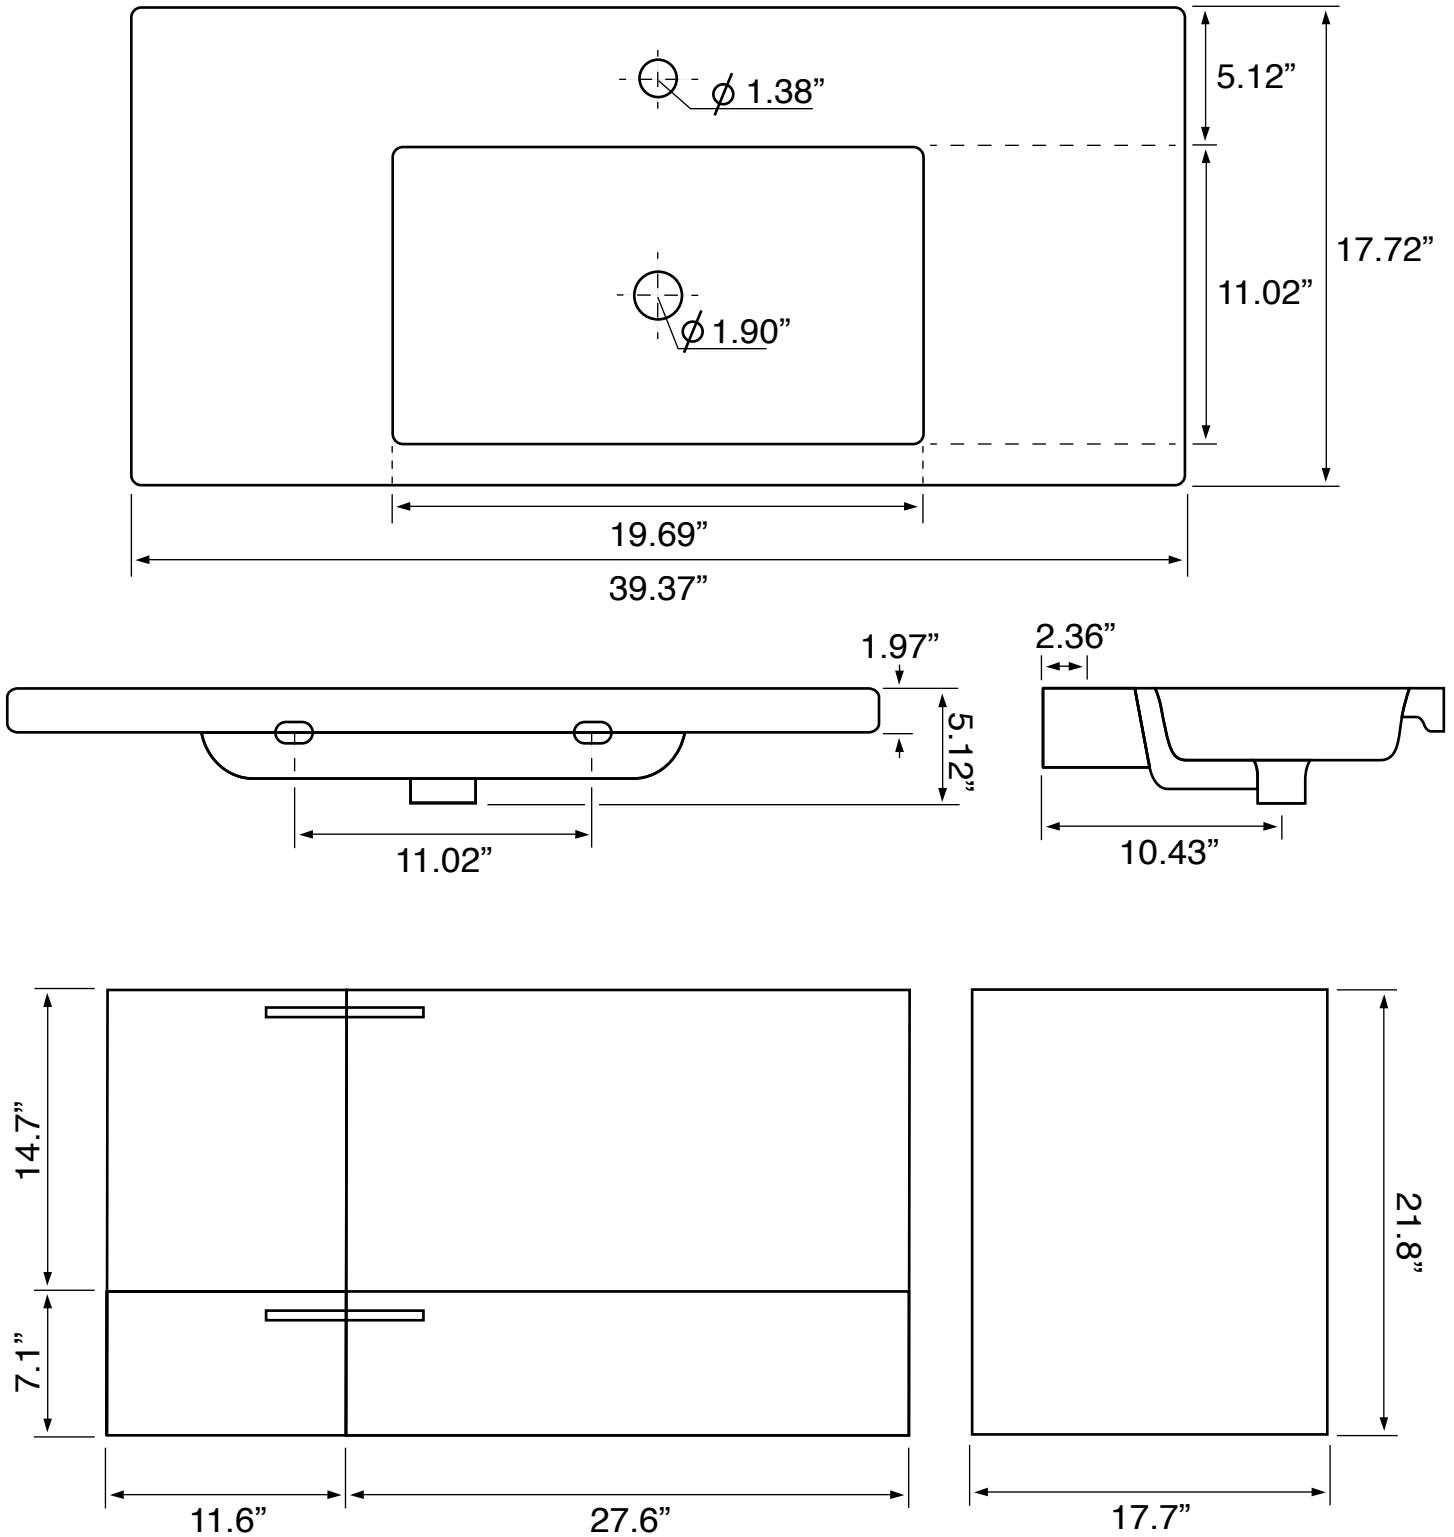

Features

- Modern design.
- Sink with overflow.
- Waterproof vanity panels.
- 2 doors.
- 1 soft-closing drawer.
- 4 polished chrome cabinet feet.
- Ships fully assembled.
- Made in Italy.

Material

- White ceramic integrated sink.
- Engineered wood vanity base.
- Polished chrome brass handles.
- Polished chrome brass vanity feet.

Installation

- Floor standing installation.

Configurations

- Single hole.
- Three hole (special order).
- No hole (special order).

Nameek's One-Year Limited Warranty

See website for warranty information details.

Vanity Cabinet Color/Finish Details

Color	Description
	Larch Canapa

Technical Information

Bowl type:	Single
Installation:	Floor standing
Bowl dimensions:	Depth: 3.5"
	Length: 19.69"
	Width: 11.02"
Drain hole:	1.90"
Faucet hole:	1.38"
Hole configurations:	1
Weight:	150 lbs