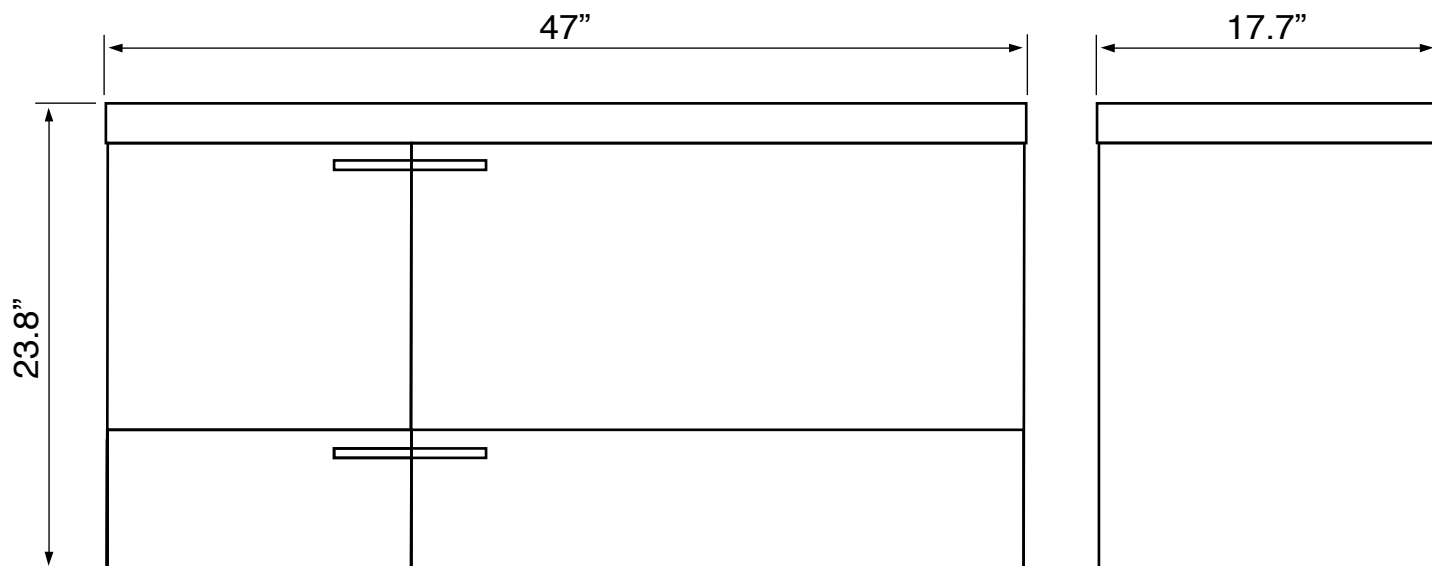

## Configurations

- Single hole.
- Three hole (special order).
- No hole (special order).

## Technical Information

Bowl type:	Single, Trough
Installation:	Wall mounted
Bowl dimensions:	Depth: 4" Length: 43.31" Width: 11.02"
Drain hole:	1.75"
Faucet hole:	1.38"
Hole configurations:	1
Weight:	180 lbs