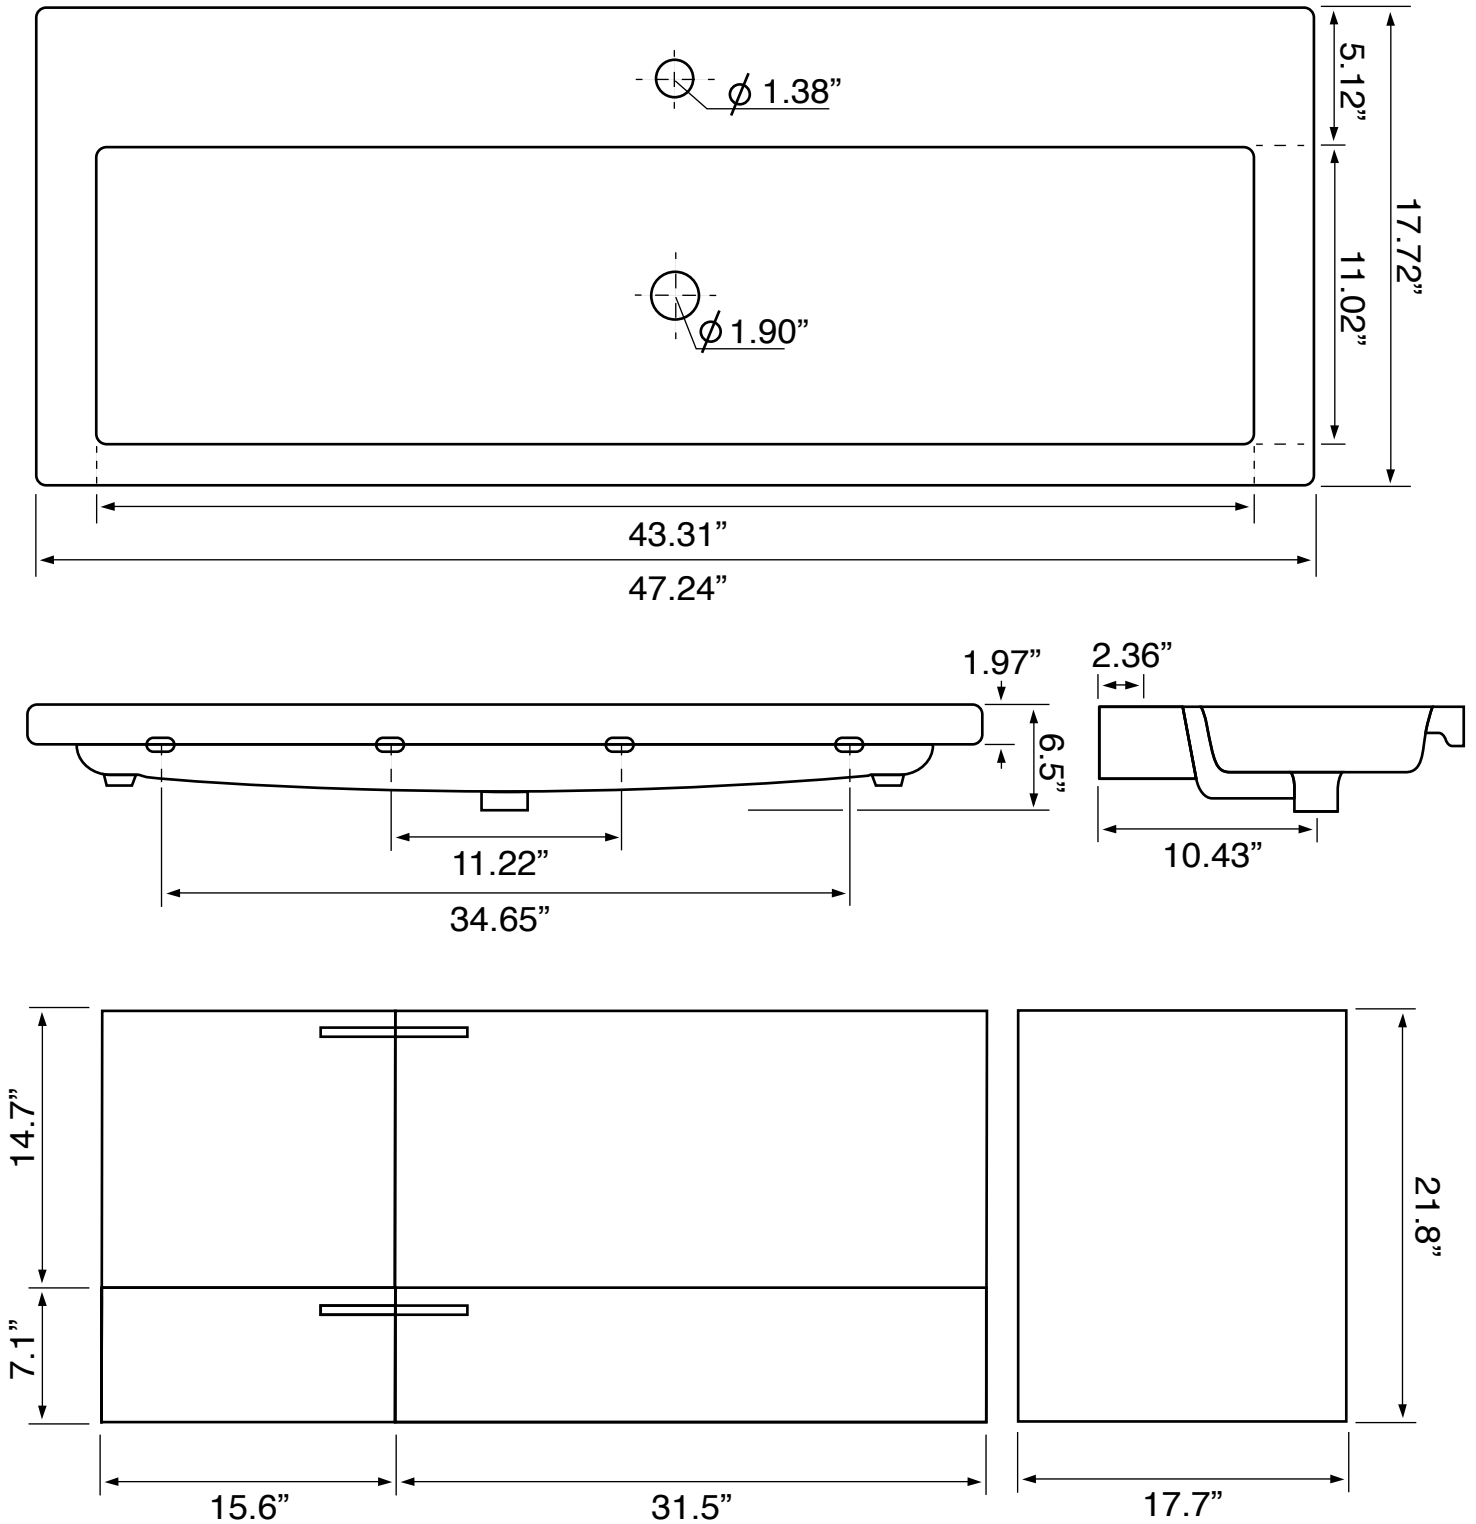

## Installation

- Wall mounted/floating installation.

## Configurations

- Single hole.
- Three hole (special order).
- No hole (special order).

## Technical Information

Bowl type:	Single, Trough
Installation:	Wall mounted
Bowl dimensions:	Depth: 4" Length: 43.31" Width: 11.02"
Drain hole:	1.75"
Faucet hole:	1.38"
Hole configurations:	1
Weight:	180 lbs