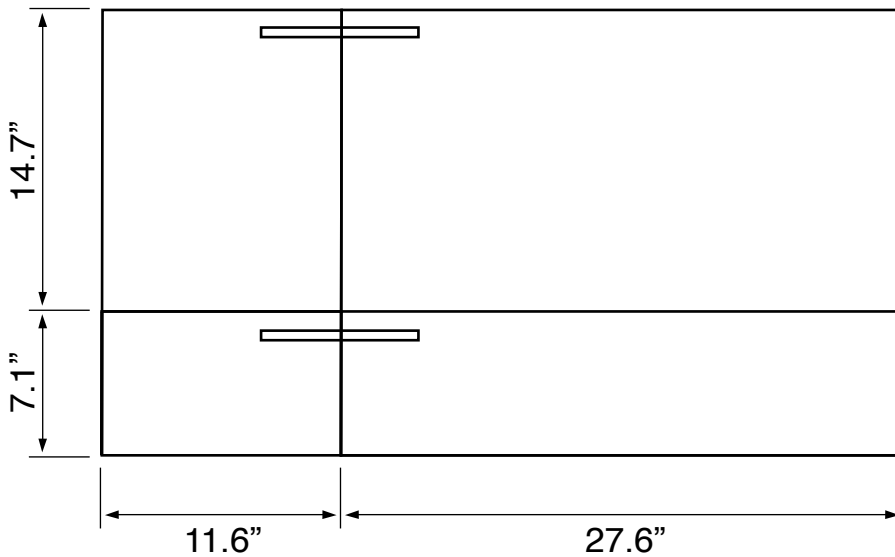

Vanity Cabinet Color/Finish Details

Color	Description
	Glossy White

Technical Information

Bowl type:	Single
Installation:	Wall mounted
Bowl dimensions:	Depth: 3.5" Length: 17.32" Width: 11.02"
Drain hole:	1.90"
Faucet hole:	1.38"
Hole configurations:	0, 1, 3
Weight:	150 lbs