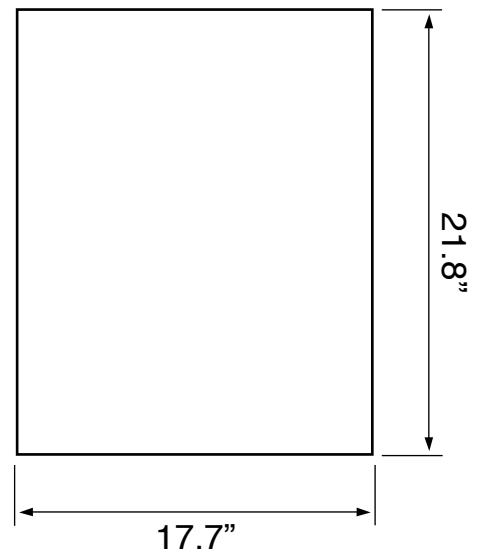

Vanity Cabinet Color/Finish Details

Color	Description
	Glossy White

Technical Information

Bowl type:	Single
Installation:	Wall mounted
Bowl dimensions:	Depth: 3.5" Length: 17.32" Width: 11.02"
Drain hole:	1.90"
Faucet hole:	1.38"
Hole configurations:	0, 1, 3
Weight:	150 lbs