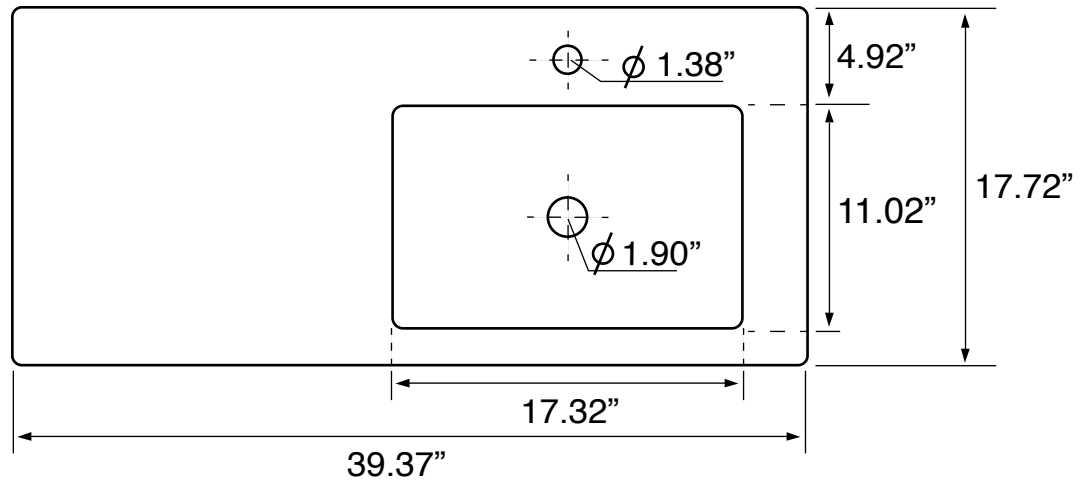

Installation

- Wall mounted/floating installation.

Configurations

- Single hole.
- Three hole (special order).
- No hole (special order).

Nameek's One-Year Limited Warranty

See website for warranty information details.

Vanity Cabinet Color/Finish Details

Color	Description
	Glossy White

Technical Information

Bowl type:	Single
Installation:	Wall mounted
Bowl dimensions:	Depth: 3.5" Length: 17.32" Width: 11.02"
Drain hole:	1.90"
Faucet hole:	1.38"
Hole configurations:	0, 1, 3
Weight:	150 lbs