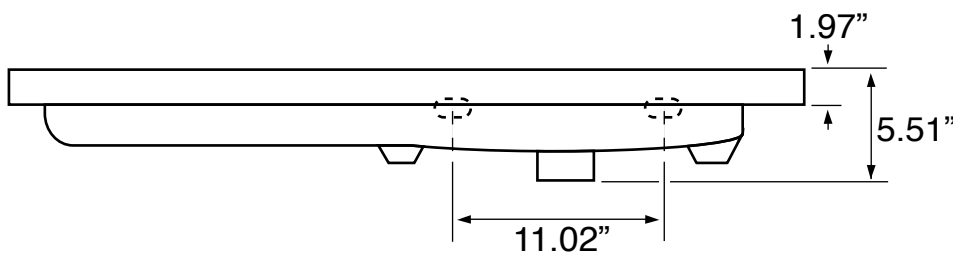

Features

- Modern design.
- Sink with overflow.
- Waterproof vanity panels.
- 2 doors.
- 1 soft-closing drawer.
- Ships fully assembled.
- Made in Italy.

Material

- White ceramic integrated sink.
- Engineered wood vanity base.
- Polished chrome brass handles.

Installation

- Wall mounted/floating installation.

Configurations

- Single hole.
- Three hole (special order).
- No hole (special order).

Nameek's One-Year Limited Warranty

See website for warranty information details.

Vanity Cabinet Color/Finish Details

Color	Description
	Glossy White

Technical Information

Bowl type:	Single
Installation:	Wall mounted
Bowl dimensions:	Depth: 3.5" Length: 17.32" Width: 11.02"
Drain hole:	1.90"
Faucet hole:	1.38"
Hole configurations:	0, 1, 3
Weight:	150 lbs