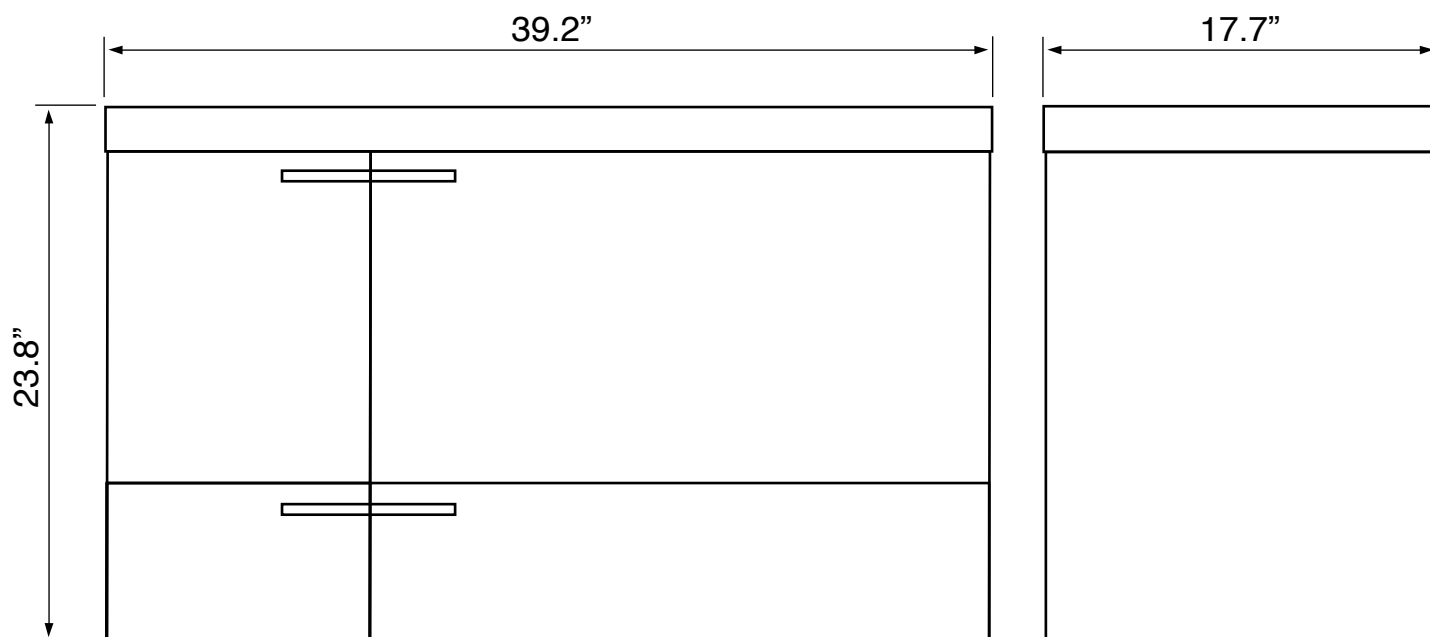

Features

- Modern design.
- Sink with overflow.
- Waterproof vanity panels.
- 2 doors.
- 1 soft-closing drawer.
- Ships fully assembled.
- Made in Italy.

Material

- White ceramic integrated sink.
- Engineered wood vanity base.
- Polished chrome brass handles.

Installation

- Wall mounted/floating installation.

Configurations

- Single hole.
- Three hole (special order).
- No hole (special order).

Nameek's One-Year Limited Warranty

See website for warranty information details.

Vanity Cabinet Color/Finish Details

Color	Description
	Glossy White

Technical Information

Bowl type:	Single
Installation:	Wall mounted
Bowl dimensions:	Depth: 3.5" Length: 17.32" Width: 11.02"
Drain hole:	1.90"
Faucet hole:	1.38"
Hole configurations:	0, 1, 3
Weight:	150 lbs