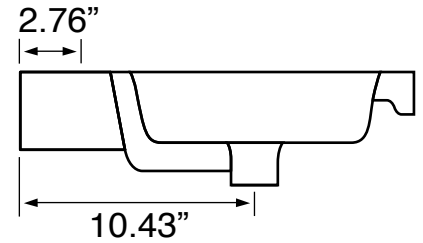

Installation

- Wall mounted/floating installation.

Configurations

- Single hole.
- Three hole (special order).
- No hole (special order).

Nameek's One-Year Limited Warranty

See website for warranty information details.

Vanity Cabinet Color/Finish Details

Color	Description
	Glossy White

Technical Information

Bowl type:	Single
Installation:	Wall mounted
Bowl dimensions:	Depth: 3.5" Length: 17.32" Width: 11.02"
Drain hole:	1.90"
Faucet hole:	1.38"
Hole configurations:	0, 1, 3
Weight:	150 lbs