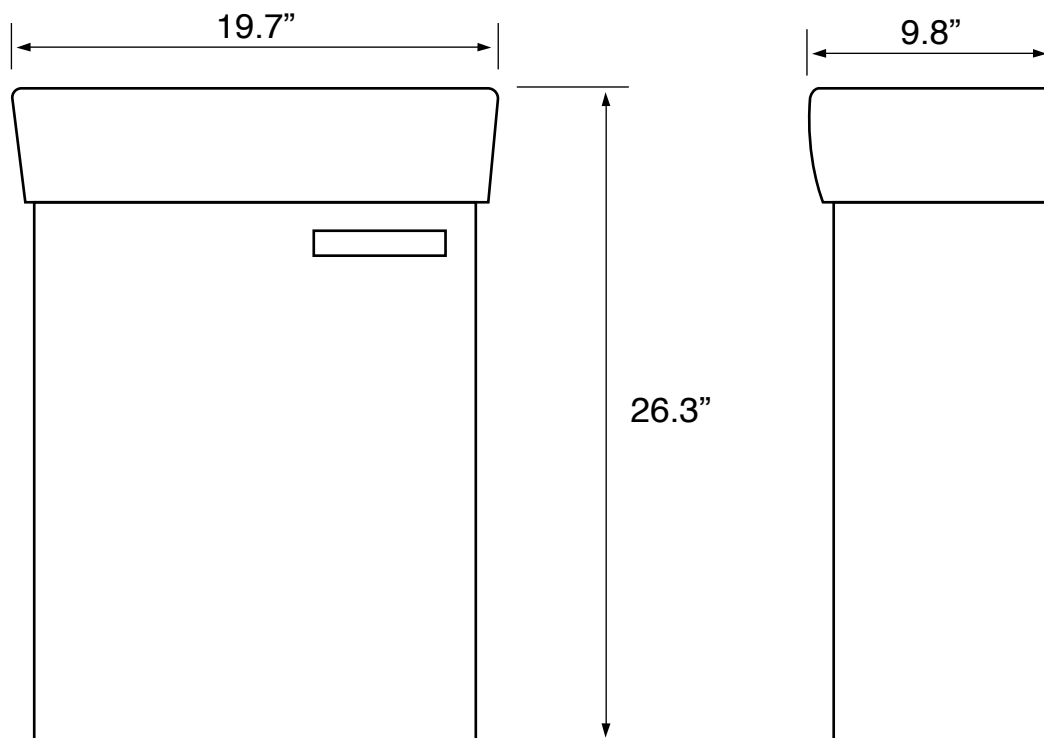

Description

Glossy White

USA/Canada: 215.256.4197

Nameek's reserves the right to make revisions without notice to product specifications.
For more information, go to www.nameeks.com

Technical Information

Bowl type:	Single
Installation:	Wall mounted
Bowl dimensions:	Length: 10.25" Width: 6.13" Depth: 3.25"
Drain hole:	1.75"
Faucet hole:	1.38"
Hole configurations:	1
Weight:	80 lbs