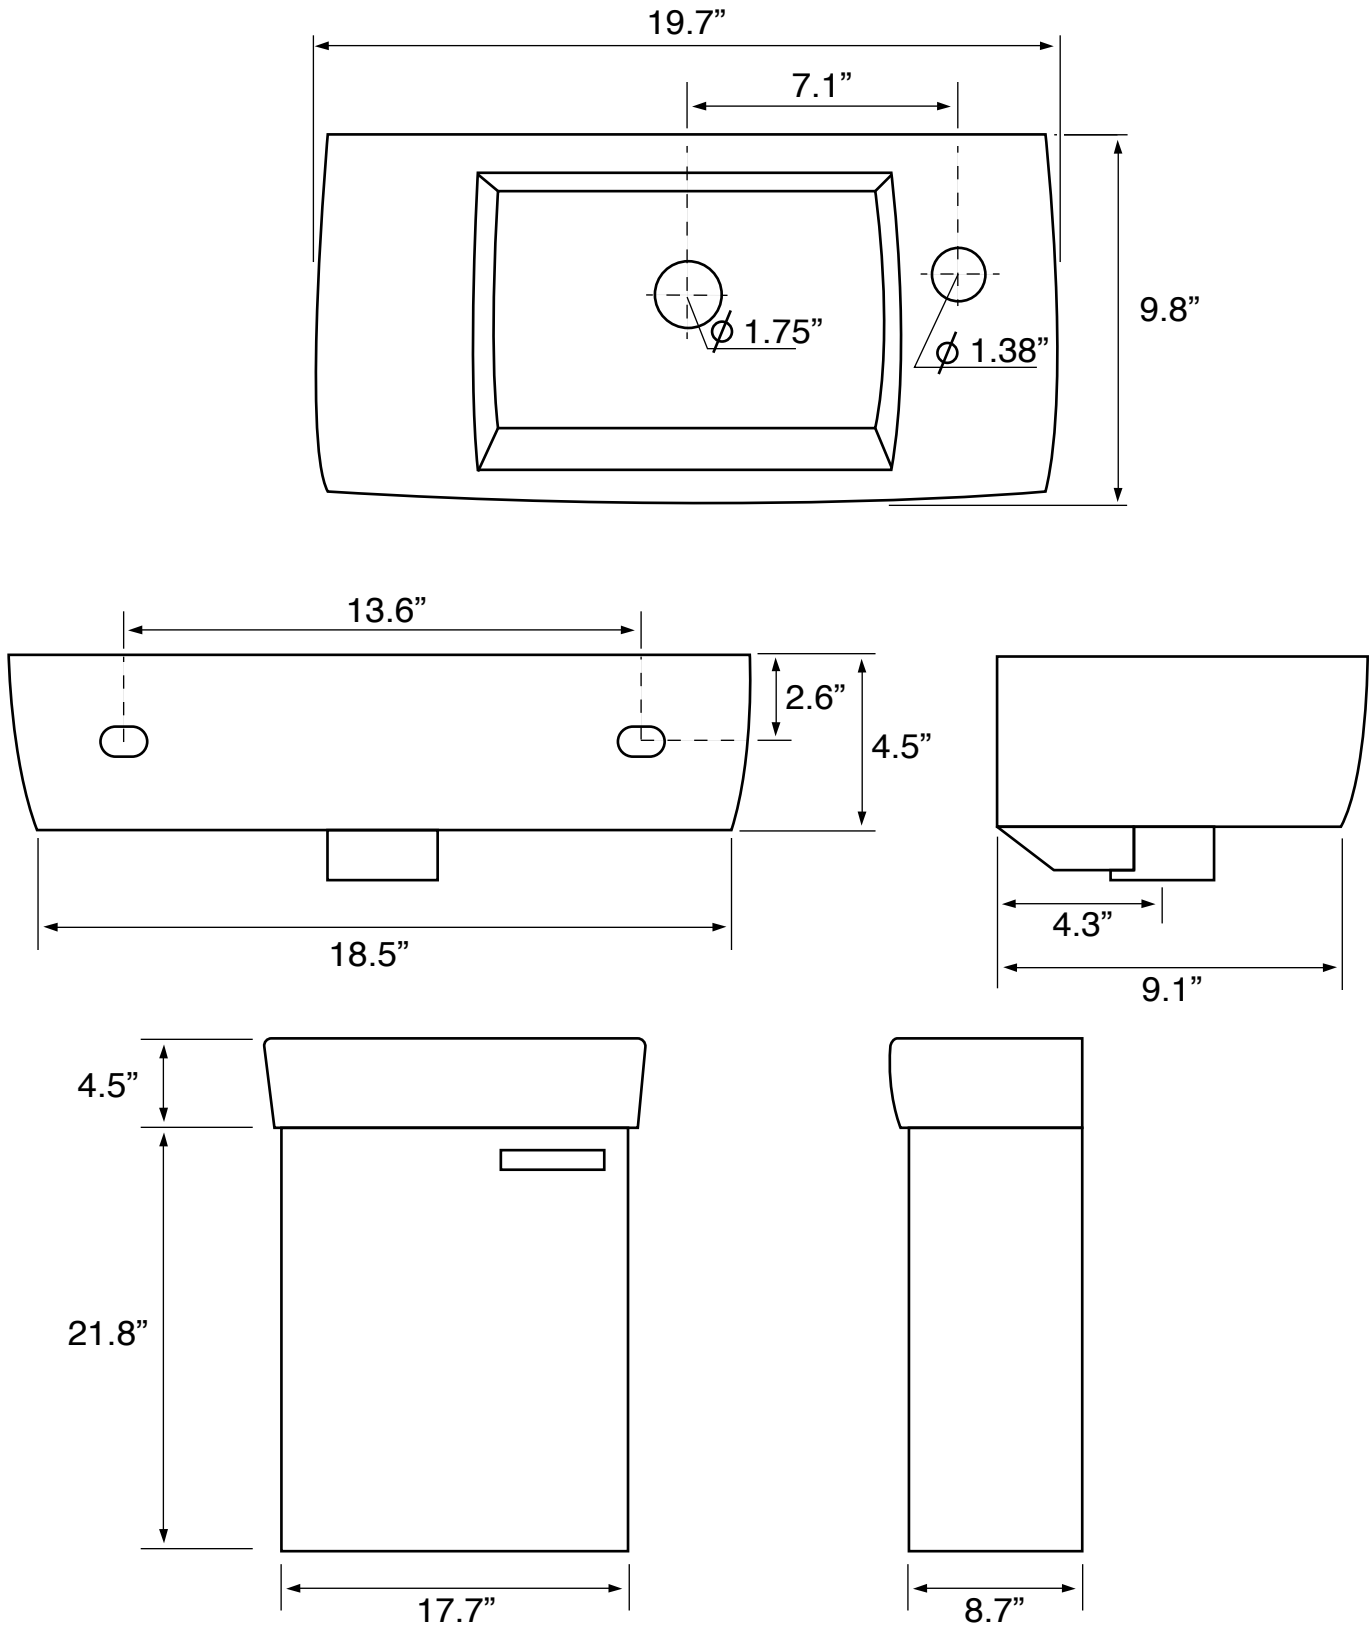

Features

- Modern design.
- Sink with overflow.
- Waterproof vanity panels.
- Single door.
- Ships fully assembled.
- Space-saving design.

Material

- White ceramic integrated sink.
- Engineered wood vanity base.
- Polished chrome brass handle.

Installation

- Wall mounted/floating installation.

Configurations

- Single hole.

Nameek's One-Year Limited Warranty

See website for warranty information details.

Vanity Cabinet Color/Finish Details

Color

Description

Glossy White

USA/Canada: 215.256.4197

Nameek's reserves the right to make revisions without notice to product specifications.
For more information, go to www.nameeks.com

Technical Information

Bowl type:	Single
Installation:	Wall mounted
Bowl dimensions:	Length: 10.25" Width: 6.13" Depth: 3.25"
Drain hole:	1.75"
Faucet hole:	1.38"
Hole configurations:	1
Weight:	80 lbs