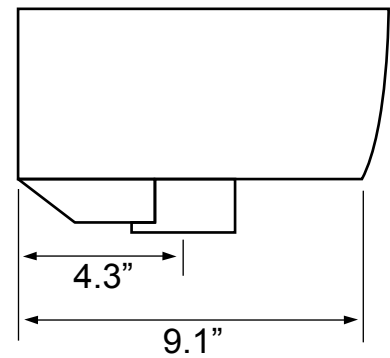

Features

- With overflow.
- Modern design.

Material

- White ceramic bathroom sink.

Installation

- Wall mount installation.
- Drop in installation.

Configurations

- Single Hole.

Technical Information

Bowl type:	Single
Installation:	Wall mounted Drop In
Bowl dimensions:	Length: 10.25" Width: 6.13" Depth: 3.25"
Drain hole:	1.75"
Faucet hole:	1.38"
Hole configurations:	1
Weight:	16.7 lbs