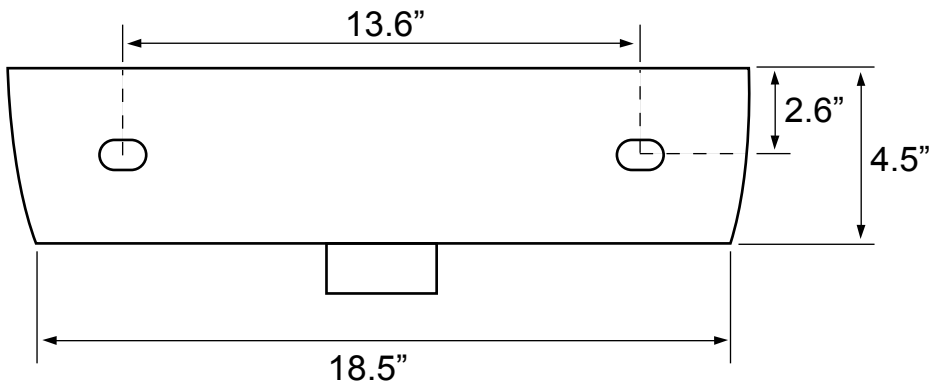

Features

- With overflow.
- Modern design.

Material

- White ceramic bathroom sink.

Installation

- Wall mount installation.
- Drop in installation.

Configurations

- Single Hole.

Technical Information

Bowl type:	Single
Installation:	Wall mounted Drop In
Bowl dimensions:	Length: 10.25" Width: 6.13" Depth: 3.25"
Drain hole:	1.75"
Faucet hole:	1.38"
Hole configurations:	1
Weight:	16.7 lbs