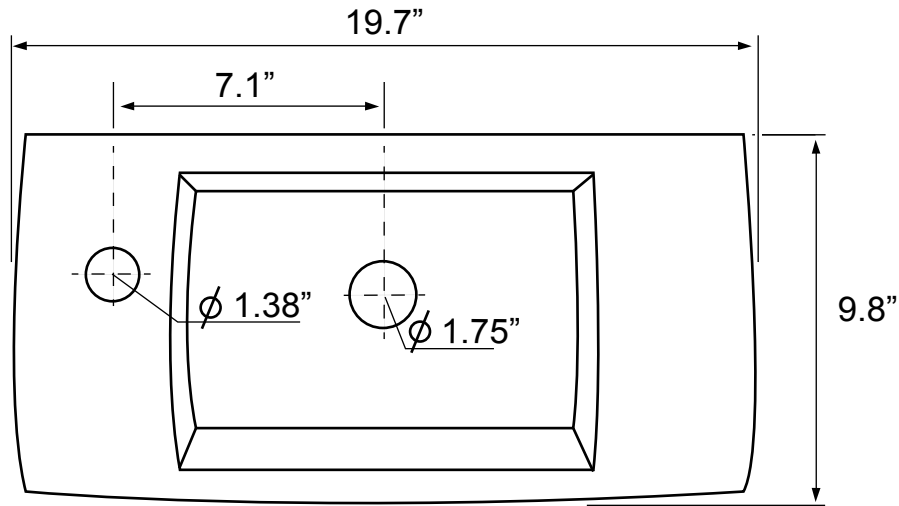

Features

- With overflow.
- Modern design.

Material

- White ceramic bathroom sink.

Installation

- Wall mount installation.
- Drop in installation.

Configurations

- Single Hole.

Technical Information

Bowl type:	Single
Installation:	Wall mounted Drop In
Bowl dimensions:	Length: 10.25" Width: 6.13" Depth: 3.25"
Drain hole:	1.75"
Faucet hole:	1.38"
Hole configurations:	1
Weight:	16.7 lbs