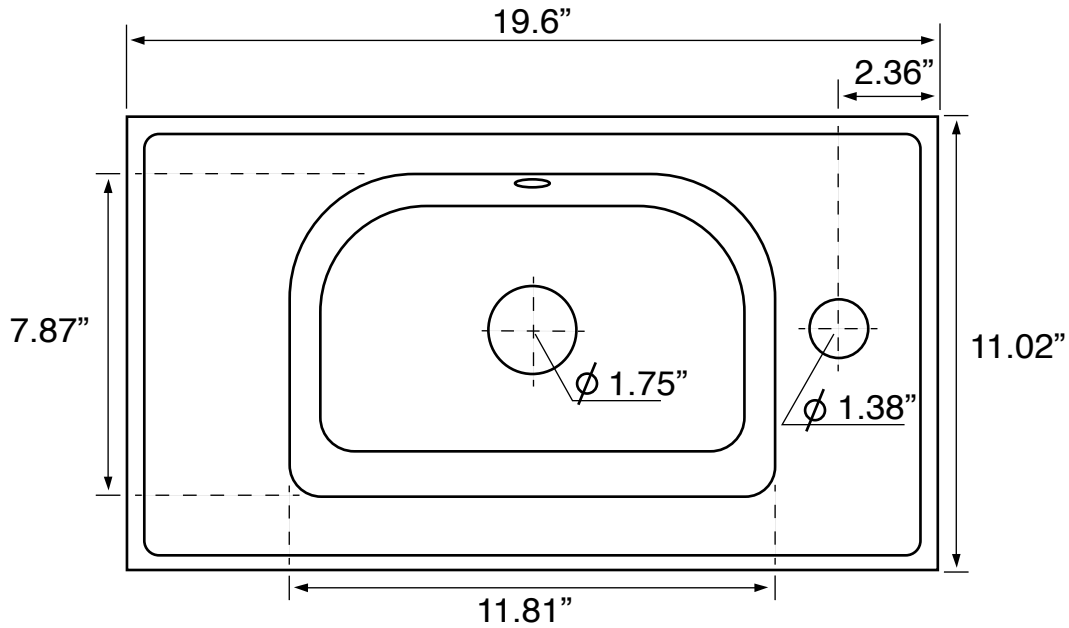

Features

- With overflow.
- Modern design.

Material

- White ceramic bathroom sink.

Installation

- Wall mount installation.
- Drop in installation.

Configurations

- Single Hole.

Nameek's One-Year Limited Warranty

See website for warranty information details.

Technical Information

Bowl type:	Single
Installation:	Wall mounted Drop in
Bowl dimensions:	Depth: 5" Length: 7.87" Width: 11.81"
Drain hole:	1.75"
Faucet hole:	1.38"
Hole configurations:	1
Weight:	20 lbs