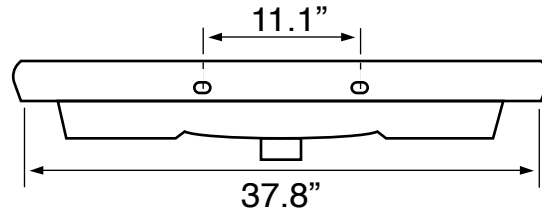

## Installation

- Wall mounted installation.
- Drop in installation.

## Configurations

- Single hole.
- Three hole (8-inch centers).

## Technical Information

Bowl type:	Single
Installation:	Wall mounted Drop in
Bowl dimensions:	Depth: 5.25"
Drain hole:	1.75"
Faucet hole:	1.38"
Hole configurations:	1, 3
Weight:	30 lbs