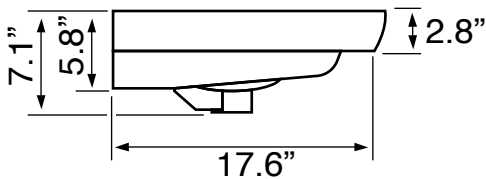

## Installation

- Wall mounted installation.
- Drop in installation.

## Configurations

- Single hole.
- Three hole (8-inch centers).

## Technical Information

Bowl type:	Single
Installation:	Wall mounted Drop in
Bowl dimensions:	Depth: 5.25"
Drain hole:	1.75"
Faucet hole:	1.38"
Hole configurations:	1, 3
Weight:	30 lbs