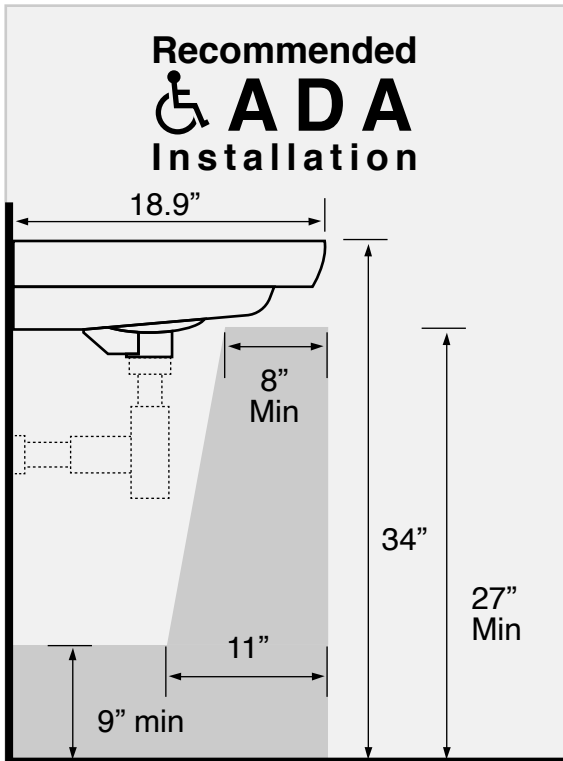

## Installation

- Wall mounted installation.
- Drop in installation.

## Configurations

- Single hole.
- Three hole (8-inch centers).

## Technical Information

Bowl type:	Single
Installation:	Wall mounted Drop in
Bowl dimensions:	Depth: 5.25"
Drain hole:	1.75"
Faucet hole:	1.38"
Hole configurations:	1, 3
Weight:	30 lbs