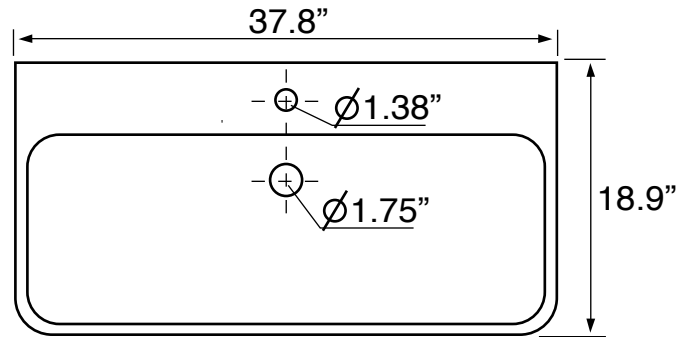

## Installation

- Wall mounted installation.
- Drop in installation.

## Configurations

- Single hole.
- Three hole (8-inch centers).

## Technical Information

Bowl type:	Single
Installation:	Wall mounted Drop in
Bowl dimensions:	Depth: 5.25"
Drain hole:	1.75"
Faucet hole:	1.38"
Hole configurations:	1, 3
Weight:	30 lbs