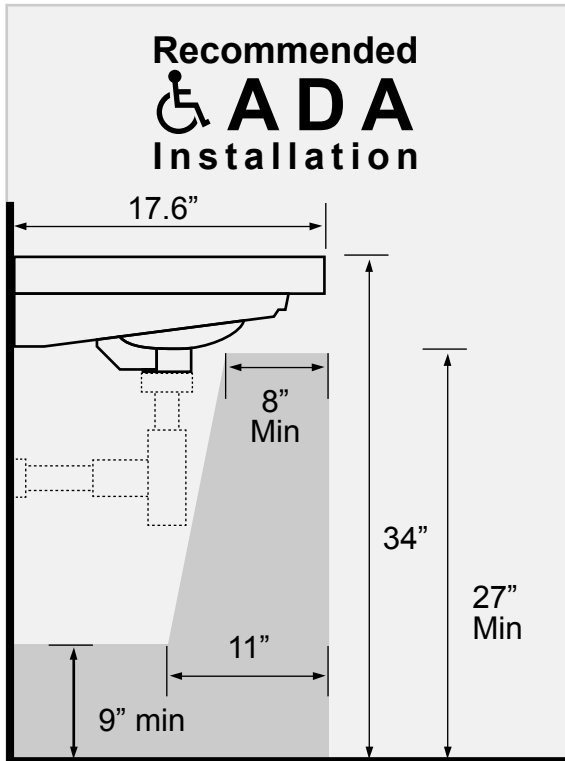

Features

- With overflow.
- Modern design.

Material

- White ceramic bathroom sink.

Installation

- Wall mount installation.
- Drop in installation.

Configurations

- Single Hole.
- Three Hole (8 inch centers).

Technical Information

Bowl type:	Single
Installation:	Wall mounted Drop In
Bowl dimensions:	Length: 29" Width: 12" Depth: 5.2"
Drain hole:	1.75"
Faucet hole:	1.38"
Hole configurations:	1, 3
Weight:	30 lbs