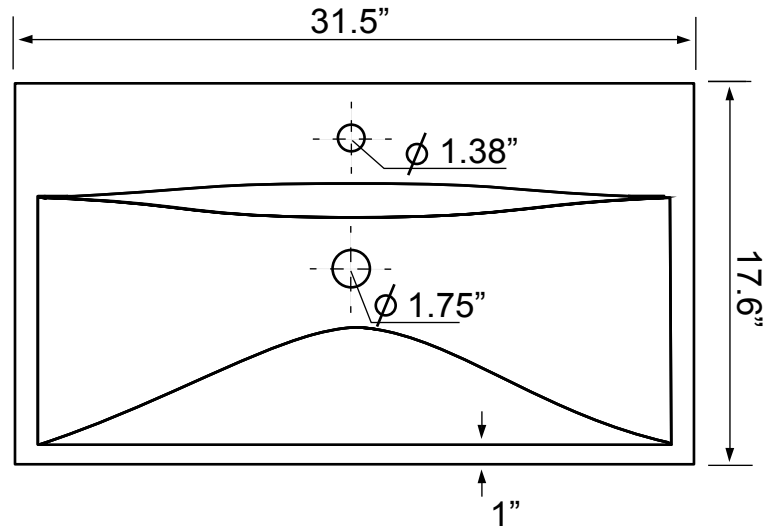

Features

- With overflow.
- Modern design.

Material

- White ceramic bathroom sink.

Installation

- Wall mount installation.
- Drop in installation.

Configurations

- Single Hole.
- Three Hole (8 inch centers).

Technical Information

Bowl type:	Single
Installation:	Wall mounted Drop In
Bowl dimensions:	Length: 29" Width: 12" Depth: 5.2"
Drain hole:	1.75"
Faucet hole:	1.38"
Hole configurations:	1, 3
Weight:	30 lbs