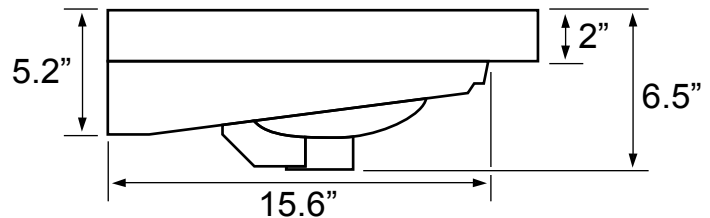

Features

- With overflow.
- Modern design.

Material

- White ceramic bathroom sink.

Installation

- Wall mount installation.
- Drop in installation.

Configurations

- Single Hole.
- Three Hole (8 inch centers).

Technical Information

Bowl type:	Single
Installation:	Wall mounted Drop In
Bowl dimensions:	Length: 29" Width: 12" Depth: 5.2"
Drain hole:	1.75"
Faucet hole:	1.38"
Hole configurations:	1, 3
Weight:	30 lbs