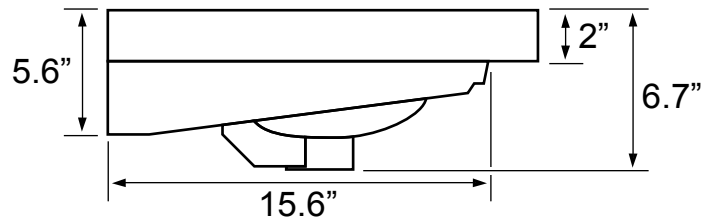

## Configurations

- Single Hole.
- Three Hole (8 inch centers).

## Technical Information

Bowl type:	Single
Installation:	Wall mounted Drop In
Bowl dimensions:	Depth: 5.6"
Drain hole:	1.75"
Faucet hole:	1.38"
Hole configurations:	1, 3
Weight:	30 lbs