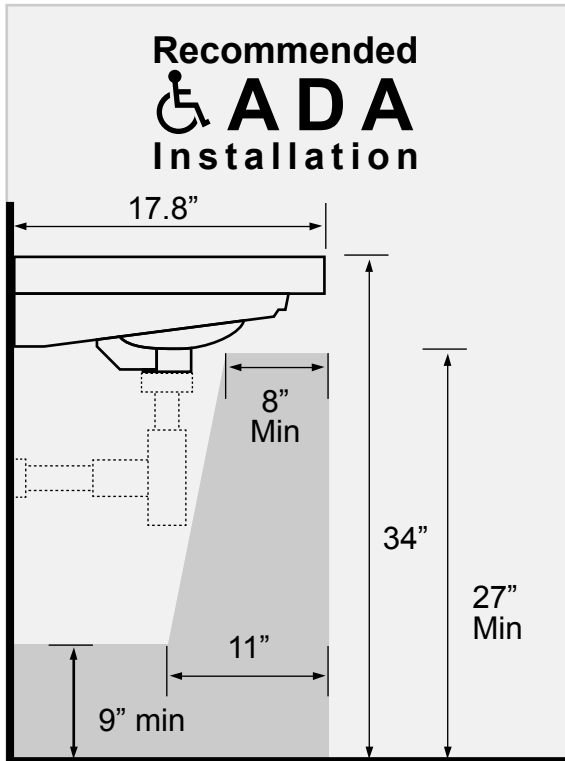

## Installation

- Wall mount installation.
- Drop in installation

## Configurations

- Single Hole.
- Three Hole (8 inch centers).

## Technical Information

Bowl type:	Single
Installation:	Wall mounted Drop In
Bowl dimensions:	Depth: 5.6"
Drain hole:	1.75"
Faucet hole:	1.38"
Hole configurations:	1, 3
Weight:	30 lbs