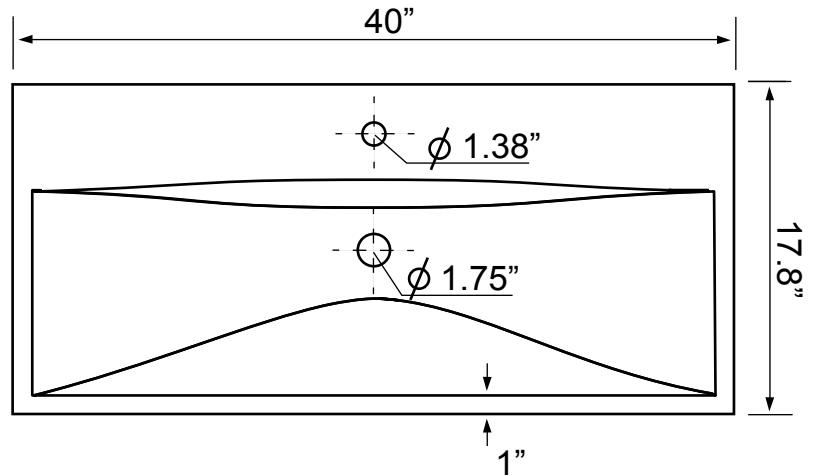

## Configurations

- Single Hole.
- Three Hole (8 inch centers).

## Technical Information

Bowl type:	Single
Installation:	Wall mounted Drop In
Bowl dimensions:	Depth: 5.6"
Drain hole:	1.75"
Faucet hole:	1.38"
Hole configurations:	1, 3
Weight:	30 lbs