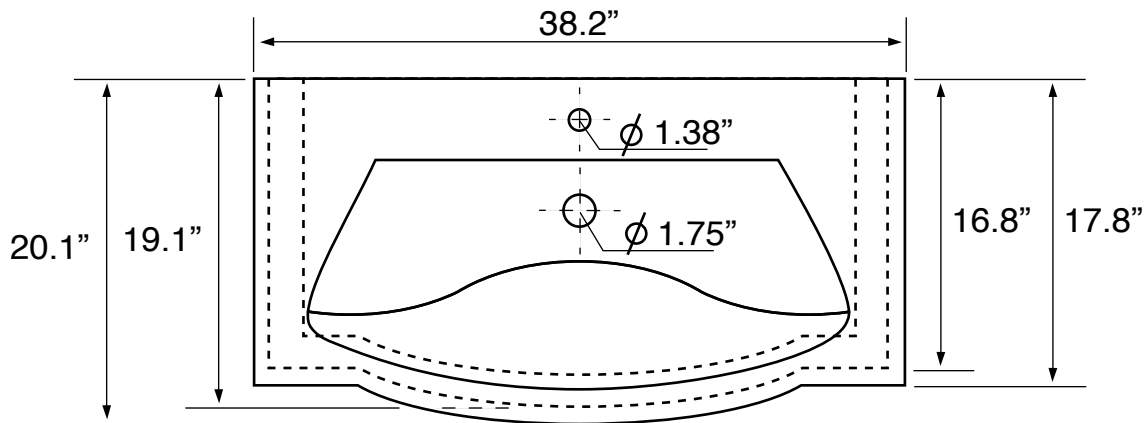

Features

- With overflow.
- Modern design.

Material

- White ceramic bathroom sink.

Installation

- Wall mounted installation.
- Drop in installation.

Configurations

- Single Hole.
- Three Hole (8-inch centers).

Nameek's One-Year Limited Warranty

See website for warranty information details.

Technical Information

Bowl type:	Single
Installation:	Wall mounted Drop in
Drain hole:	1.75"
Faucet hole:	1.38"
Hole configurations:	1, 3
Weight:	30 lbs