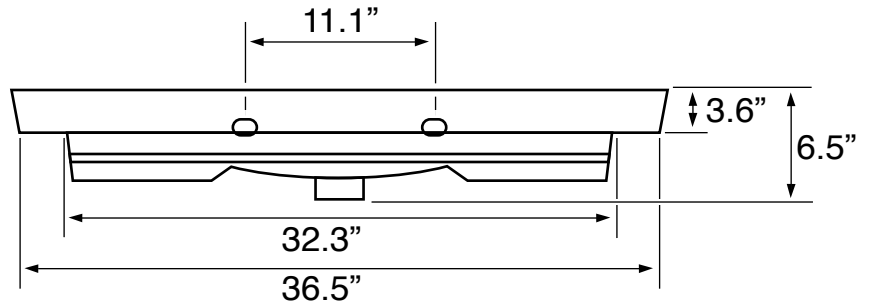

Features

- With overflow.
- Modern design.

Material

- White ceramic bathroom sink.

Installation

- Wall mounted installation.
- Drop in installation.

Configurations

- Single Hole.
- Three Hole (8-inch centers).

Nameek's One-Year Limited Warranty

See website for warranty information details.

Technical Information

Bowl type:	Single
Installation:	Wall mounted Drop in
Drain hole:	1.75"
Faucet hole:	1.38"
Hole configurations:	1, 3
Weight:	30 lbs