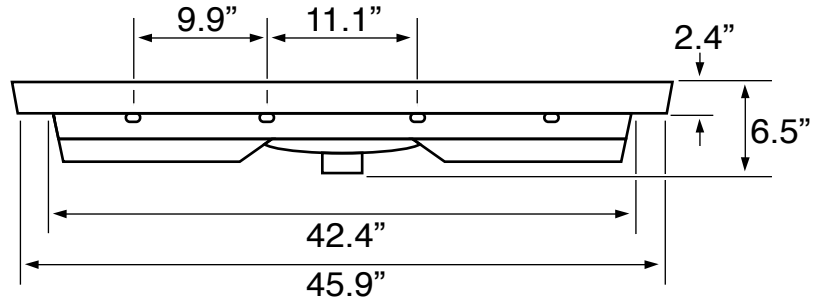

Features

- With overflow.
- Modern design.

Material

- White ceramic bathroom sink.

Installation

- Wall mounted installation.
- Drop in installation.

Configurations

- Single Hole.
- Three Hole (8-inch centers).

Nameek's One-Year Limited Warranty

See website for warranty information details.

Technical Information

Bowl type:	Single
Installation:	Wall mounted Drop in
Drain hole:	1.75"
Faucet hole:	1.38"
Hole configurations:	1, 3
Weight:	30 lbs