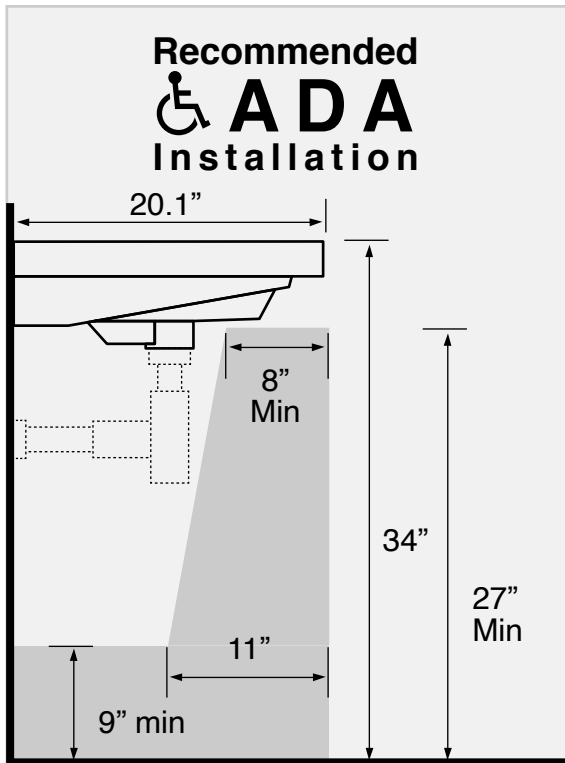

Features

- With overflow.
- Modern design.

Material

- White ceramic bathroom sink.

Installation

- Wall mounted installation.
- Drop in installation.

Configurations

- Single Hole.
- Three Hole (8-inch centers).

Nameek's One-Year Limited Warranty

See website for warranty information details.

Technical Information

Bowl type:	Single
Installation:	Wall mounted Drop in
Drain hole:	1.75"
Faucet hole:	1.38"
Hole configurations:	1, 3
Weight:	30 lbs