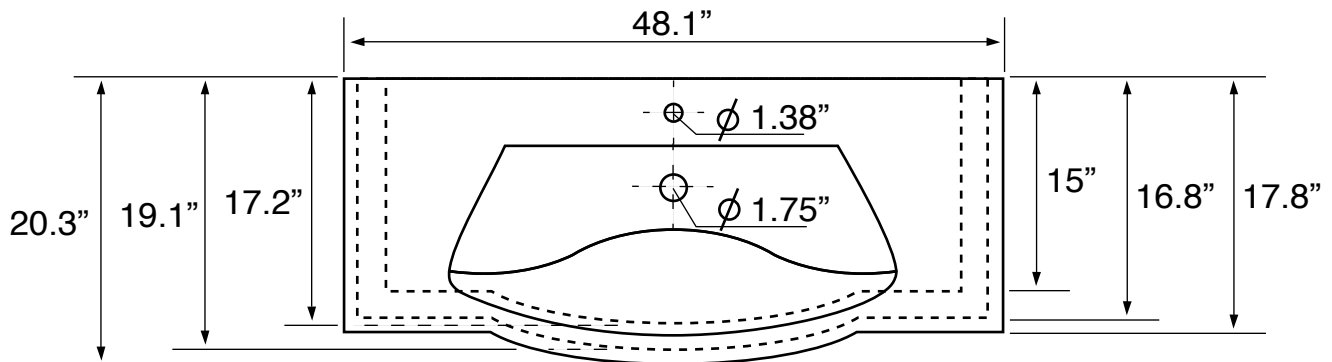

Features

- With overflow.
- Modern design.

Material

- White ceramic bathroom sink.

Installation

- Wall mounted installation.
- Drop in installation.

Configurations

- Single Hole.
- Three Hole (8-inch centers).

Nameek's One-Year Limited Warranty

See website for warranty information details.

Technical Information

Bowl type:	Single
Installation:	Wall mounted Drop in
Drain hole:	1.75"
Faucet hole:	1.38"
Hole configurations:	1, 3
Weight:	30 lbs