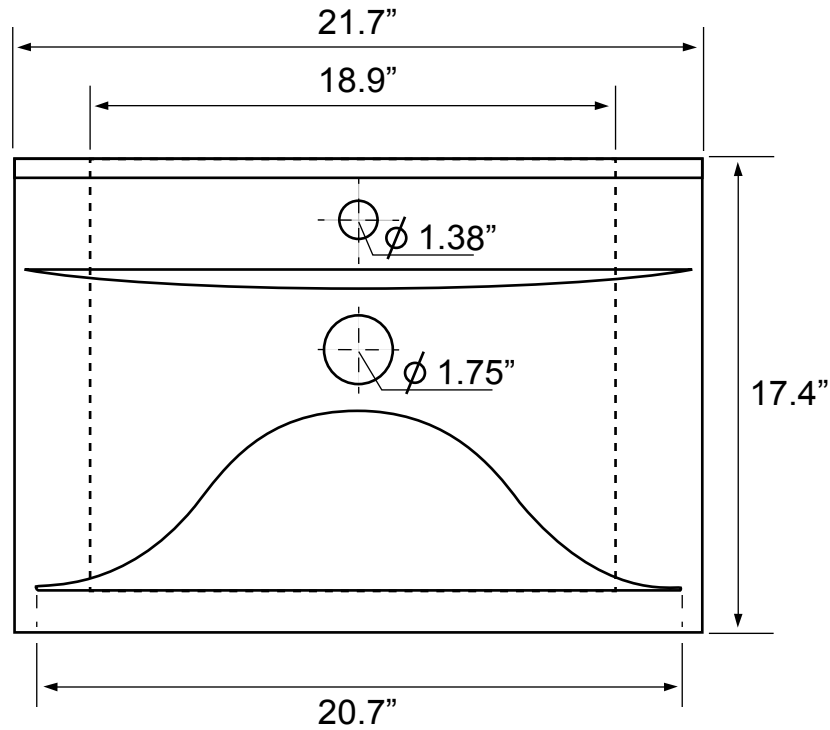

Features

- With overflow.
- Modern design.

Material

- White ceramic bathroom sink.

Installation

- Wall mounted installation.
- Semi recessed installation.

Configurations

- Single Hole.
- Three Hole (8-inch centers).

Nameek's One-Year Limited Warranty

See website for warranty information details.

Technical Information

Bowl type:	Single
Installation:	Semi recessed Wall mounted
Bowl dimensions:	Length: 20.7"
Drain hole:	1.75"
Faucet hole:	1.38"
Hole configurations:	1,3
Weight:	30 lbs