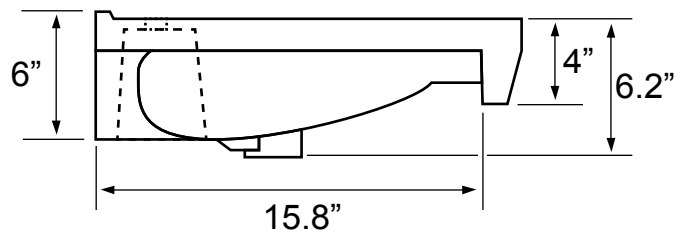

Features

- With overflow.
- Modern design.

Material

- White ceramic bathroom sink.

Installation

- Wall mounted installation.
- Semi recessed installation.

Configurations

- Single Hole.
- Three Hole (8-inch centers).

Nameek's One-Year Limited Warranty

See website for warranty information details.

Technical Information

Bowl type:	Single
Installation:	Semi recessed Wall mounted
Bowl dimensions:	Length: 20.7"
Drain hole:	1.75"
Faucet hole:	1.38"
Hole configurations:	1,3
Weight:	30 lbs