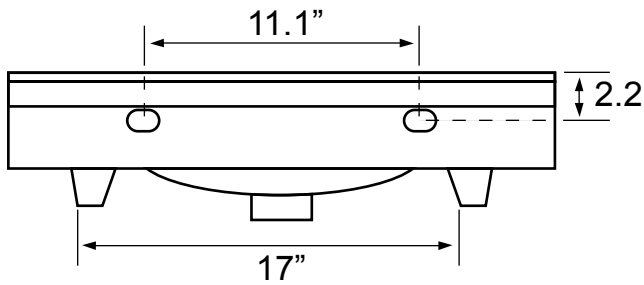

Features

- With overflow.
- Modern design.

Material

- White ceramic bathroom sink.

Installation

- Wall mounted installation.
- Semi recessed installation.

Configurations

- Single Hole.
- Three Hole (8-inch centers).

Nameek's One-Year Limited Warranty

See website for warranty information details.

Technical Information

Bowl type:	Single
Installation:	Semi recessed Wall mounted
Bowl dimensions:	Length: 20.7"
Drain hole:	1.75"
Faucet hole:	1.38"
Hole configurations:	1,3
Weight:	30 lbs