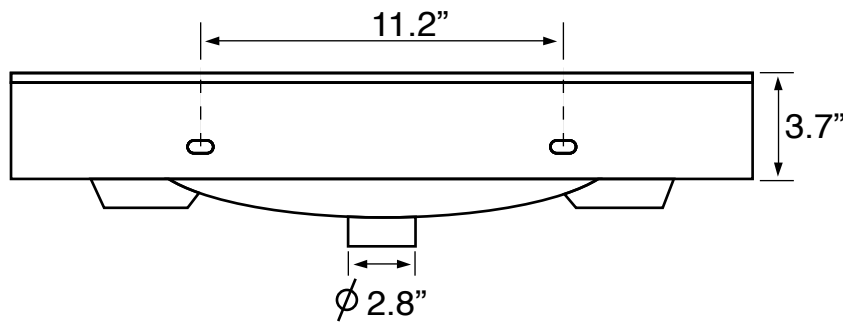

Features

- With overflow.
- Modern design.

Material

- White ceramic bathroom sink.

Installation

- Wall mount installation.
- Drop in installation.

Configurations

- Single Hole.
- Three Hole (8-inch centers).

Nameek's One-Year Limited Warranty

See website for warranty information details.

Technical Information

Bowl type:	Single
Installation:	Wall mounted Drop In
Bowl dimensions:	Length: 30" Width: 10.75" Depth: 5"
Drain hole:	1.75"
Faucet hole:	1.38"
Hole configurations:	1,3
Weight:	52 lbs