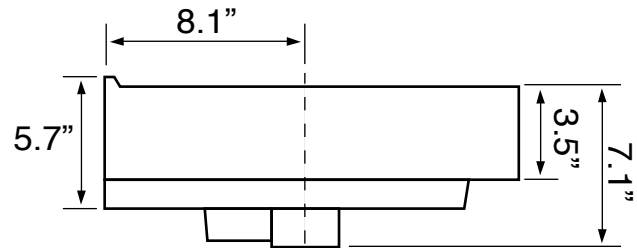

Features

- With overflow.
- Modern design.

Material

- White ceramic bathroom sink.

Installation

- Wall mount installation.
- Drop in installation.

Configurations

- Single Hole.
- Three Hole (8-inch centers).

Nameek's One-Year Limited Warranty

See website for warranty information details.

Technical Information

Bowl type:	Single
Installation:	Wall mounted Drop In
Bowl dimensions:	Length: 30" Width: 10.75" Depth: 5"
Drain hole:	1.75"
Faucet hole:	1.38"
Hole configurations:	1,3
Weight:	52 lbs