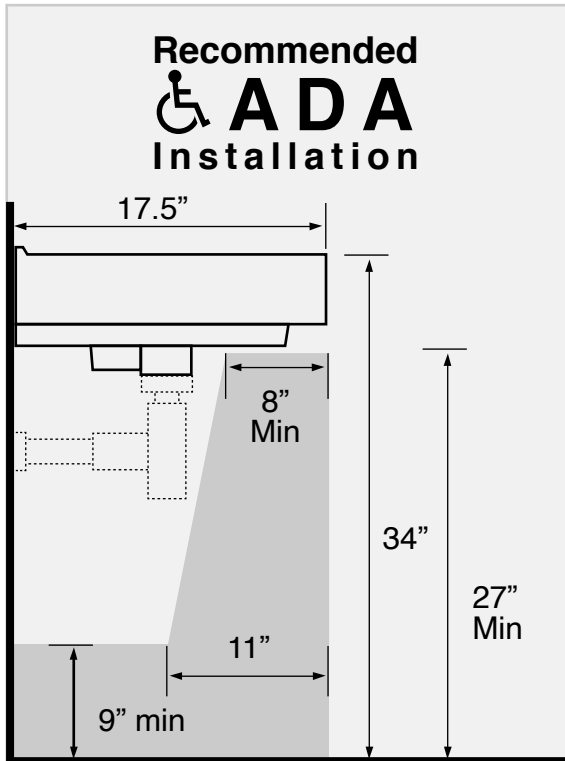

Features

- With overflow.
- Modern design.

Material

- White ceramic bathroom sink.

Installation

- Wall mount installation.
- Drop in installation.

Configurations

- Single Hole.
- Three Hole (8-inch centers).

Nameek's One-Year Limited Warranty

See website for warranty information details.

Technical Information

Bowl type:	Single
Installation:	Wall mounted Drop In
Bowl dimensions:	Length: 30" Width: 10.75" Depth: 5"
Drain hole:	1.75"
Faucet hole:	1.38"
Hole configurations:	1,3
Weight:	52 lbs