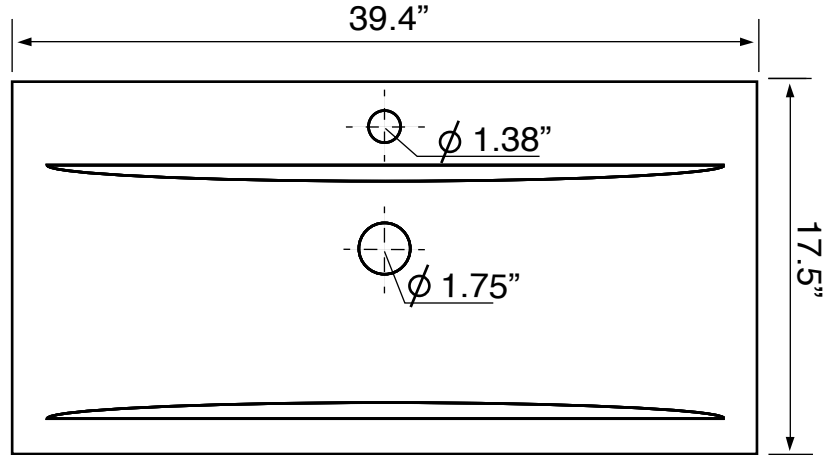

Features

- With overflow.
- Modern design.

Material

- White ceramic bathroom sink.

Installation

- Wall mount installation.
- Drop in installation.

Configurations

- Single Hole.
- Three Hole (8-inch centers).

Nameek's One-Year Limited Warranty

See website for warranty information details.

Technical Information

Bowl type:	Single
Installation:	Wall mounted Drop In
Bowl dimensions:	Length: 30" Width: 10.75" Depth: 5"
Drain hole:	1.75"
Faucet hole:	1.38"
Hole configurations:	1,3
Weight:	52 lbs