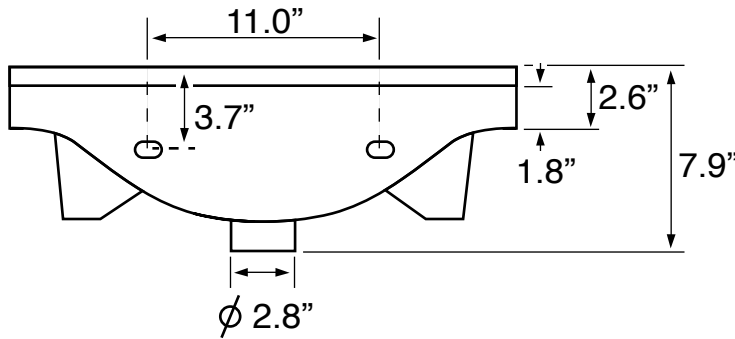

## Installation

- Wall mount installation.
- Drop in installation.

## Configurations

- Single Hole.

## Technical Information

Bowl type:	Single
Installation:	Wall mounted Drop in
Bowl Dimensions:	Depth: 5" Width: 11.5" Length: 14.5"
Drain hole:	1.75"
Faucet hole:	1.38"
Hole configurations:	1
Weight:	27.4 lbs