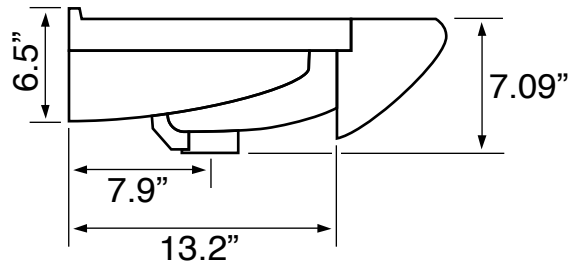

## Installation

- Wall mount installation.
- Drop in installation.

## Configurations

- Single Hole.

## Technical Information

Bowl type:	Single
Installation:	Wall mounted Drop in
Bowl Dimensions:	Depth: 5" Width: 11.5" Length: 14.5"
Drain hole:	1.75"
Faucet hole:	1.38"
Hole configurations:	1
Weight:	27.4 lbs