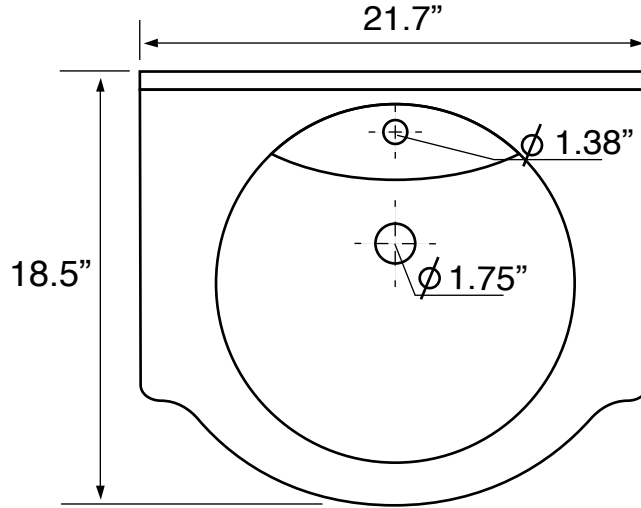

## Installation

- Wall mount installation.
- Drop in installation.

## Configurations

- Single Hole.

## Technical Information

Bowl type:	Single
Installation:	Wall mounted Drop in
Bowl Dimensions:	Depth: 5" Width: 11.5" Length: 14.5"
Drain hole:	1.75"
Faucet hole:	1.38"
Hole configurations:	1
Weight:	27.4 lbs