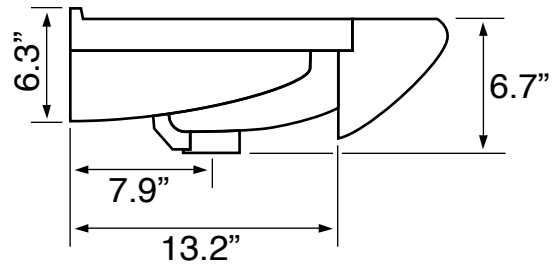

## Installation

- Wall mount installation.
- Drop in installation.

## Configurations

- Single Hole.

## Technical Information

Bowl type:	Single
Installation:	Wall mounted Drop in
Drain hole:	1.75"
Faucet hole:	1.38"
Hole configurations:	1
Weight:	47.7 lbs