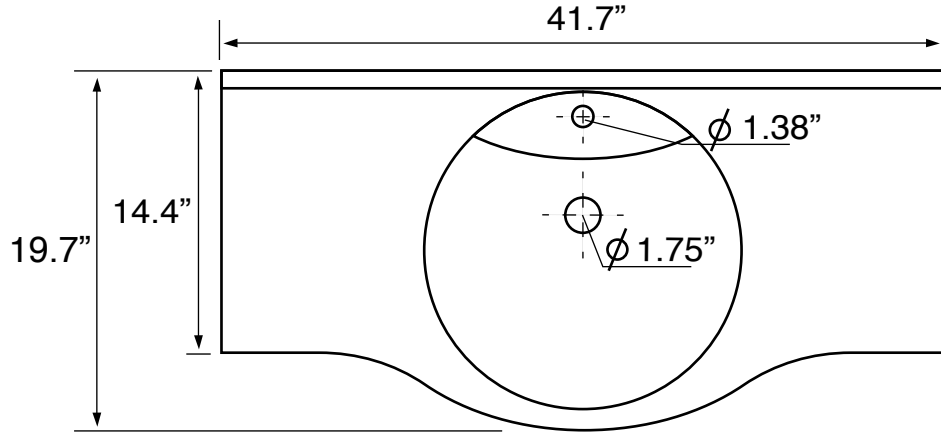

## Installation

- Wall mount installation.
- Drop in installation.

## Configurations

- Single Hole.

## Technical Information

Bowl type:	Single
Installation:	Wall mounted Drop in
Drain hole:	1.75"
Faucet hole:	1.38"
Hole configurations:	1
Weight:	47.7 lbs