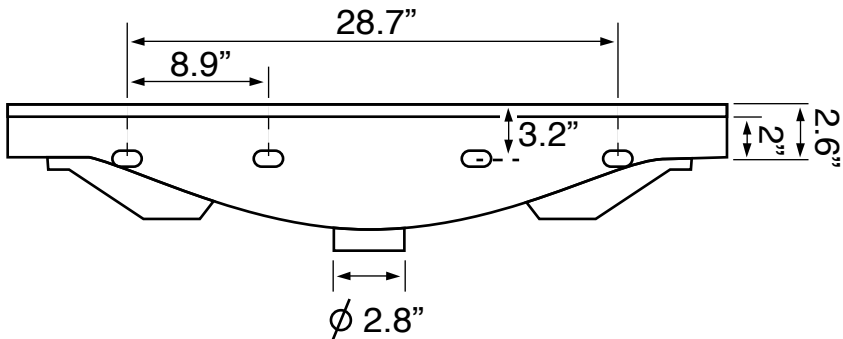

## Installation

- Wall mount installation.
- Drop in installation.

## Configurations

- Single Hole.

## Technical Information

Bowl type:	Single
Installation:	Wall mounted Drop in
Drain hole:	1.75"
Faucet hole:	1.38"
Hole configurations:	1
Weight:	47.7 lbs