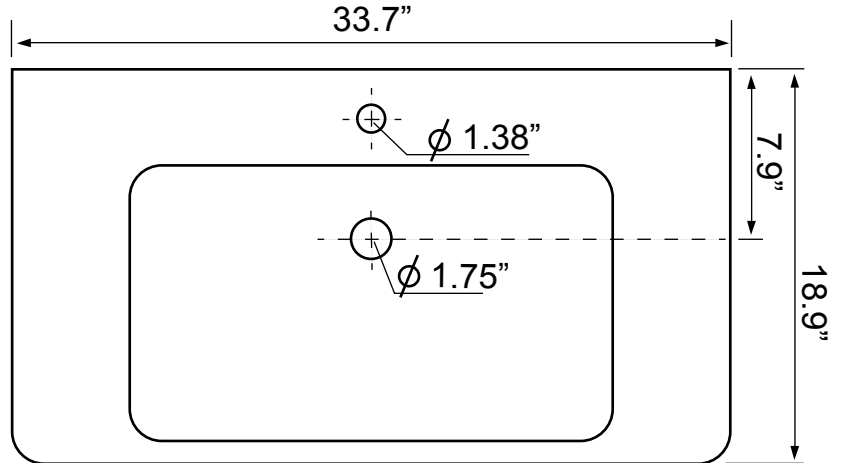

Features

- With overflow.
- Modern design.

Material

- White ceramic bathroom sink.

Installation

- Wall mount installation.
- Drop in installation.

Configurations

- Single Hole.

Technical Information

Bowl type:	Single
Installation:	Wall mounted Drop In
Bowl dimensions:	Length: 22.25" Width: 12.5" Depth: 4.5"
Drain hole:	1.75"
Faucet hole:	1.38"
Hole configurations:	1
Weight:	41.4 lbs