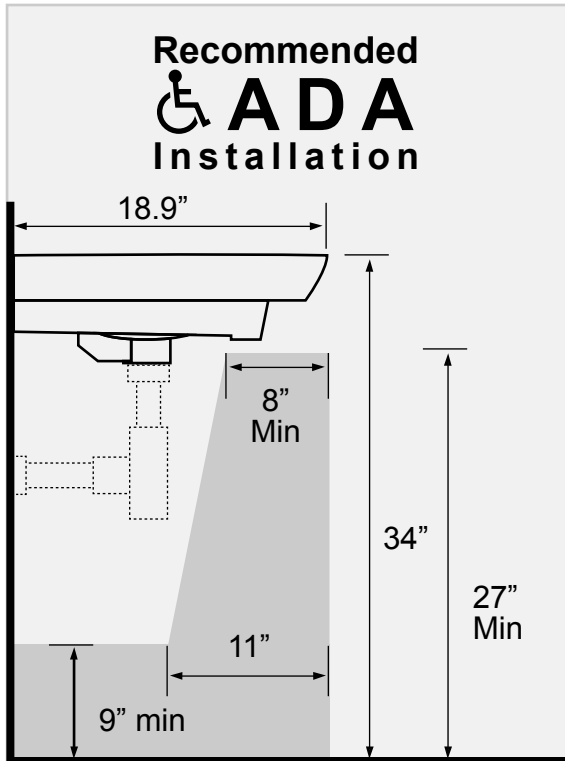

Features

- With overflow.
- Modern design.

Material

- White ceramic bathroom sink.

Installation

- Wall mount installation.
- Drop in installation.

Configurations

- Single Hole.

Technical Information

Bowl type:	Single
Installation:	Wall mounted Drop In
Bowl dimensions:	Length: 22.25" Width: 12.5" Depth: 4.5"
Drain hole:	1.75"
Faucet hole:	1.38"
Hole configurations:	1
Weight:	41.4 lbs