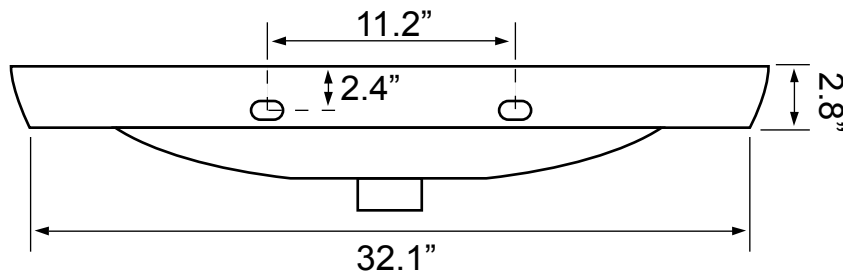

Features

- With overflow.
- Modern design.

Material

- White ceramic bathroom sink.

Installation

- Wall mount installation.
- Drop in installation.

Configurations

- Single Hole.

Technical Information

Bowl type:	Single
Installation:	Wall mounted Drop In
Bowl dimensions:	Length: 22.25" Width: 12.5" Depth: 4.5"
Drain hole:	1.75"
Faucet hole:	1.38"
Hole configurations:	1
Weight:	41.4 lbs