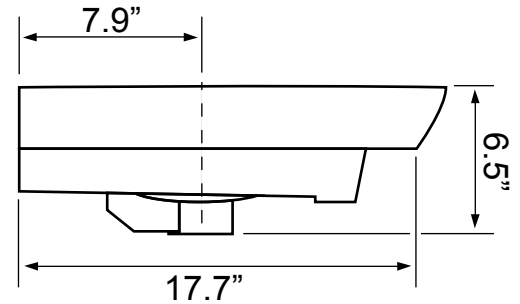

Features

- With overflow.
- Modern design.

Material

- White ceramic bathroom sink.

Installation

- Wall mount installation.
- Drop in installation.

Configurations

- Single Hole.

Technical Information

Bowl type:	Single
Installation:	Wall mounted Drop In
Bowl dimensions:	Length: 22.25" Width: 12.5" Depth: 4.5"
Drain hole:	1.75"
Faucet hole:	1.38"
Hole configurations:	1
Weight:	41.4 lbs