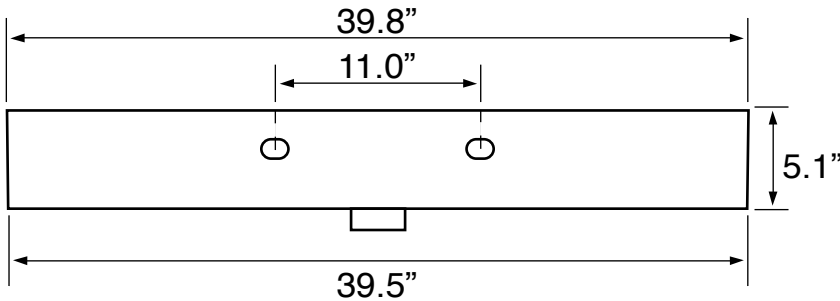

Features

- With overflow.
- Modern design.

Material

- White ceramic bathroom sink.

Installation

- Wall mount installation.
- Drop in installation.

Configurations

- Single Hole.
- Three Hole (8-inch centers).

Nameek's One-Year Limited Warranty

See website for warranty information details.

Technical Information

Bowl type:	Single
Installation:	Wall mounted Drop In
Bowl dimensions:	Length: 37.8" Width: 12.5" Depth: 4.55"
Drain hole:	1.75"
Faucet hole:	1.38"
Hole configurations:	1,3
Weight:	53.8 lbs