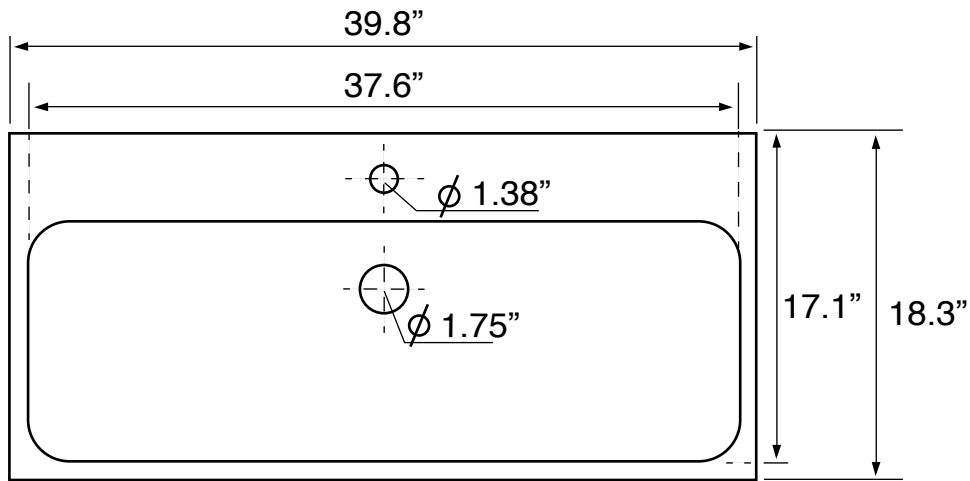

Features

- With overflow.
- Modern design.

Material

- White ceramic bathroom sink.

Installation

- Wall mount installation.
- Drop in installation.

Configurations

- Single Hole.
- Three Hole (8-inch centers).

Nameek's One-Year Limited Warranty

See website for warranty information details.

Technical Information

Bowl type:	Single
Installation:	Wall mounted Drop In
Bowl dimensions:	Length: 37.8" Width: 12.5" Depth: 4.55"
Drain hole:	1.75"
Faucet hole:	1.38"
Hole configurations:	1,3
Weight:	53.8 lbs