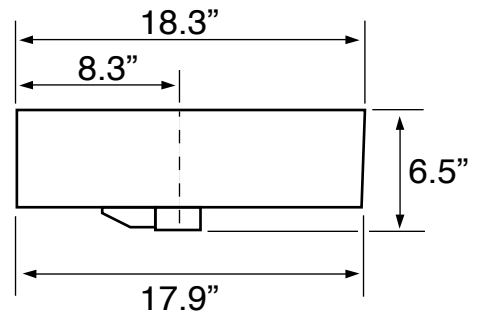

Features

- With overflow.
- Modern design.

Material

- White ceramic bathroom sink.

Installation

- Wall mount installation.
- Drop in installation.

Configurations

- Single Hole.
- Three Hole (8-inch centers).

Nameek's One-Year Limited Warranty

See website for warranty information details.

Technical Information

Bowl type:	Single
Installation:	Wall mounted Drop In
Bowl dimensions:	Length: 37.8" Width: 12.5" Depth: 4.55"
Drain hole:	1.75"
Faucet hole:	1.38"
Hole configurations:	1,3
Weight:	53.8 lbs