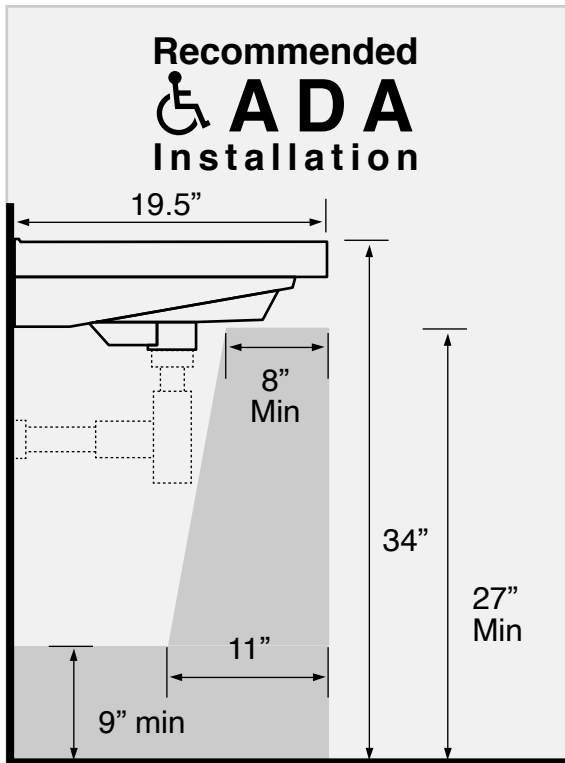

## Installation

- Wall mounted installation.
- Drop in installation.

## Configurations

- Single Hole.
- Three Hole (8-inch centers).

## Technical Information

Bowl type:	Single
Installation:	Wall mounted Drop in
Drain hole:	1.75"
Faucet hole:	1.38"
Hole configurations:	1, 3
Weight:	30 lbs