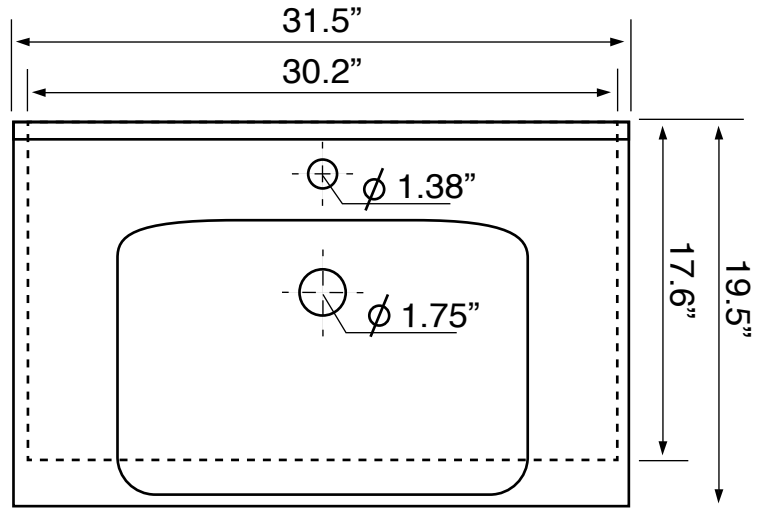

## Installation

- Wall mounted installation.
- Drop in installation.

## Configurations

- Single Hole.
- Three Hole (8-inch centers).

## Technical Information

Bowl type:	Single
Installation:	Wall mounted Drop in
Drain hole:	1.75"
Faucet hole:	1.38"
Hole configurations:	1, 3
Weight:	30 lbs