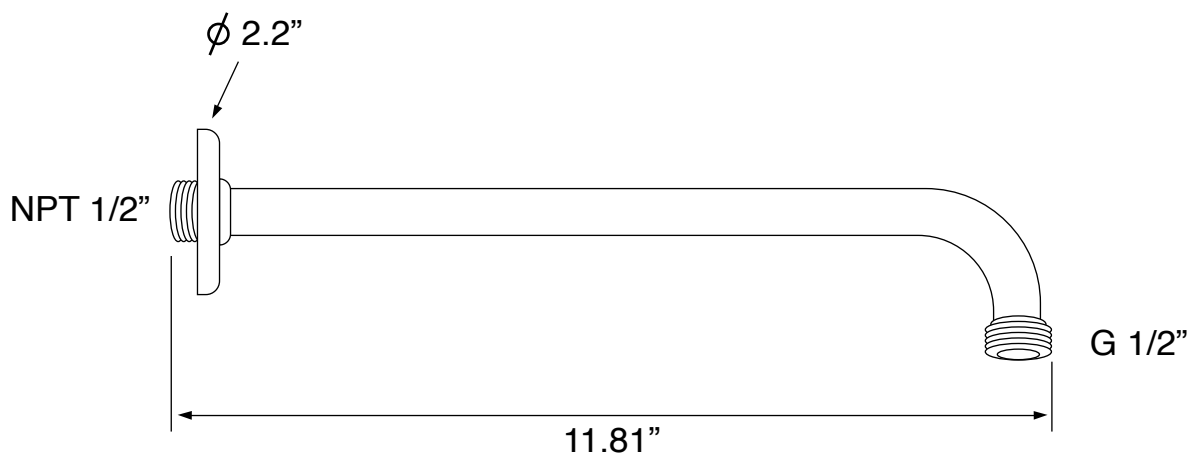

Shower Arm

Remer 343-30US-CR

Shower Head

Remer 356MD25