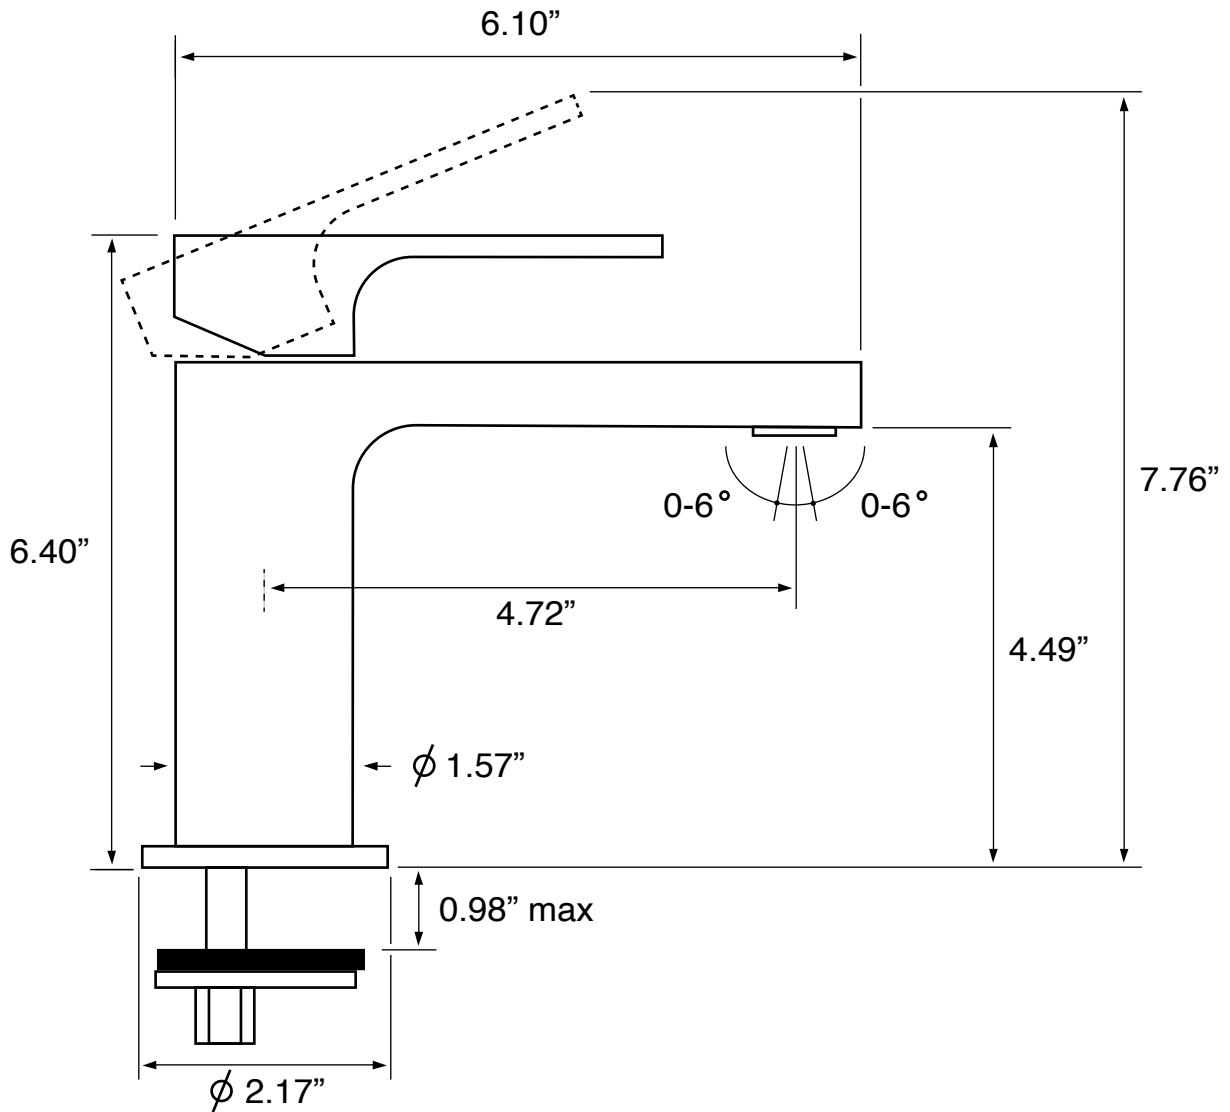

Features

- Matte black finish
- Solid brass body
- Modern design
- Lever style handle
- 1 hole mount (escutcheon included)
- Flexible hose included
- 1.2 GPM max flow rate
- Ceramic disc technology cartridge

Nameek's One-Year Limited Warranty

See website for warranty information details.

Color/Finish Details

Color	Code	Description
	NO	Matte black

Technical Information

Installation:	Deck mount One hole
Spout dimensions:	Reach: 4.72" Height: 4.49"
Handle style:	Lever
Weight:	3.5 lbs