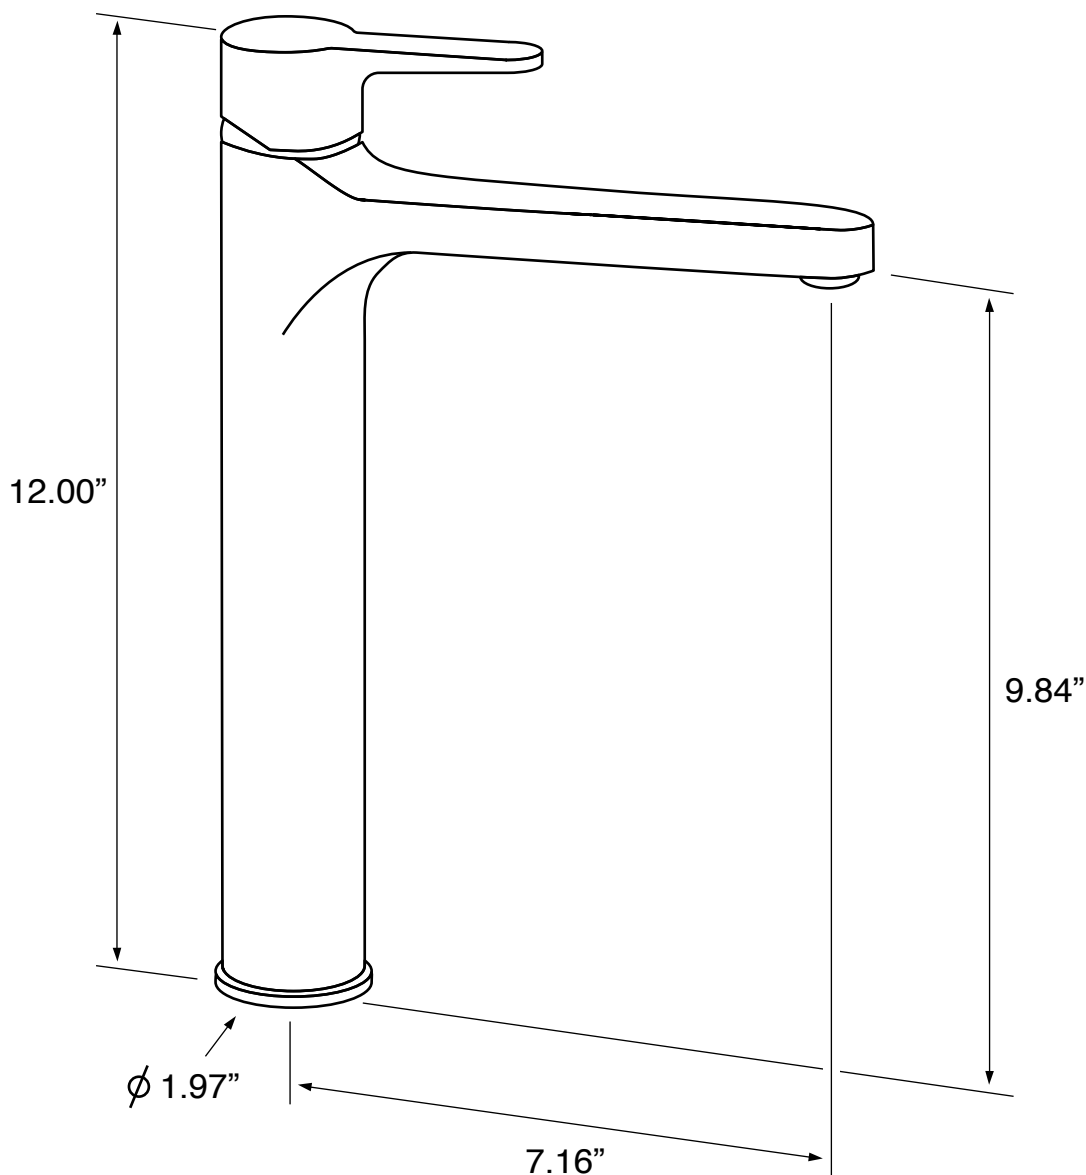

Features

- Polished chrome finish
- Solid brass body
- Modern design
- Lever style handle
- 1 hole mount (escutcheon included)
- Flexible hose included
- 1.2 GPM max flow rate
- Ceramic disc technology cartridge

Nameek's One-Year Limited Warranty

See website for warranty information details.

Color/Finish Details

Color	Code	Description
	CR	Polished chrome

Technical Information

Installation:	Deck mount One hole
Spout dimensions:	Reach: 7.17" Height: 9.84"
Handle style:	Lever
Weight:	4.9 lbs