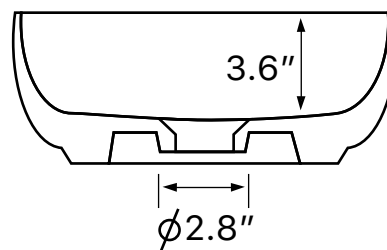

Technical Information

Bowl type:	Single
Installation:	Vessel
Bowl dimensions:	Length: 12.7"
	Width: 12.7"
	Depth: 3.6"
Drain hole:	1.75"
Weight:	20 lbs

Notes

Install this product according to the installation instructions.