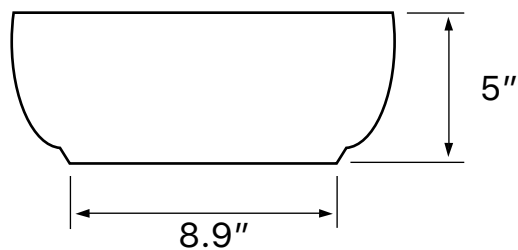

Features

- Without overflow.
- Modern design.

Material

- White ceramic bathroom sink.

Installation

- Vessel / above-counter installation.

Nameek's One-Year Limited Warranty

See website for warranty information details.

Technical Information

Bowl type:	Single
Installation:	Vessel
Bowl dimensions:	Length: 12.7"
	Width: 12.7"
	Depth: 3.6"
Drain hole:	1.75"
Weight:	20 lbs

Notes

Install this product according to the installation instructions.