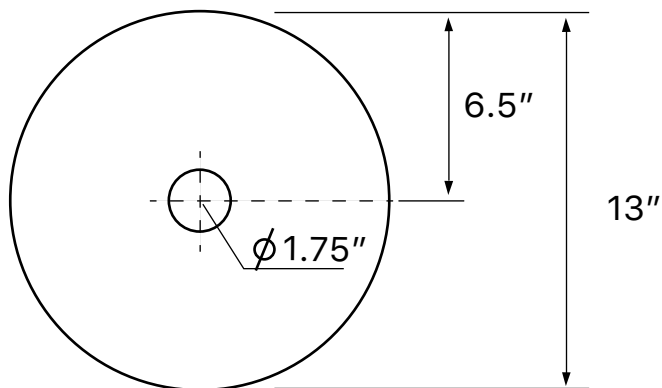

Features

- Without overflow.
- Modern design.

Material

- White ceramic bathroom sink.

Installation

- Vessel / above-counter installation.

Nameek's One-Year Limited Warranty

See website for warranty information details.

Technical Information

Bowl type:	Single
Installation:	Vessel
Bowl dimensions:	Length: 12.7"
	Width: 12.7"
	Depth: 3.6"
Drain hole:	1.75"
Weight:	20 lbs

Notes

Install this product according to the installation instructions.