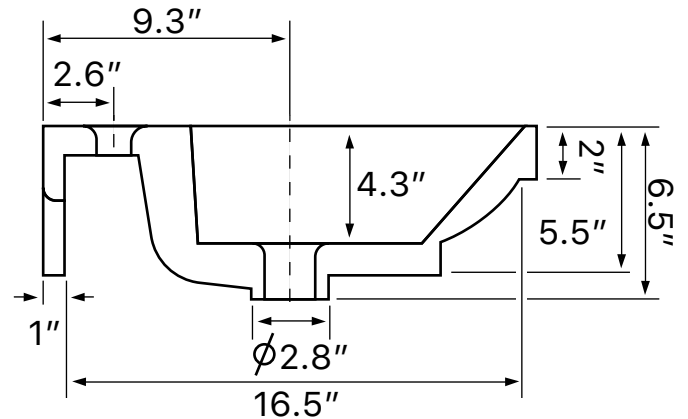

Features

- With overflow.
- Modern design.

Material

- White ceramic bathroom sink.

Installation

- Wall mount installation.
- Drop in installation.

Configurations

- Single Hole.
- Three Hole (8-inch centers).
- No Hole.

Technical Information

Bowl type:	Single
Installation:	Wall mounted Drop In
Bowl dimensions:	Length: 23.5" Width: 10" Depth: 4.3"
Drain hole:	1.75"
Faucet hole:	1.38"
Hole configurations:	0, 1, 3
Weight:	40 lbs