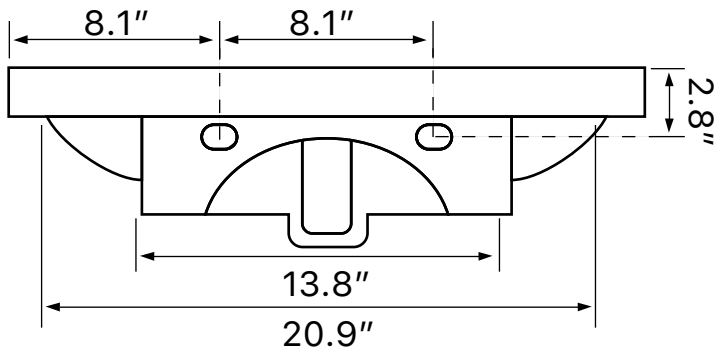

Features

- With overflow.
- Modern design.

Material

- White ceramic bathroom sink.

Installation

- Wall mount installation.
- Drop in installation.

Configurations

- Single Hole.
- Three Hole (8-inch centers).
- No Hole.

Technical Information

Bowl type:	Single
Installation:	Wall mounted Drop In
Bowl dimensions:	Length: 23.5" Width: 10" Depth: 4.3"
Drain hole:	1.75"
Faucet hole:	1.38"
Hole configurations:	0, 1, 3
Weight:	40 lbs