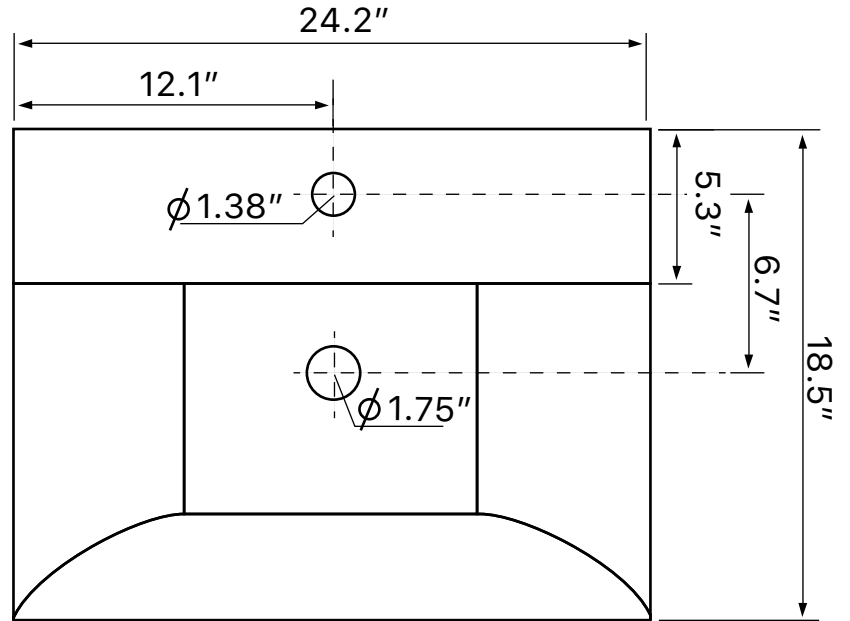

Features

- With overflow.
- Modern design.

Material

- White ceramic bathroom sink.

Installation

- Wall mount installation.
- Drop in installation.

Configurations

- Single Hole.
- Three Hole (8-inch centers).
- No Hole.

Technical Information

Bowl type:	Single
Installation:	Wall mounted Drop In
Bowl dimensions:	Length: 23.5" Width: 10" Depth: 4.3"
Drain hole:	1.75"
Faucet hole:	1.38"
Hole configurations:	0, 1, 3
Weight:	40 lbs