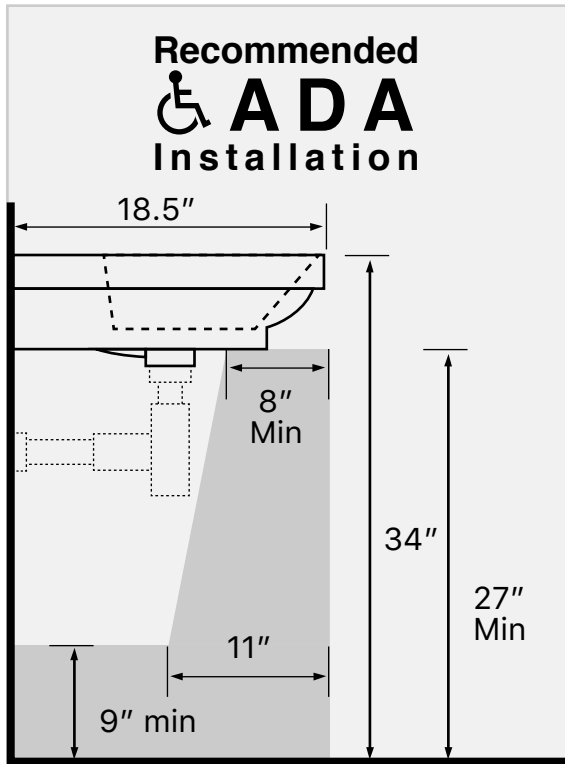

Features

- With overflow.
- Modern design.

Material

- White ceramic bathroom sink.

Installation

- Wall mount installation.
- Drop in installation.

Configurations

- Single Hole.
- Three Hole (8-inch centers).
- No Hole.

Technical Information

Bowl type:	Single
Installation:	Wall mounted Drop In
Bowl dimensions:	Length: 23.5" Width: 10" Depth: 4.3"
Drain hole:	1.75"
Faucet hole:	1.38"
Hole configurations:	0, 1, 3
Weight:	40 lbs