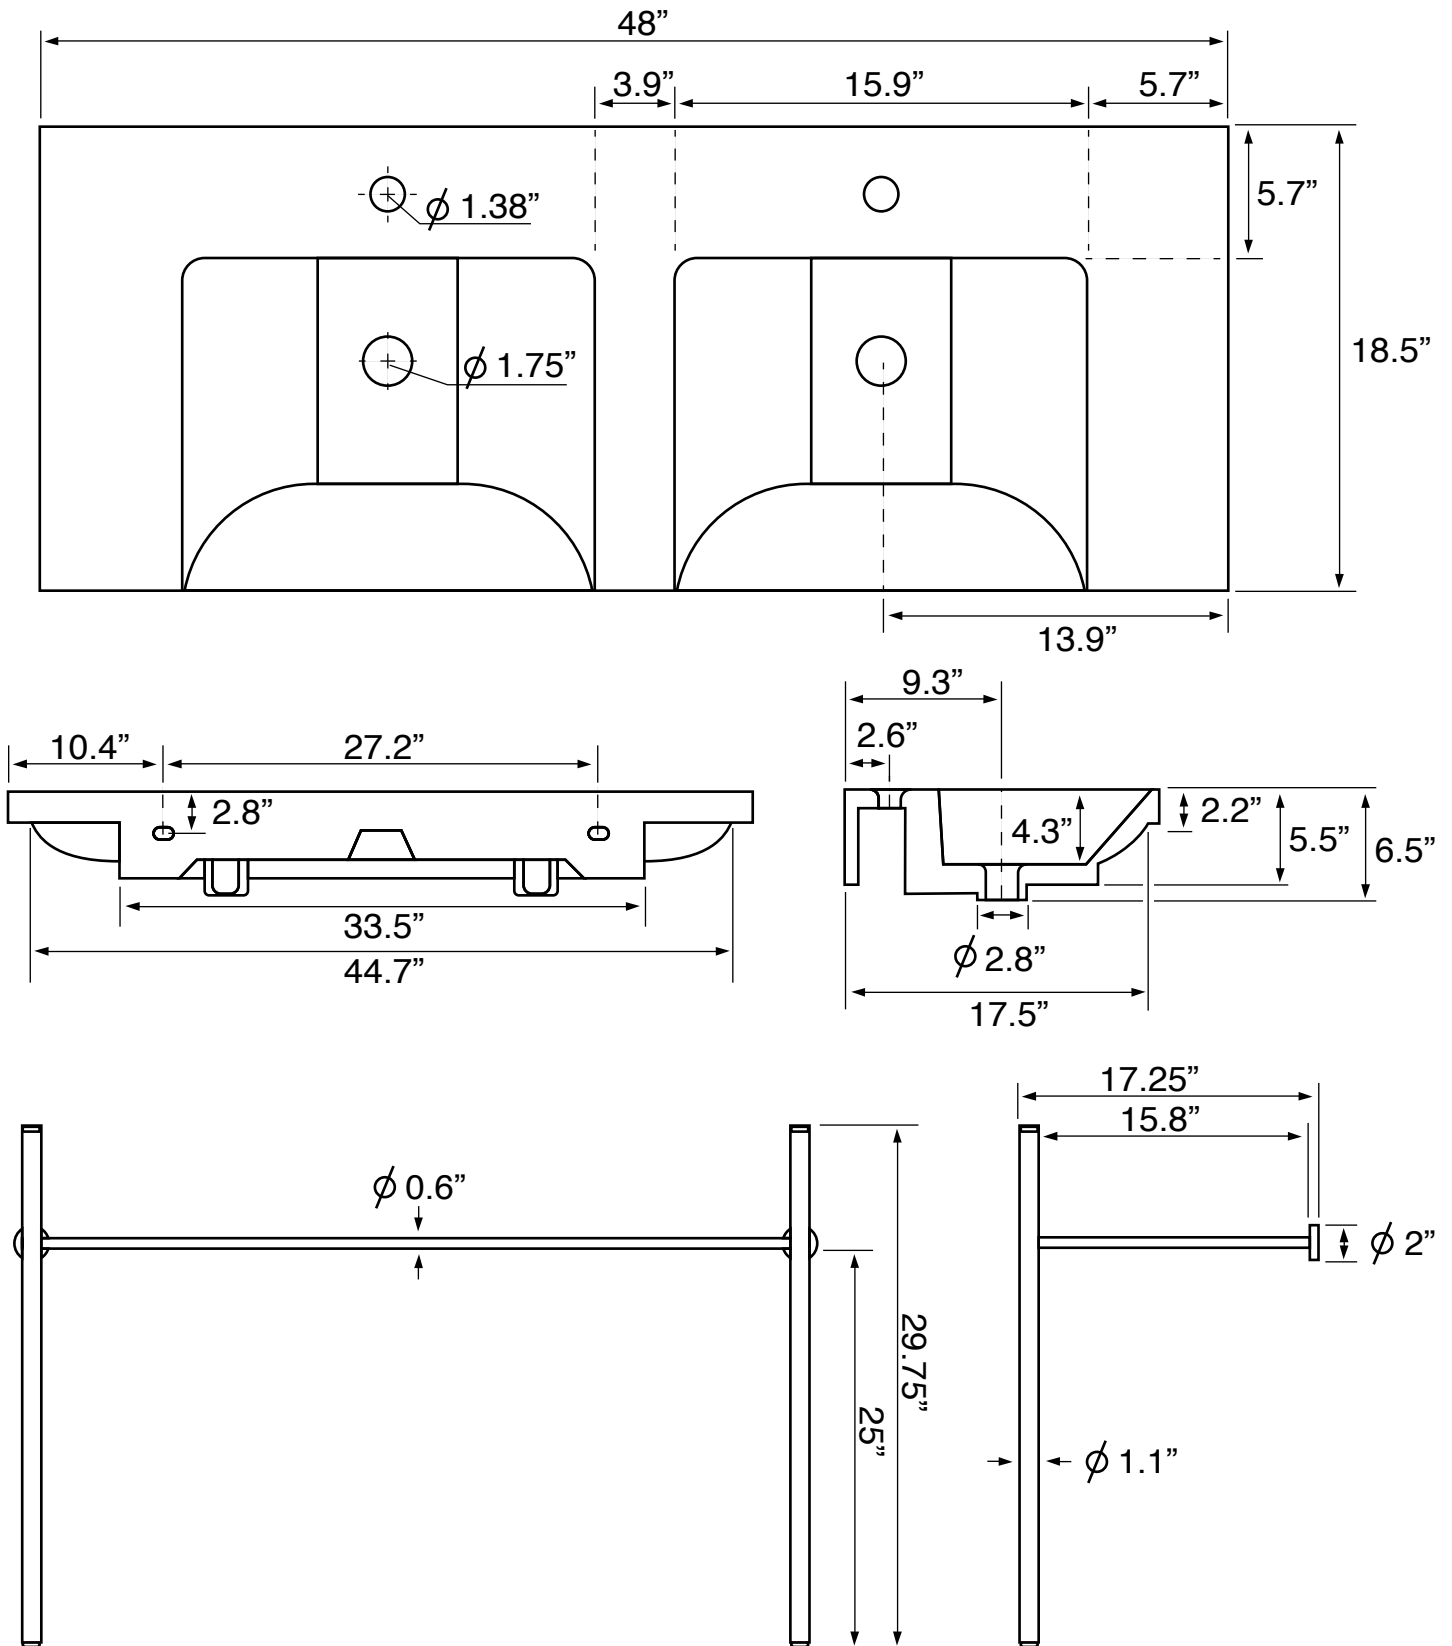

USA/Canada: 215.256.4197

Nameek's reserves the right to make revisions without notice to product specifications.

For more information, go to www.nameeks.com