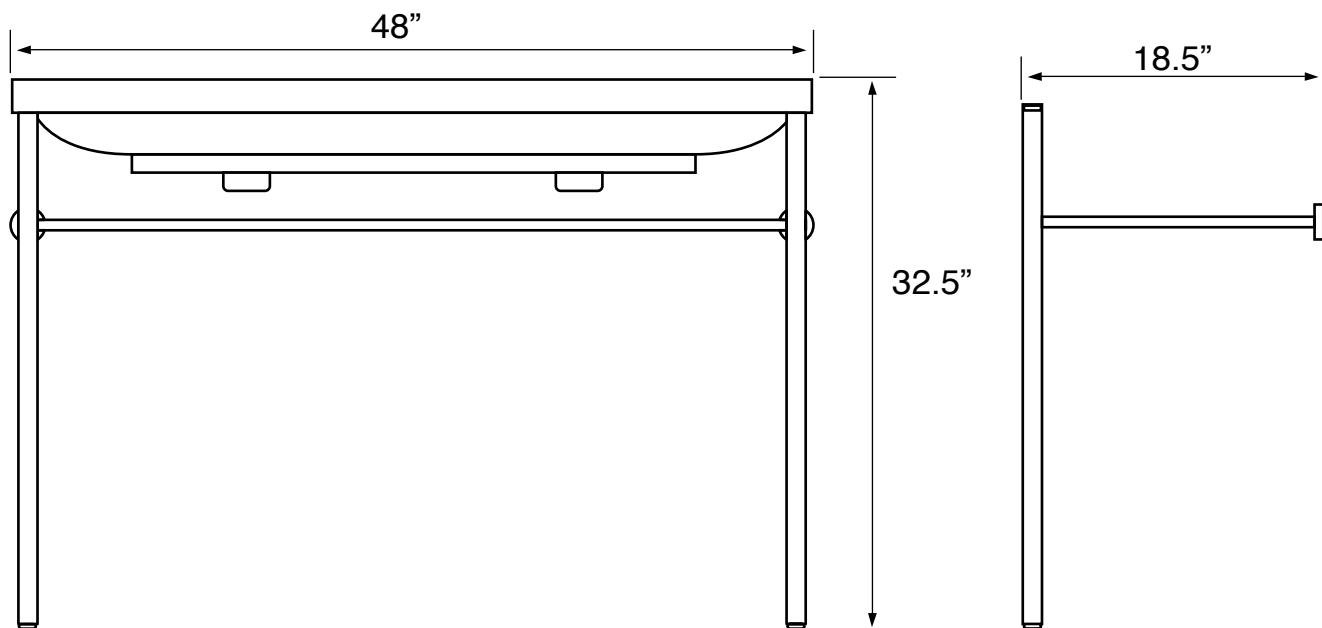

Technical Information

Bowl type:	Double
Installation:	Console
Bowl dimensions:	Length: 15.9"
	Width: 12.8"
	Depth: 4.3"
Drain hole:	1.75"
Faucet hole:	1.38"
Hole configurations:	0, 1, 3
Weight:	82 lbs

Notes

Install this product according to the installation instructions.

Includes mounting hardware.