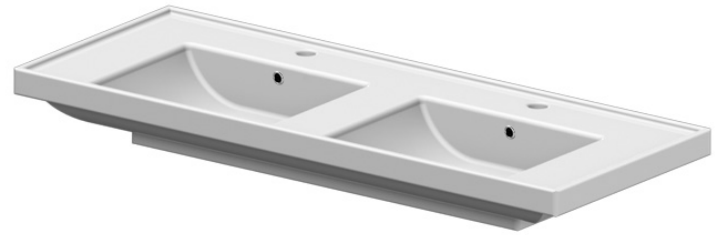

Features

- With overflow.
- Modern design.

Material

- White ceramic bathroom sink.

Installation

- Wall mount installation.
- Drop in installation.

Configurations

- Two Hole.
- Six Hole (8-inch centers).
- No Hole.

Technical Information

Bowl type:	Double
Installation:	Wall mounted Drop In
Bowl dimensions:	Length: 15.9" Width: 12.8" Depth: 4.3"
Drain hole:	1.75"
Faucet hole:	1.38"
Hole configurations:	0, 1, 3
Weight:	82 lbs