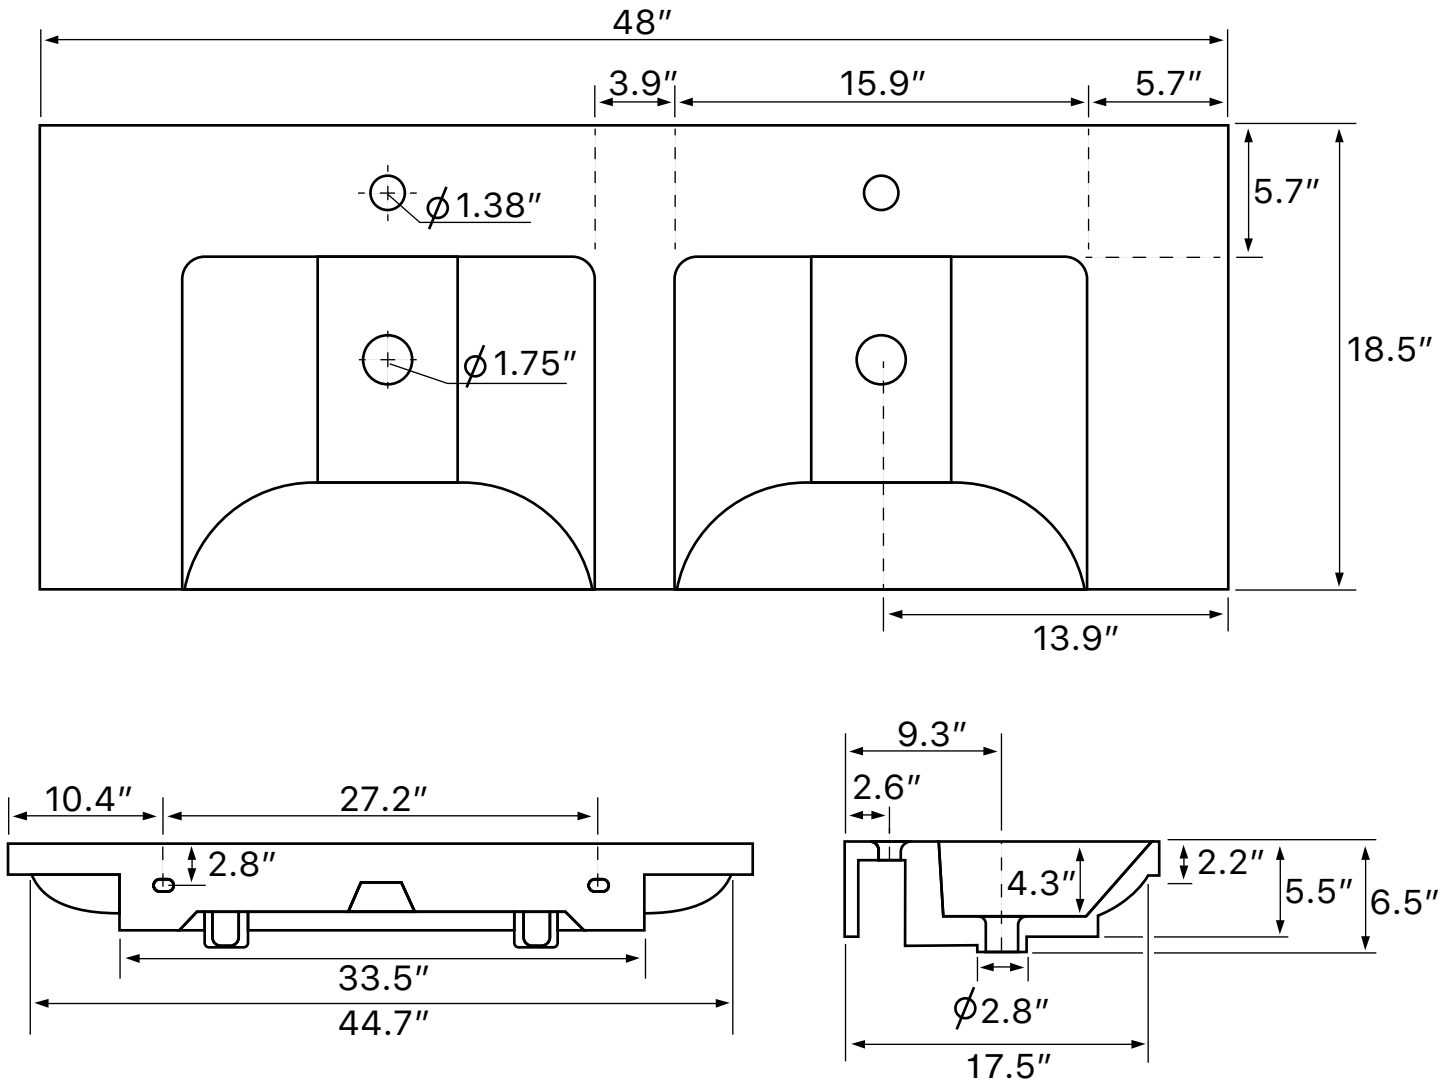

Features

- With overflow.
- Modern design.

Material

- White ceramic bathroom sink.

Installation

- Wall mount installation.
- Drop in installation.

Configurations

- Two Hole.
- Six Hole (8-inch centers).
- No Hole.

Technical Information

Bowl type:	Double
Installation:	Wall mounted Drop In
Bowl dimensions:	Length: 15.9" Width: 12.8" Depth: 4.3"
Drain hole:	1.75"
Faucet hole:	1.38"
Hole configurations:	0, 1, 3
Weight:	82 lbs