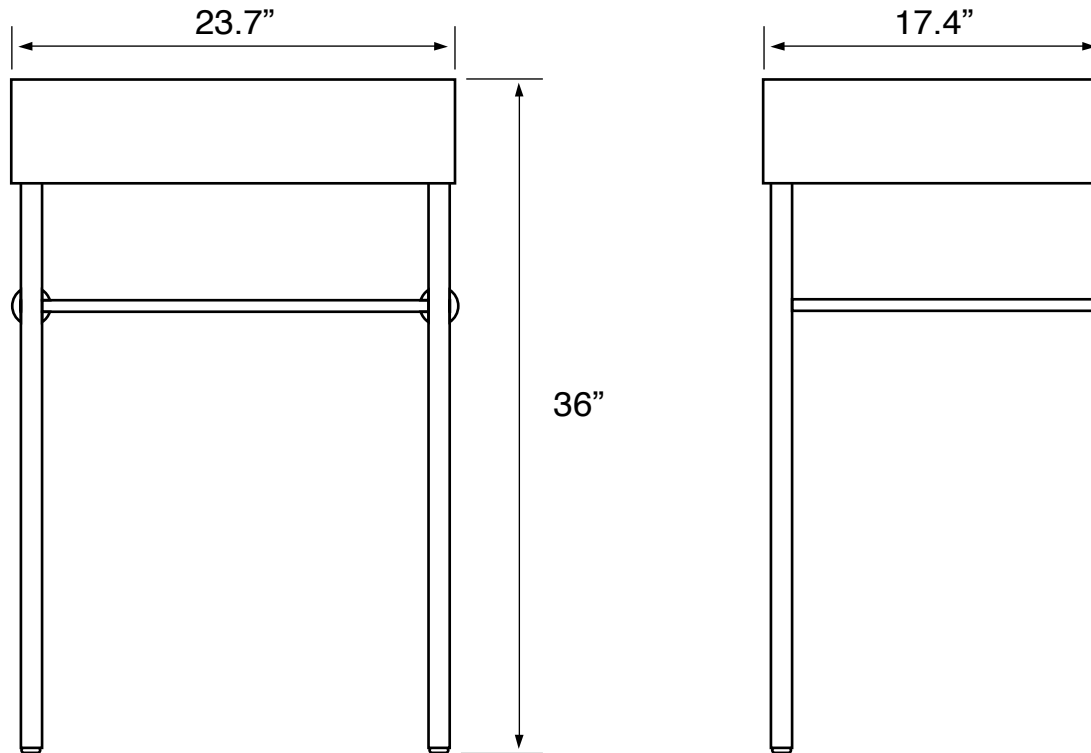

## Configurations

- Single Hole.
- Three Hole (8-inch centers).
- No Hole.

## Technical Information

Bowl type:	Single
Installation:	Console
Bowl dimensions:	Length: 13.39"
	Width: 12.2"
	Depth: 3.54"
Drain hole:	1.75"
Faucet hole:	1.38"
Hole configurations:	0, 1, 3
Weight:	50 lbs