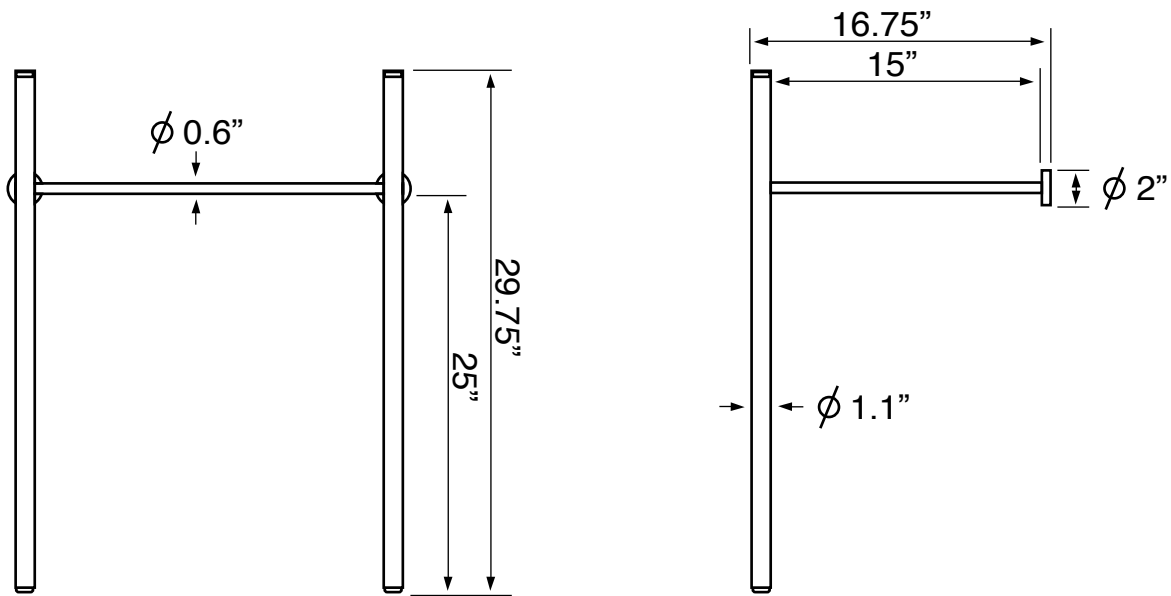

## Configurations

- Single Hole.
- Three Hole (8-inch centers).
- No Hole.

## Technical Information

Bowl type:	Single
Installation:	Console
Bowl dimensions:	Length: 13.39"
	Width: 12.2"
	Depth: 3.54"
Drain hole:	1.75"
Faucet hole:	1.38"
Hole configurations:	0, 1, 3
Weight:	50 lbs