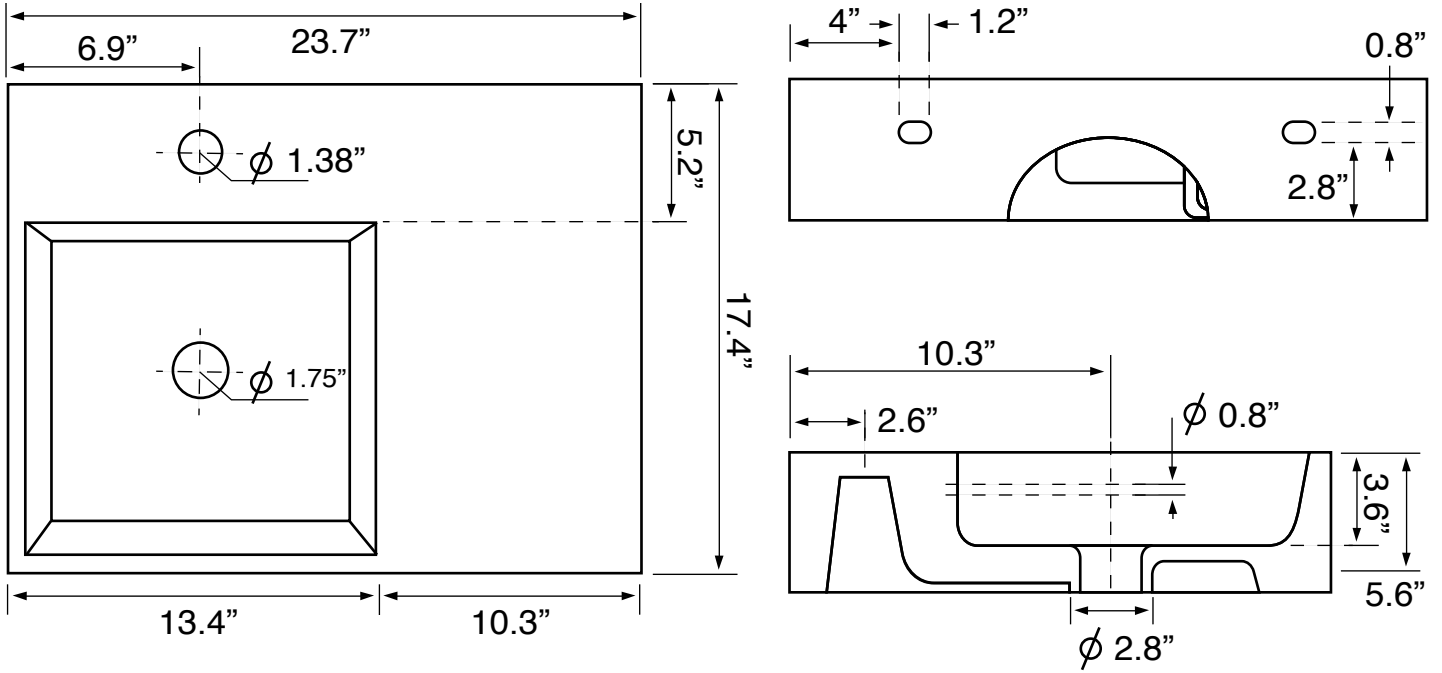

## Configurations

- Single Hole.
- Three Hole (8-inch centers).
- No Hole.

## Technical Information

Bowl type:	Single
Installation:	Console
Bowl dimensions:	Length: 13.39"
	Width: 12.2"
	Depth: 3.54"
Drain hole:	1.75"
Faucet hole:	1.38"
Hole configurations:	0, 1, 3
Weight:	50 lbs