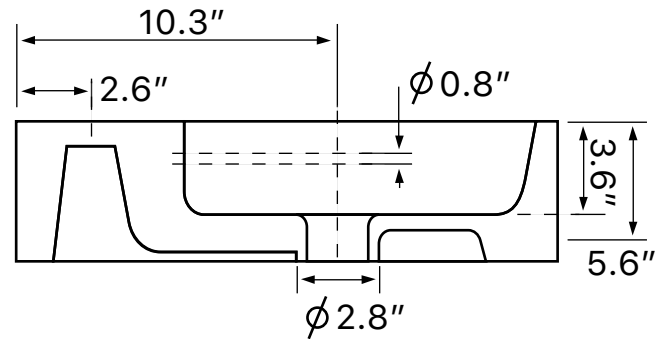

Features

- With overflow.
- Modern design.

Material

- White ceramic bathroom sink.

Installation

- Wall mount installation.
- Vessel / above-counter installation.

Configurations

- Single Hole.
- Three Hole (8-inch centers).
- No Hole.

Technical Information

Bowl type:	Single
Installation:	Wall mounted Vessel
Bowl dimensions:	Length: 13.39" Width: 12.2" Depth: 3.54"
Drain hole:	1.75"
Faucet hole:	1.38"
Hole configurations:	0, 1, 3
Weight:	33.07 lbs