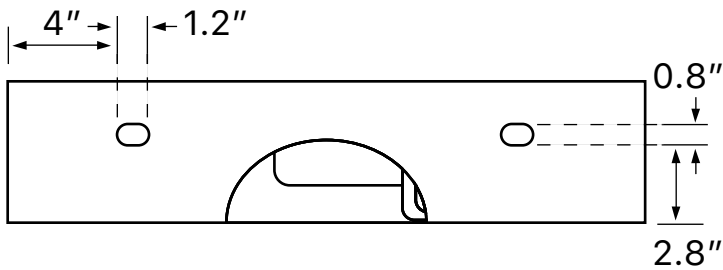

Features

- With overflow.
- Modern design.

Material

- White ceramic bathroom sink.

Installation

- Wall mount installation.
- Vessel / above-counter installation.

Configurations

- Single Hole.
- Three Hole (8-inch centers).
- No Hole.

Technical Information

Bowl type:	Single
Installation:	Wall mounted Vessel
Bowl dimensions:	Length: 13.39" Width: 12.2" Depth: 3.54"
Drain hole:	1.75"
Faucet hole:	1.38"
Hole configurations:	0, 1, 3
Weight:	33.07 lbs