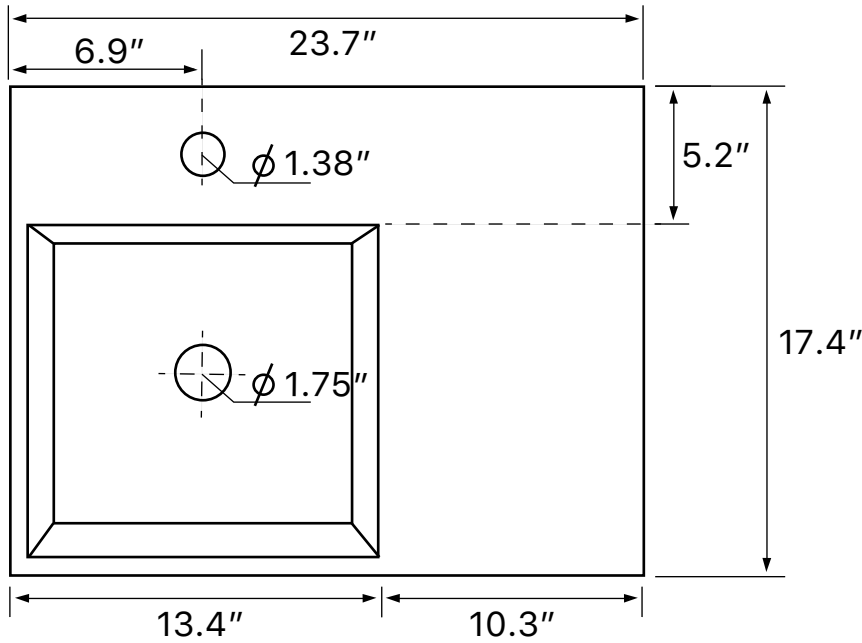

Features

- With overflow.
- Modern design.

Material

- White ceramic bathroom sink.

Installation

- Wall mount installation.
- Vessel / above-counter installation.

Configurations

- Single Hole.
- Three Hole (8-inch centers).
- No Hole.

Technical Information

Bowl type:	Single
Installation:	Wall mounted Vessel
Bowl dimensions:	Length: 13.39" Width: 12.2" Depth: 3.54"
Drain hole:	1.75"
Faucet hole:	1.38"
Hole configurations:	0, 1, 3
Weight:	33.07 lbs