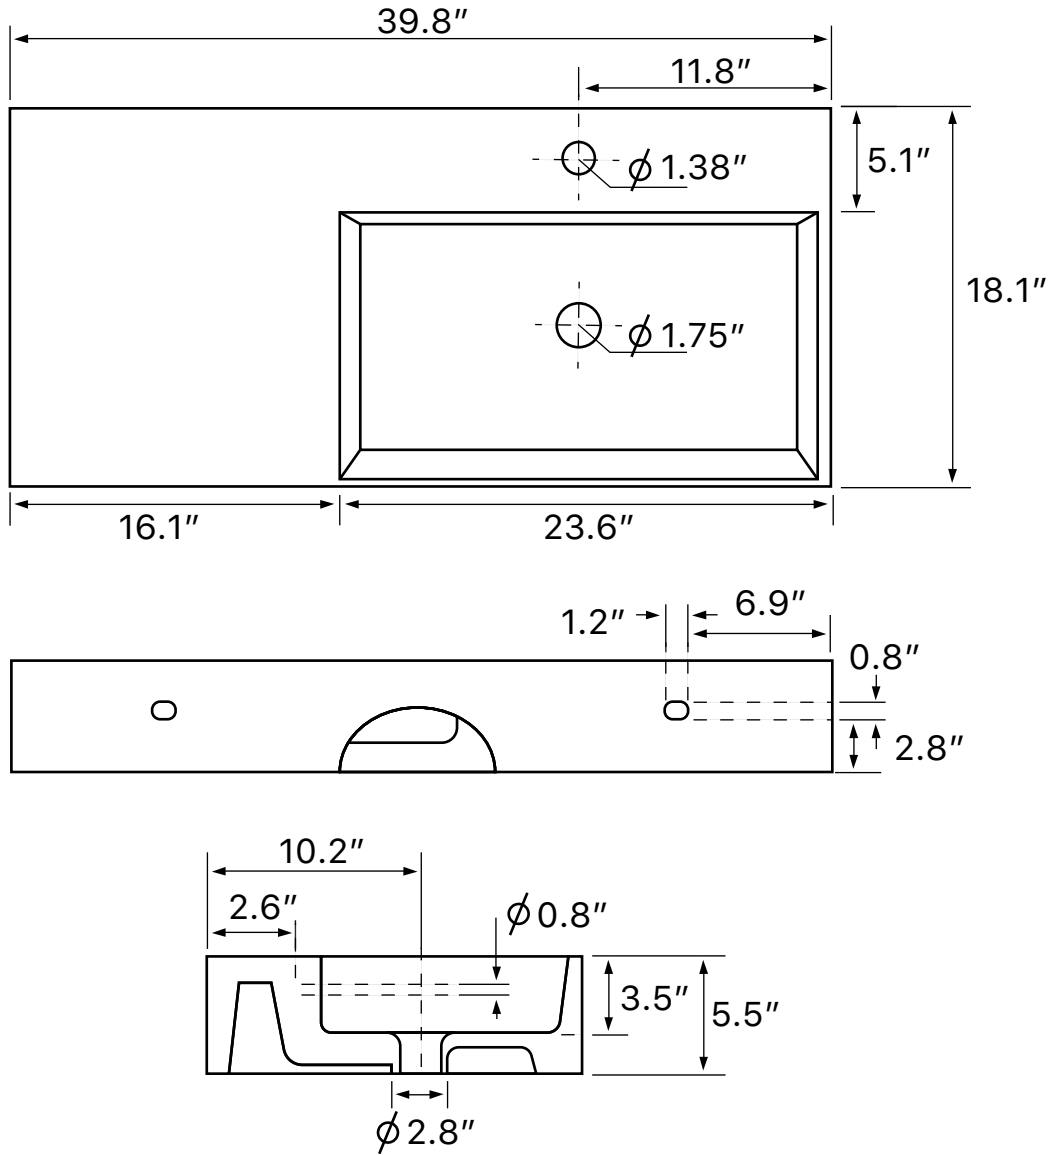

Features

- With overflow.
- Modern design.

Material

- White ceramic bathroom sink.

Installation

- Wall mount installation.
- Vessel / above-counter installation.

Configurations

- Single Hole.
- Three Hole (8-inch centers).
- No Hole.

Technical Information

Bowl type:	Single
Installation:	Wall mounted Vessel
Bowl dimensions:	Length: 23.6" Width: 13" Depth: 3.5"
Drain hole:	1.75"
Faucet hole:	1.38"
Hole configurations:	0, 1, 3
Weight:	45 lbs