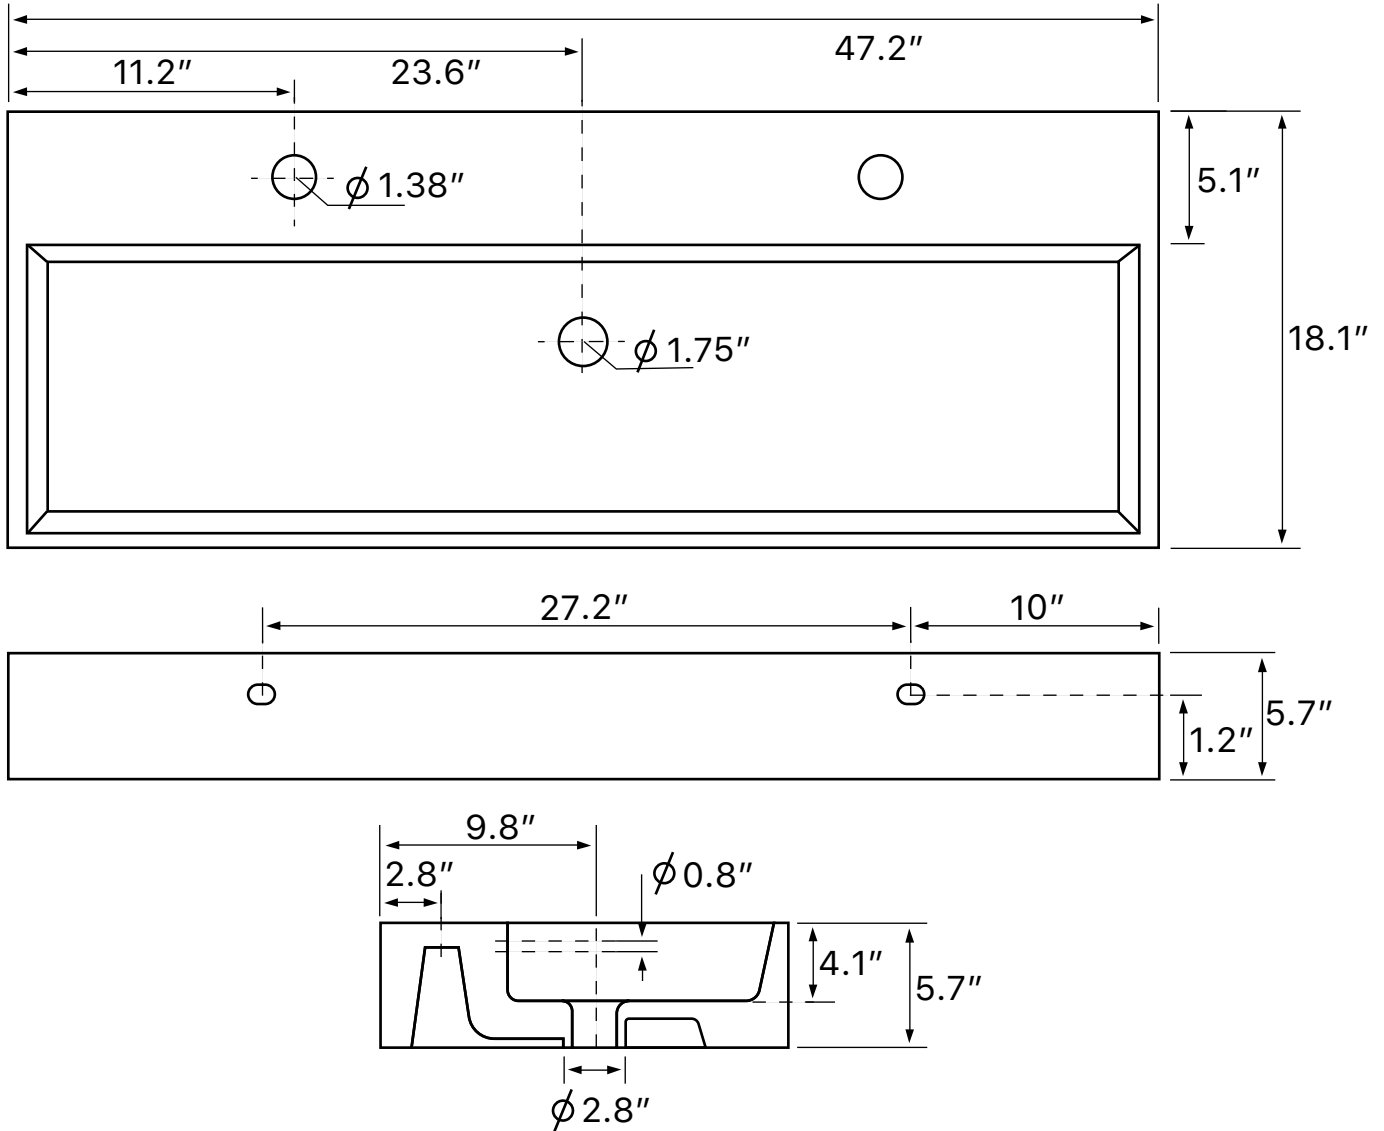

Features

- With overflow.
- Modern design.

Material

- White ceramic bathroom sink.

Installation

- Wall mount installation.
- Vessel / above-counter installation.

Configurations

- Two Hole.
- Six Hole (8-inch centers).
- No Hole.

Technical Information

Bowl type:	Single
Installation:	Wall mounted Vessel
Bowl dimensions:	Length: 46.6" Width: 13" Depth: 4.1"
Drain hole:	1.75"
Faucet hole:	1.38"
Hole configurations:	0, 2, 6
Weight:	55 lbs